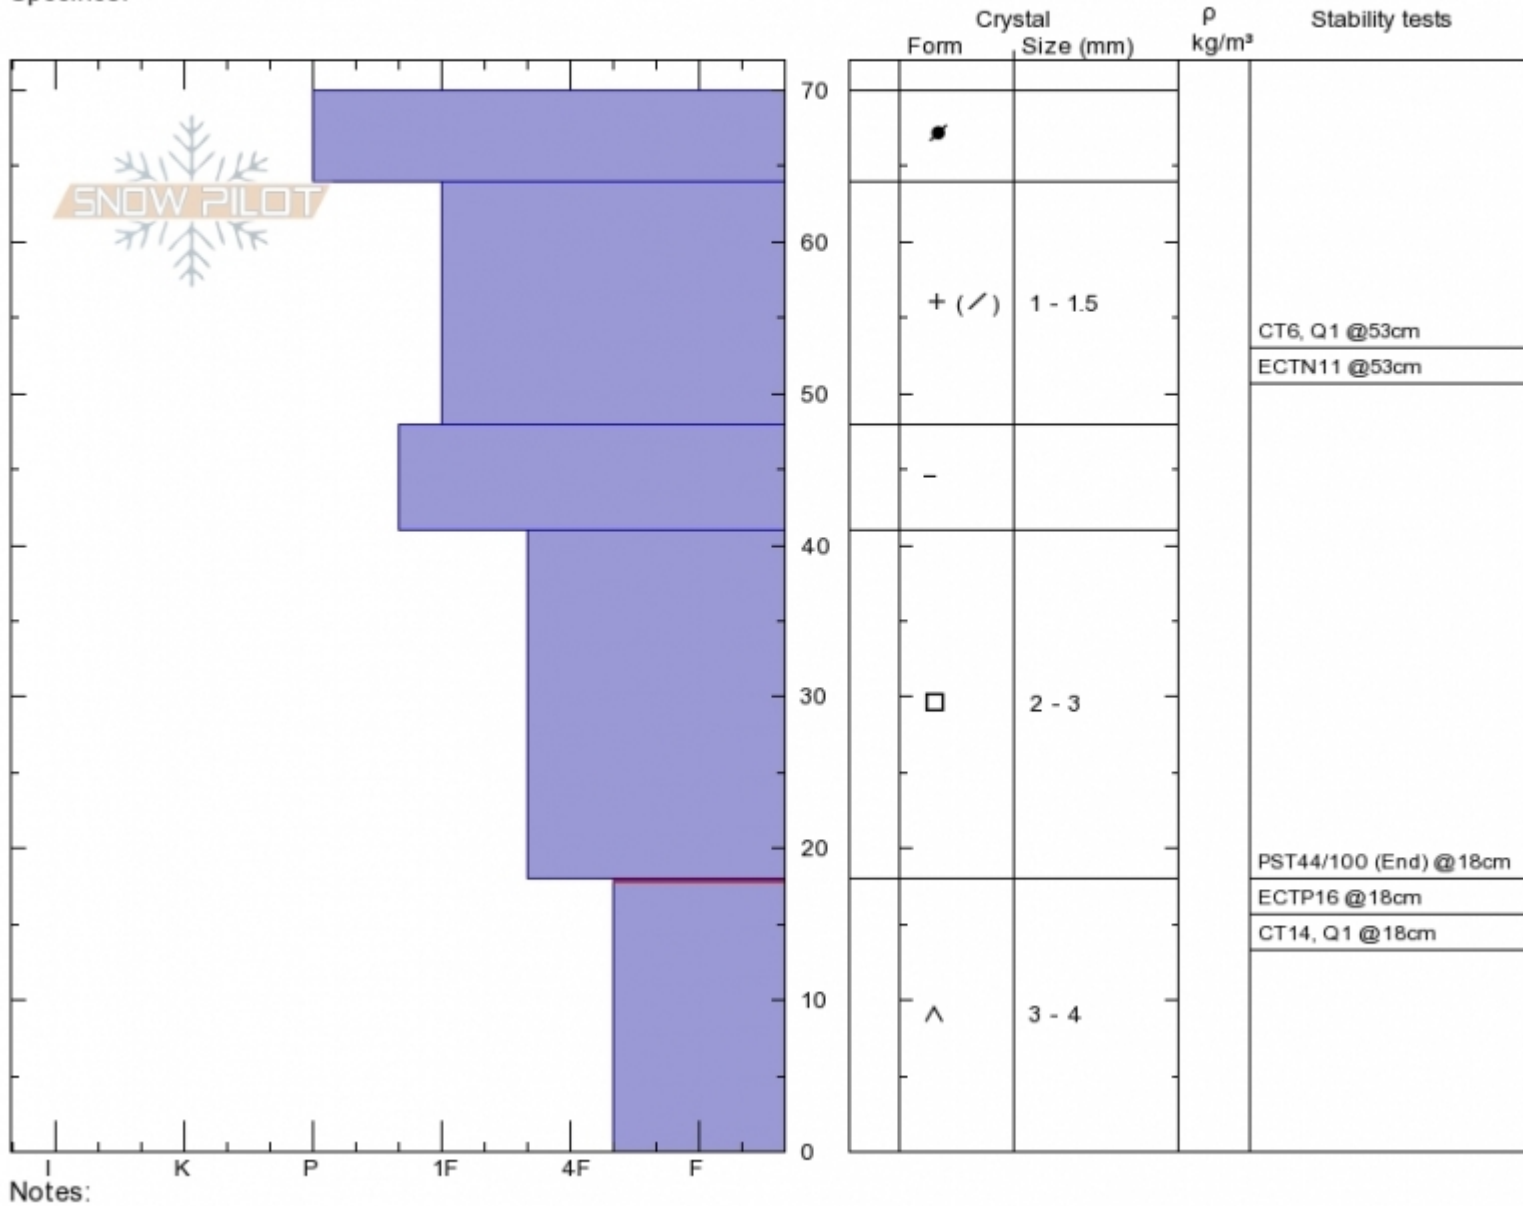

Football Field
Bridger Range
MT
Elevation: 8600 ft
Aspect: 99°
Specifics:

Chris Bilbrey
Tue Dec 20 12:30 2016 (MST)
Co-ord: 45.79817N, -110.93413W
Slope Angle: 33°
Wind Loading: yes

Stability: Fair
Air Temperature: -4°C
Sky Cover: 4/8 to 8/8 covered
Precipitation: None
Wind: NW Moderate

HS70
Stability Test Notes
Layer No
0-18: Prot

Advisory Region
Bridger Range

Forecast link: [GNFAC Avalanche Advisory for Thu Dec 22, 2016](#)
Bridger Range, 2016-12-21