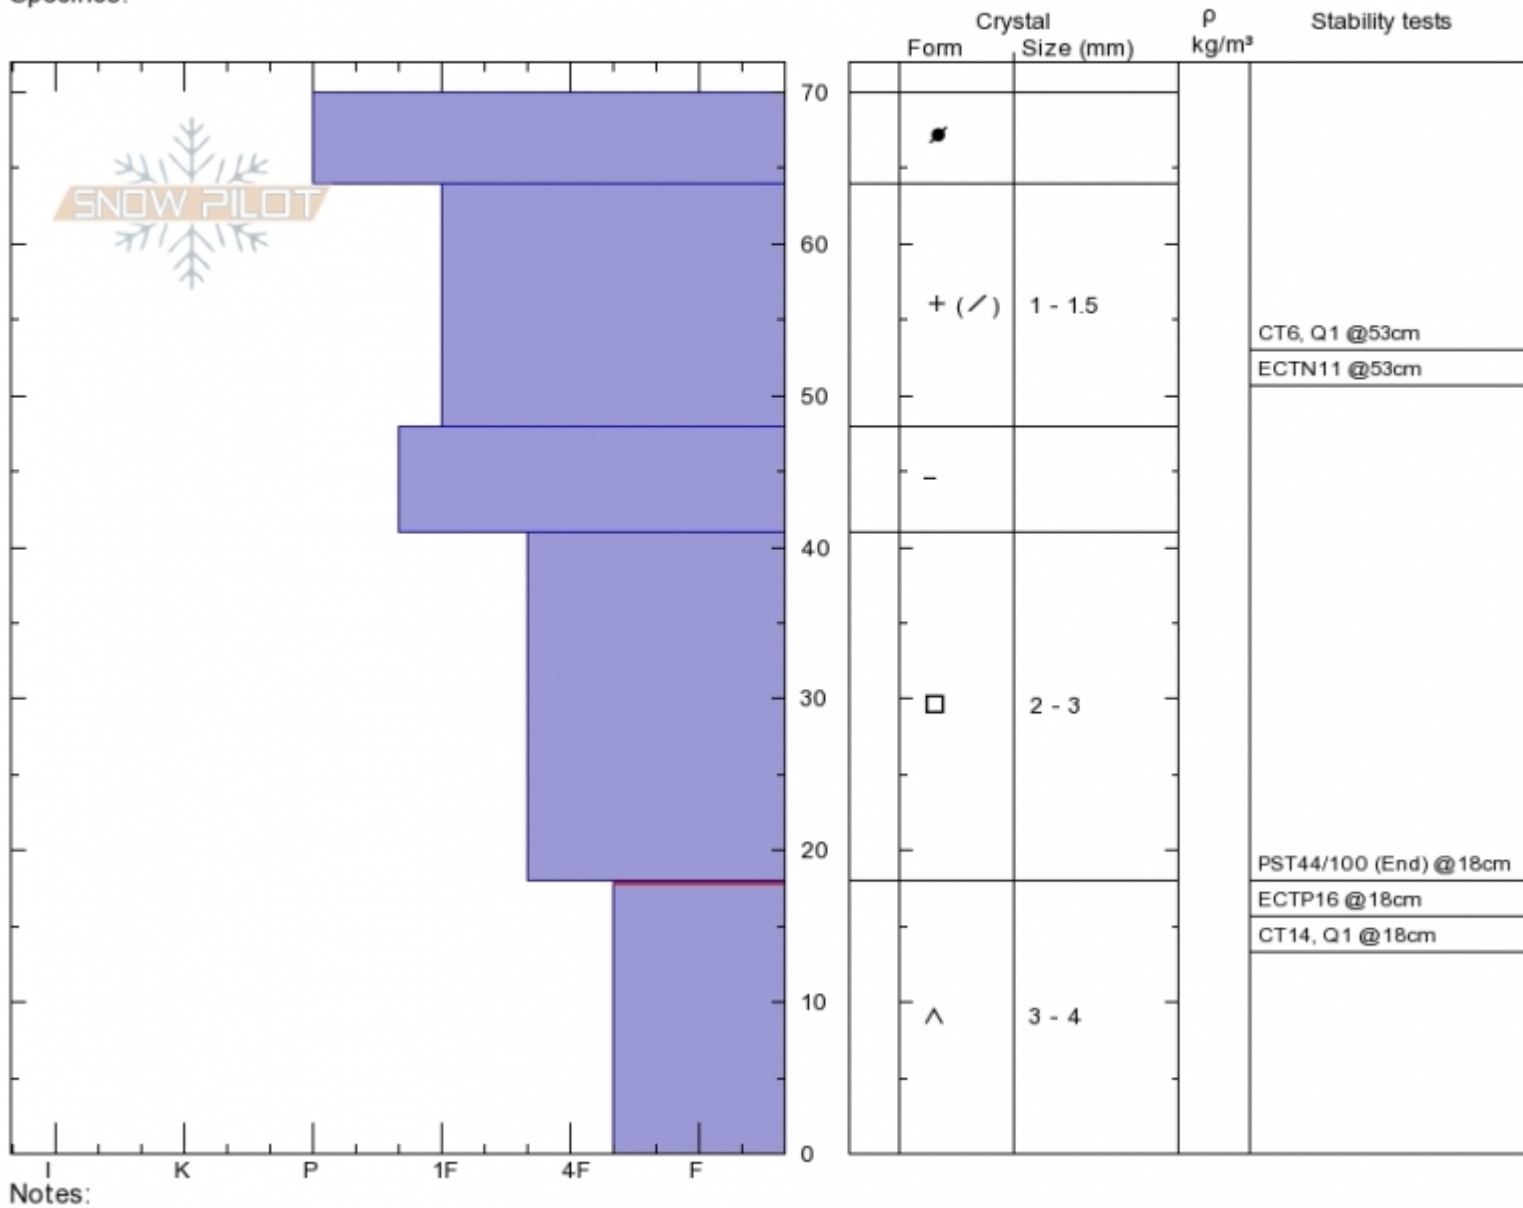

Football Field
 Bridger Range
 MT
 Elevation: 8600 ft
 Aspect: 99°
 Specifics:

Chris Bilbrey
 Tue Dec 20 12:30 2016 (MST)
 Co-ord: 45.79817N, -110.93413W
 Slope Angle: 33°
 Wind Loading: yes

Stability: Fair
 Air Temperature: -4°C
 Sky Cover: 4/8 to 8/8 covered
 Precipitation: None
 Wind: NW Moderate

HS70
 Stability Test Notes
 Layer No
 0-18: Prot

Advisory Region
 Bridger Range

Forecast link: [GNFAC Avalanche Advisory for Thu Dec 22, 2016](#)
 Bridger Range, 2016-12-21