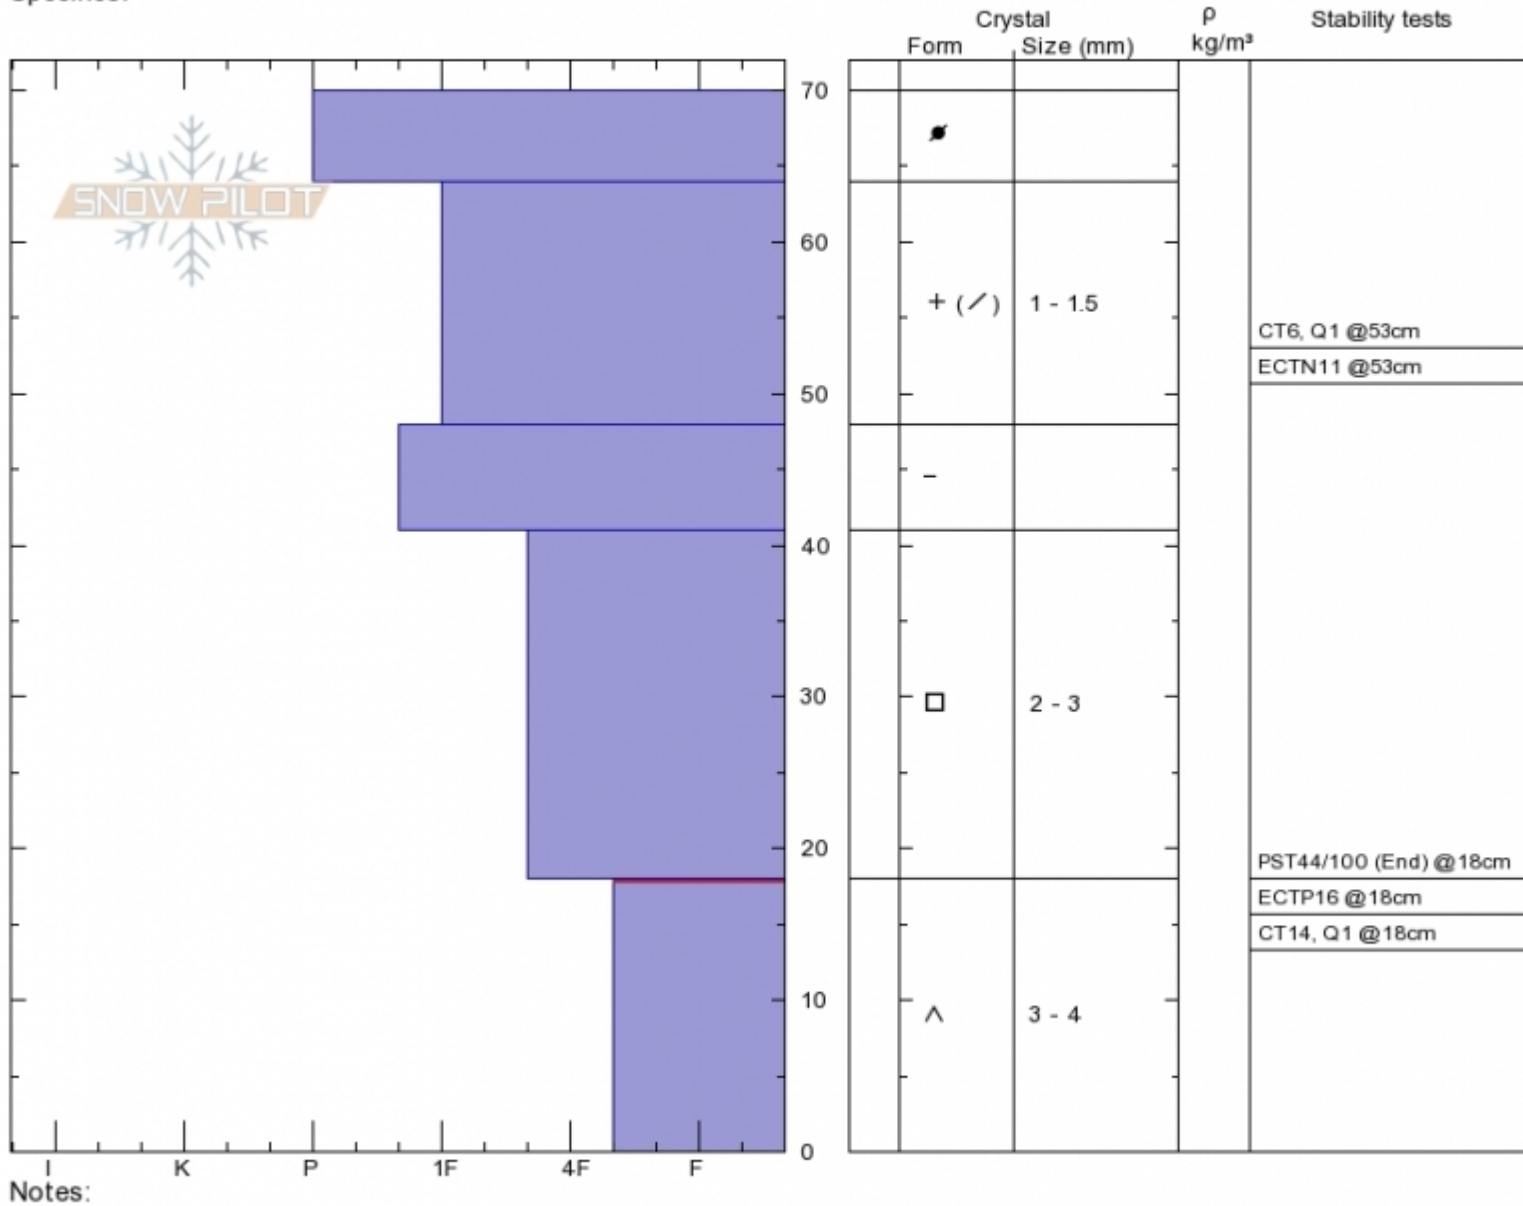

Football Field
 Bridger Range
 MT
 Elevation: 8600 ft
 Aspect: 99°
 Specifics:

Chris Bilbrey
 Tue Dec 20 12:30 2016 (MST)
 Co-ord: 45.79817N, -110.93413W
 Slope Angle: 33°
 Wind Loading: yes

Stability: Fair
 Air Temperature: -4°C
 Sky Cover: 4/8 to 8/8 covered
 Precipitation: None
 Wind: NW Moderate

HS70
 Stability Test Notes
 Layer No
 0-18: Prot

Forecast link: [GNFAC Avalanche Advisory for Wed Dec 21, 2016](#)
 No Region, 2016-12-20