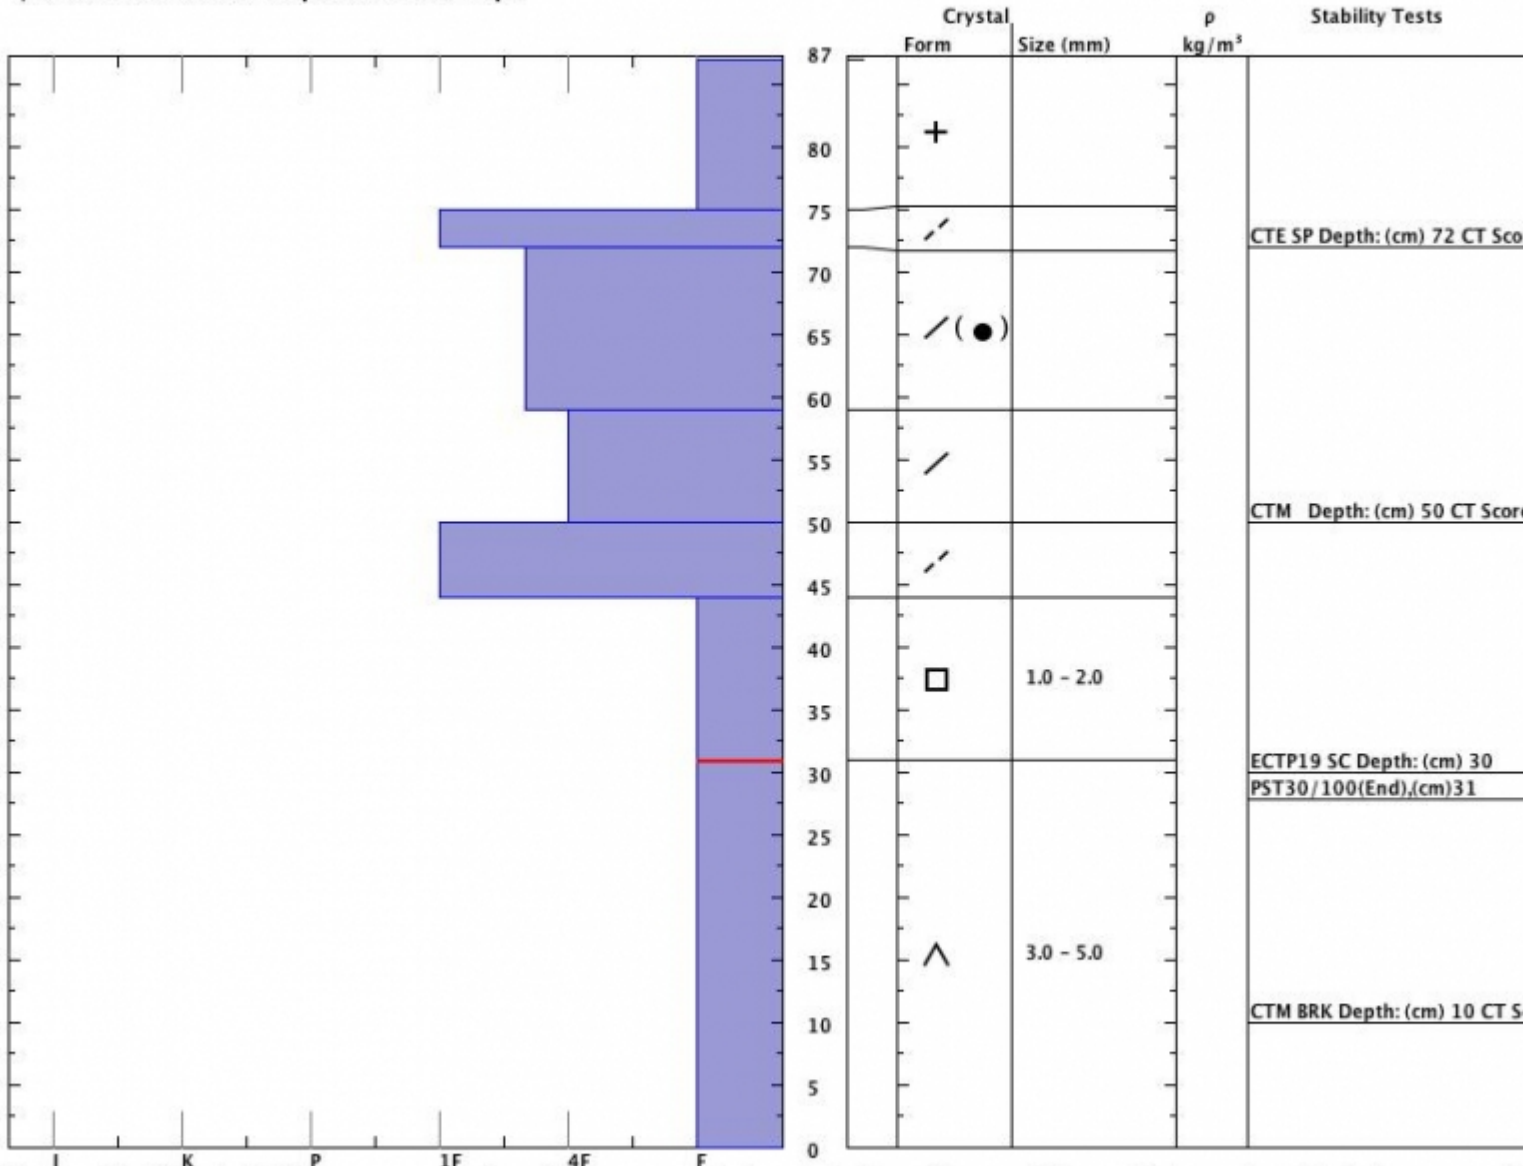

Snow Pit Profile

Mt. Blackmore

N. Gallatin, MT

Elevation (ft) 9700

Aspect: 90

Specifics: Recent act on sim slopes. Ski tracks on slope.

Observer: Alex Marienthal

Sat Dec 26 12:00:00 MST 2015

Co-ord: 45.44637 N 111.00089 W

Slope: 32

Wind loading: no

Stability on similar slopes: Poor

Air Temperature: -13 C

Sky Cover: Clear

Precipitation: None

Wind: Calm

HS87

Stability Test Notes:

31: CPST 20/100

Layer notes

0-31: Prob

Notes: w/ Knoff. Nearby R2 D2.5 on steeper part of east face from past week. Second pit at base of cirque on NE aspect, 25 degree slope with similar structure: HS 108, 0-40 depth hoar, 40-50 facets, ECTP14, CPST 13/100end, PST 30/100end all @ 40.