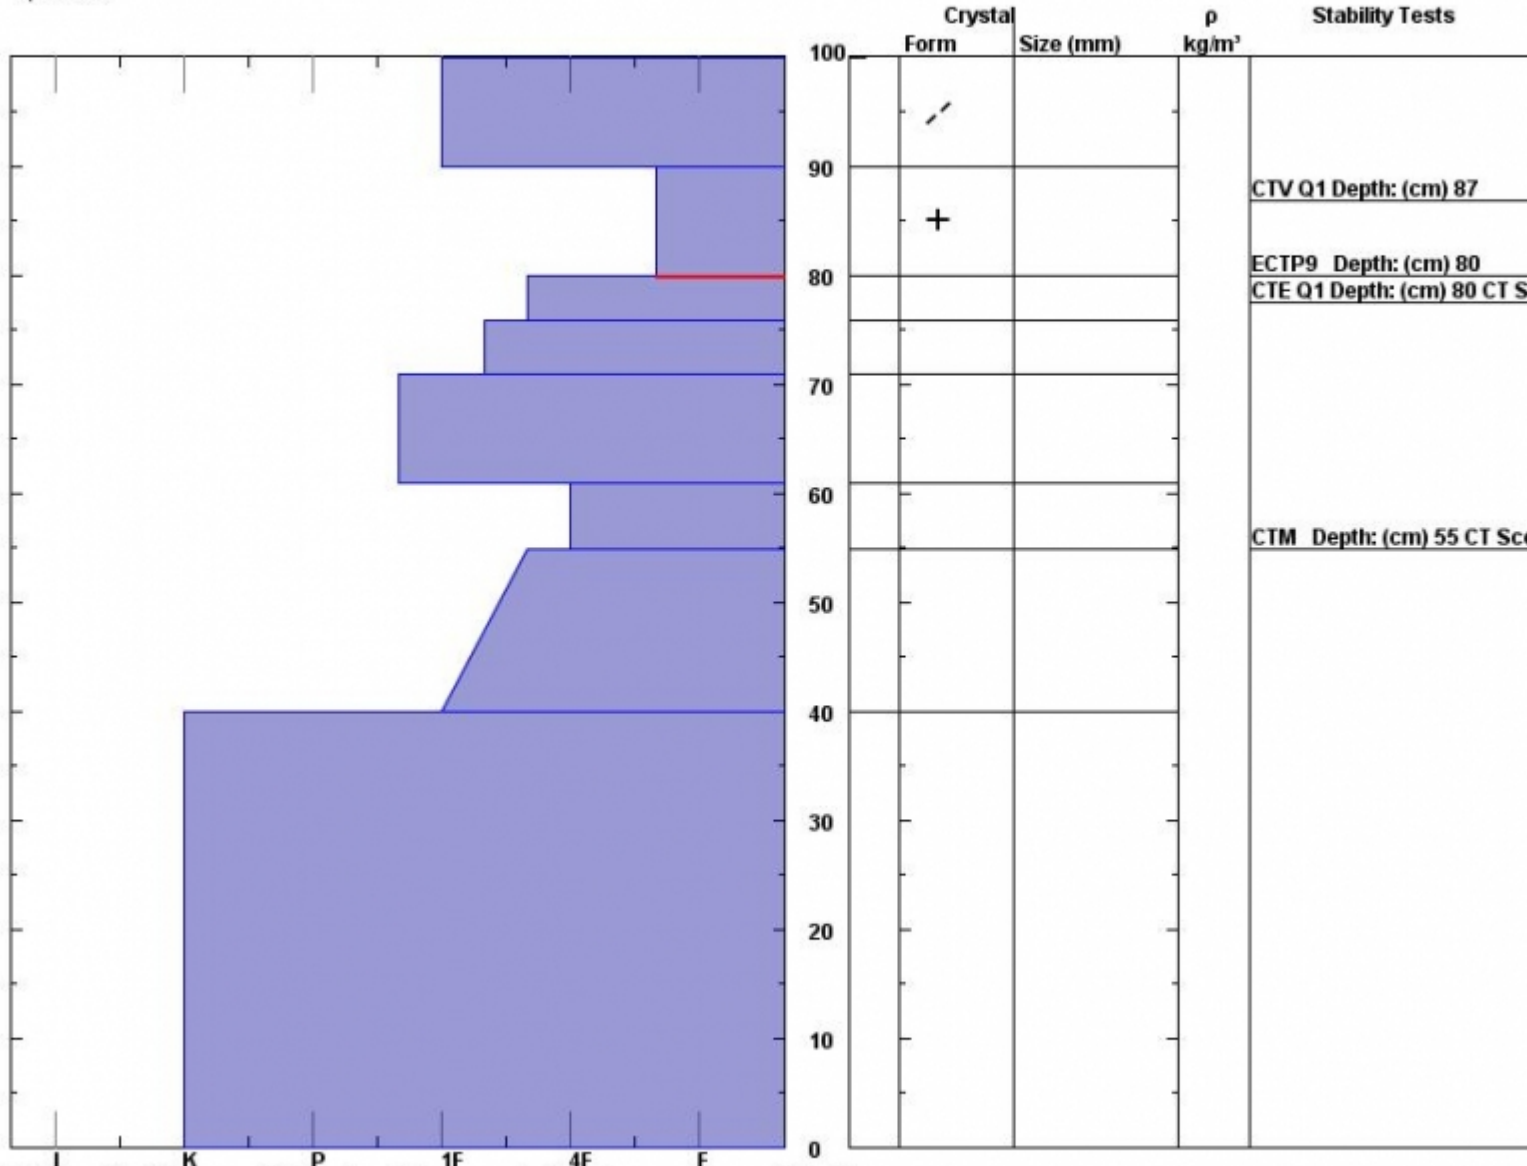

Snow Pit Profile
Trail Bowl
Bridger, MT
 Elevation (ft) **8700**
 Aspect: **110**
 Specifics:

Observer: **Alex Marienthal**
Thu Nov 12 12:15:00 MST 2015
 Co-ord: **N W**
 Slope: **25**
 Wind loading: **yes**

Stability on similar slopes: **Fair**
 Air Temperature: **C**
 Sky Cover: **sky 3/8 to 4/8 covered**
 Precipitation: **None**
 Wind: **W Strong**

Stability Test Notes:
 Layer note:
80-90: Pro

Notes: w/ Knoff. Strong winds and variable snow depth. Main concern was wind slabs.