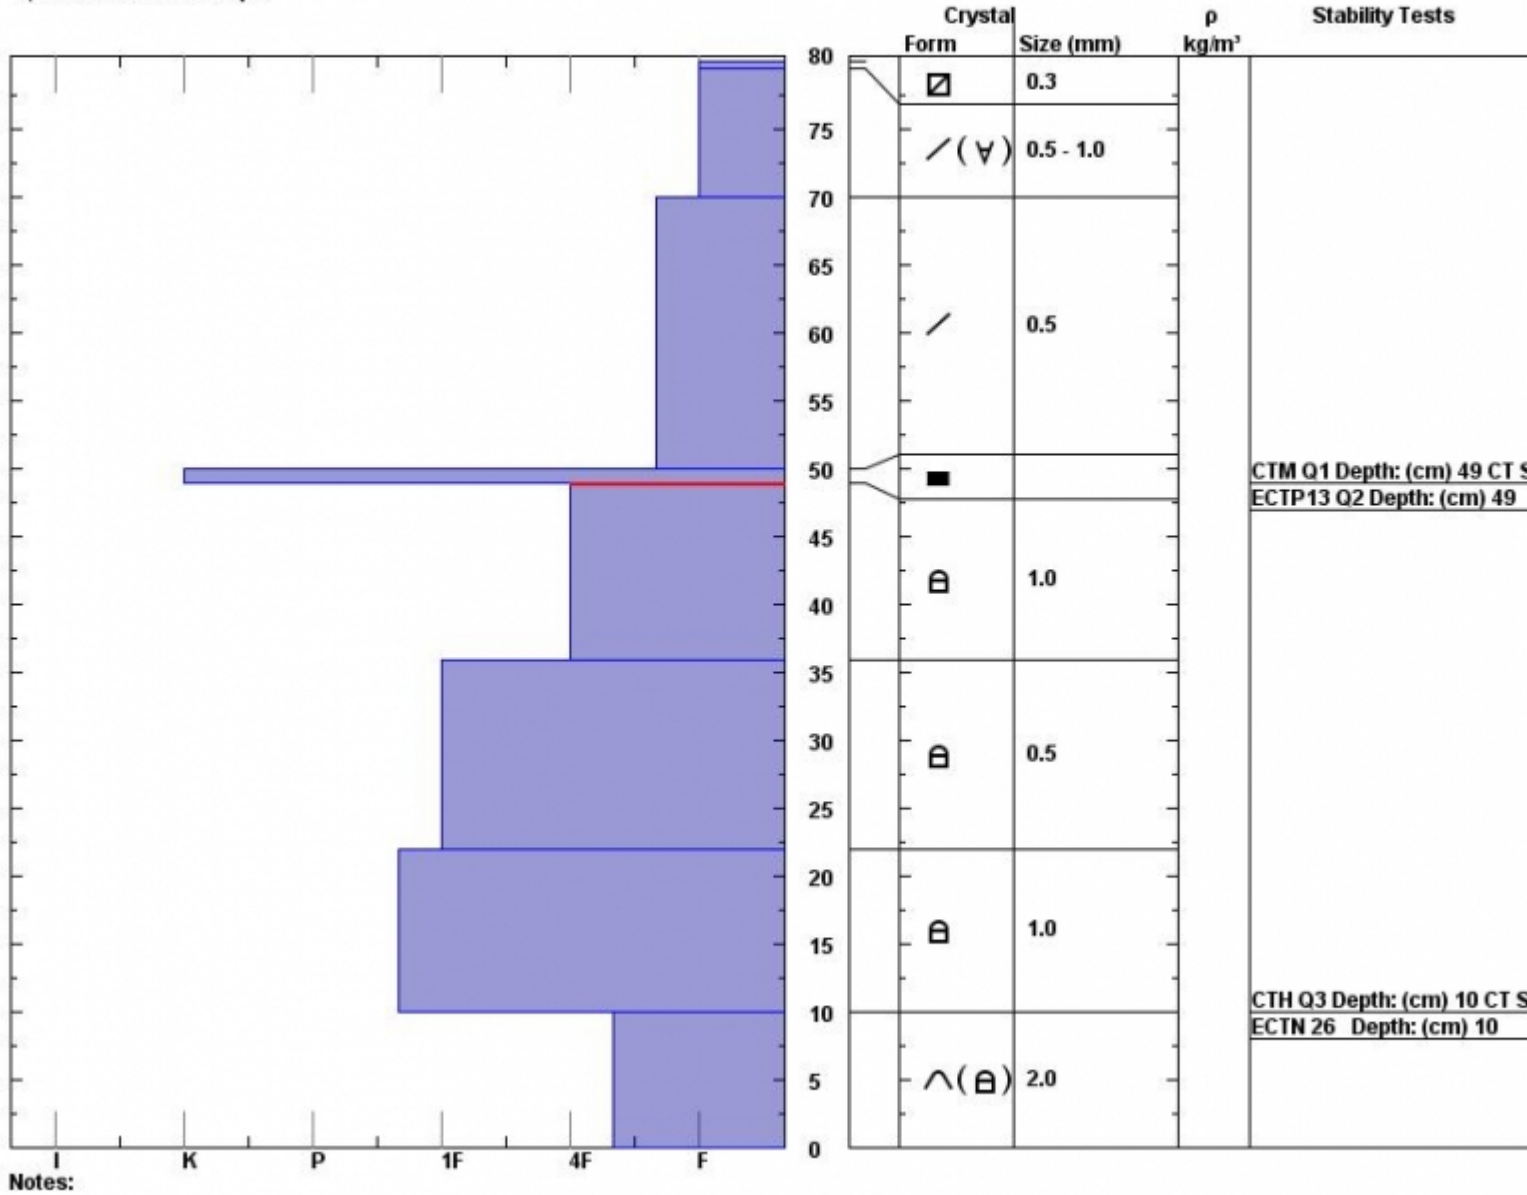

Snow Pit Profile
Mt. Blackmore
Northern Gallatin, MT
 Elevation (ft) **9644**
 Aspect: **112**
 Specifics: **We skied slope.**

Observer: **Nina Hance**
Tue Dec 16 12:00:00 MST 2014
 Co-ord: **45.44705 N 111.00034 W**
 Slope: **30**
 Wind loading: **no**

Stability on similar slopes: **Fair**
 Air Temperature: **-5 C**
 Sky Cover: **sky 4/8 to 8/8 covered**
 Precipitation: **None**
 Wind: **W Light Breeze**

PS38 HS80
 Stability Test Notes:

Layer note:
49-50: Bre
36-49: Pro