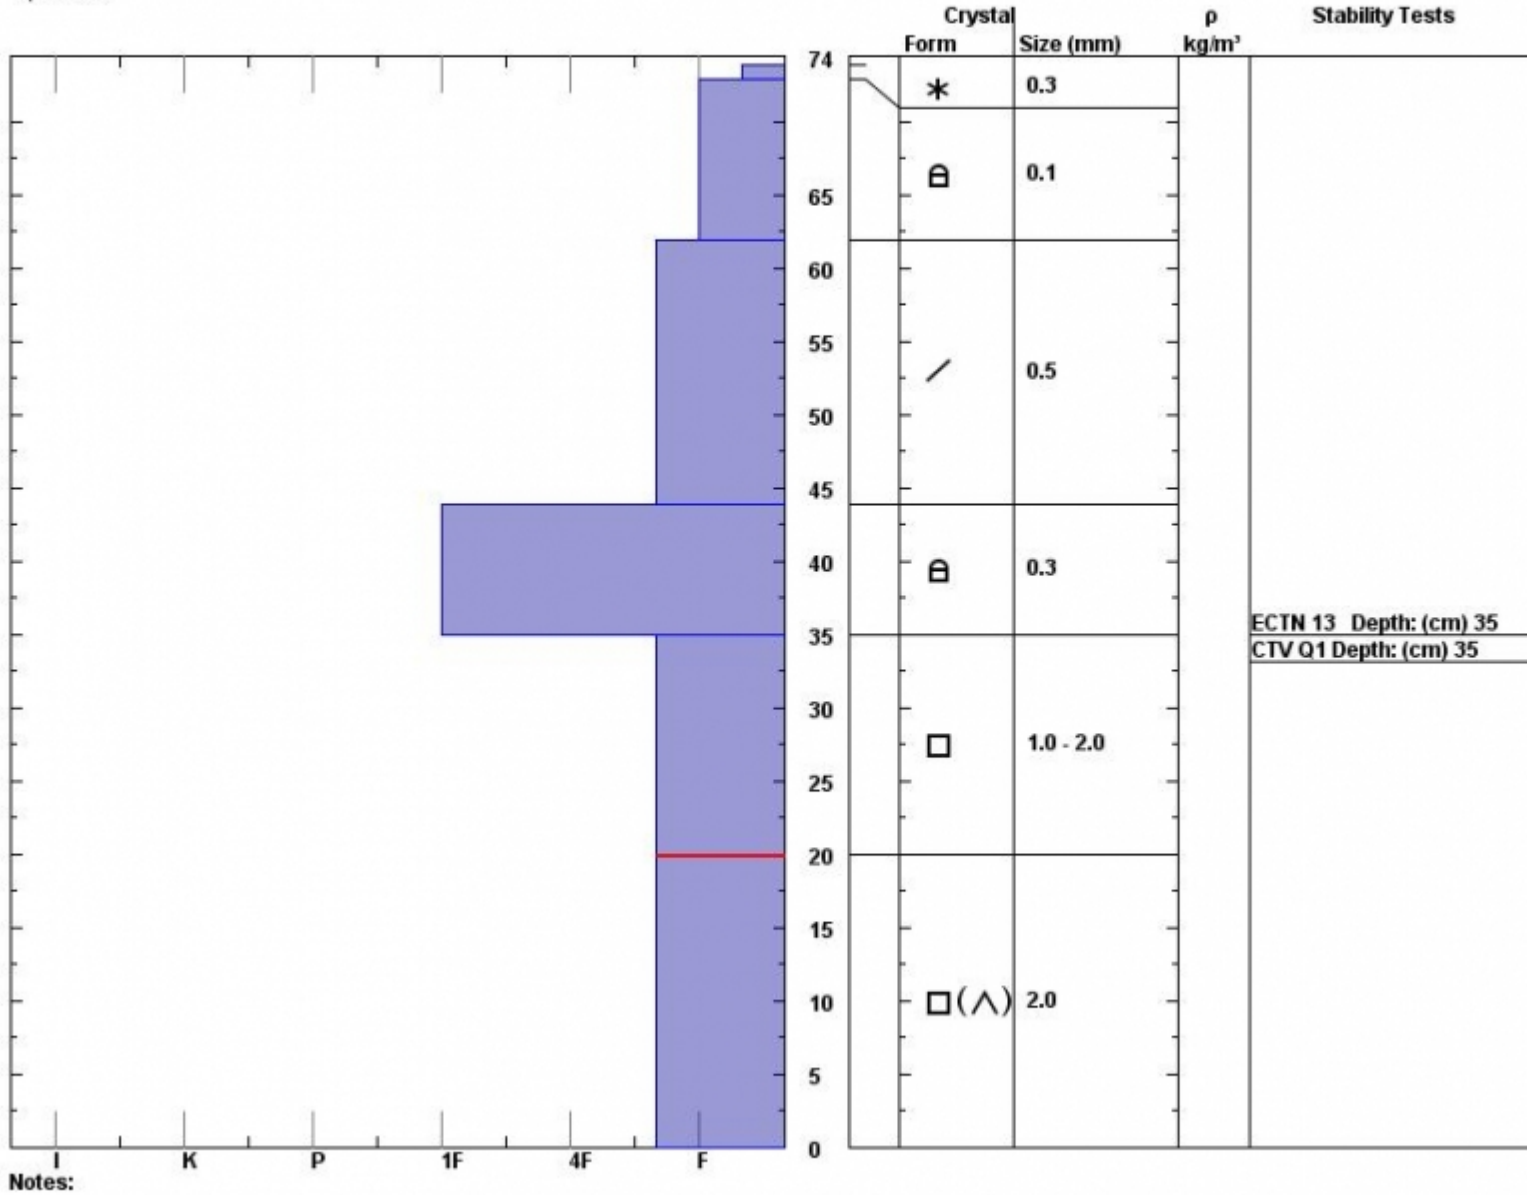

Snow Pit Profile
Sage Basin Taylor Fk
Southern Madison, MT
 Elevation (ft) **9050**
 Aspect: **38**
 Specifics:

Observer: **Nina Hance**
Wed Dec 03 23:20:00 MST 2014
 Co-ord: **44.95016 N 111.30628 W**
 Slope: **34**
 Wind loading: **no**

Stability on similar slopes: **Good**
 Air Temperature: **28 F**
 Sky Cover: **sky 8/8 covered**
 Precipitation: **Snow < 0.5 cm/hr**
 Wind: **Light Breeze**

HS74

Stability Test Notes:

Layer note
0-20: Prob