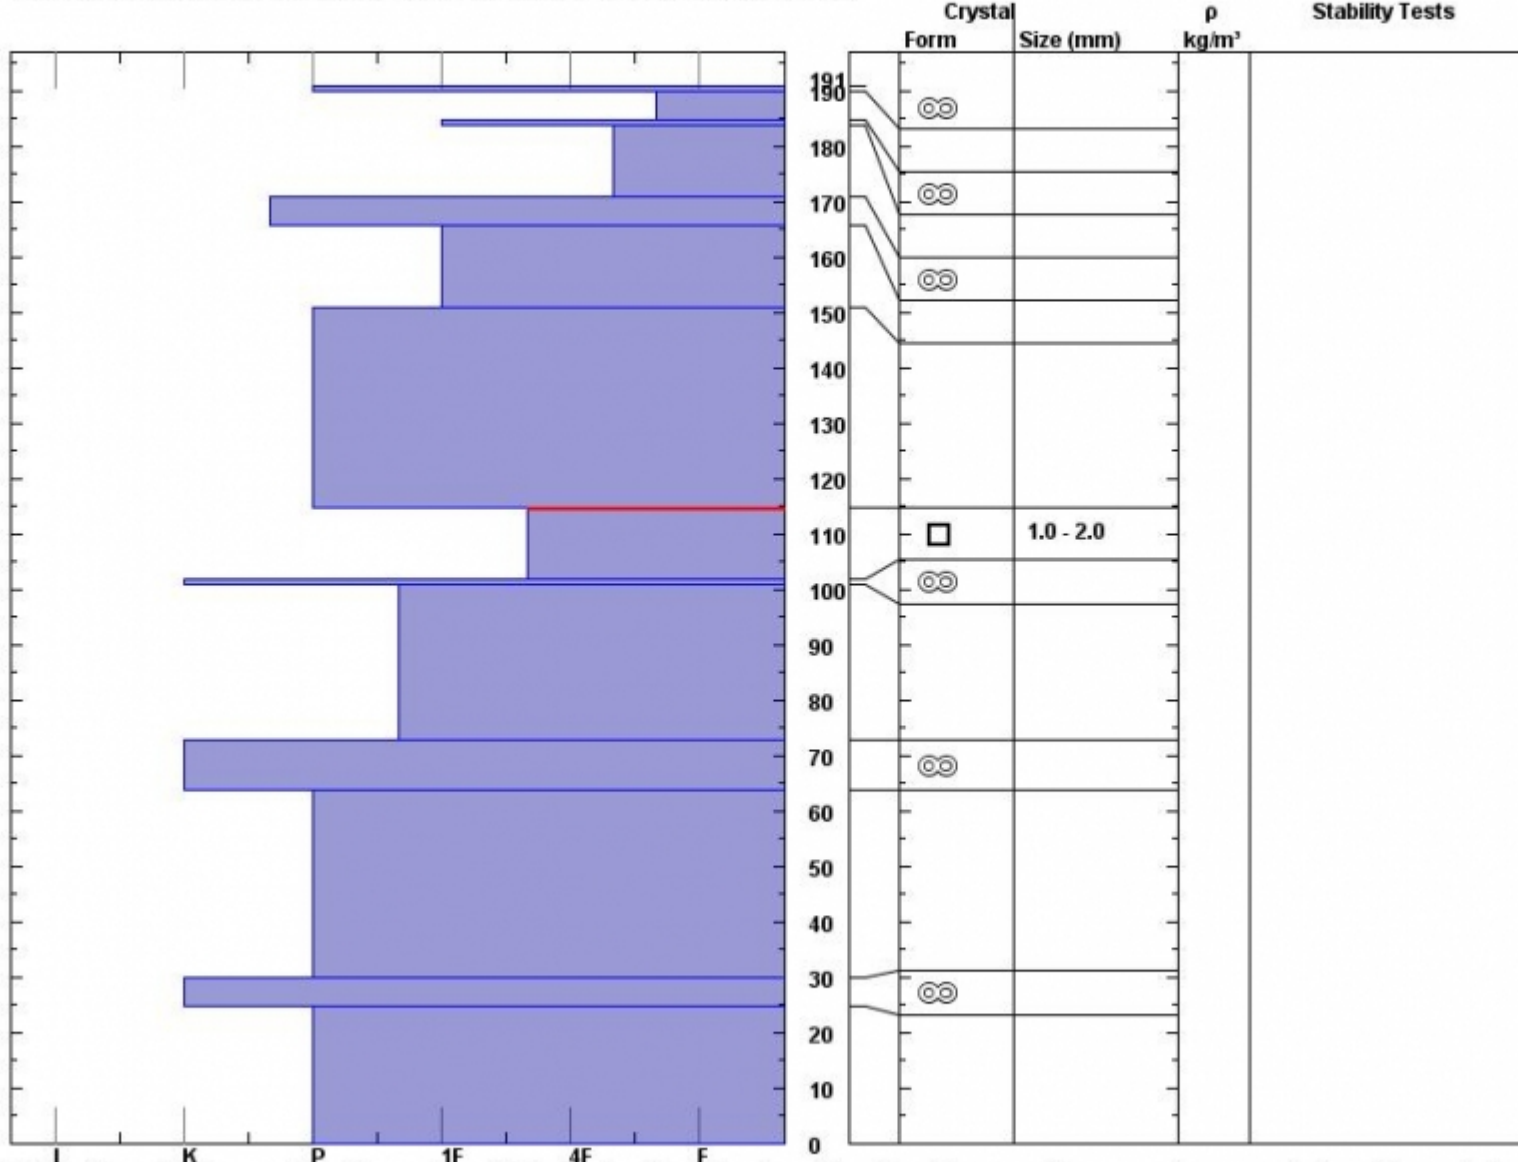

Snow Pit Profile
Mount Abundance
Beartooth, MT
 Elevation (ft) **10023**
 Aspect: **180**

Observer: **Doug Chabot**
Sun Mar 16 10:00:00 MDT 2014
 Co-ord: **45.06842 N 110.01569 W**
 Slope: **33**
 Wind loading: **yes**

Stability on similar slopes: **Fair**
 Air Temperature: **F**
 Sky Cover: **sky < 2/8 covered**
 Precipitation: **None**
 Wind: **W Moderate**

HS191
 Stability Test Notes:
102-115: F

Specifics: **Avalanche Pit: crown; Recent act on sim slopes. Recent act on diff slopes.**

Notes: The avalanche was likely triggered about 50 feet below this pit location. This pit is not necessarily an accurate representation of the spot where triggered. It broke at the ground on depth hoar over most of the starting zone.