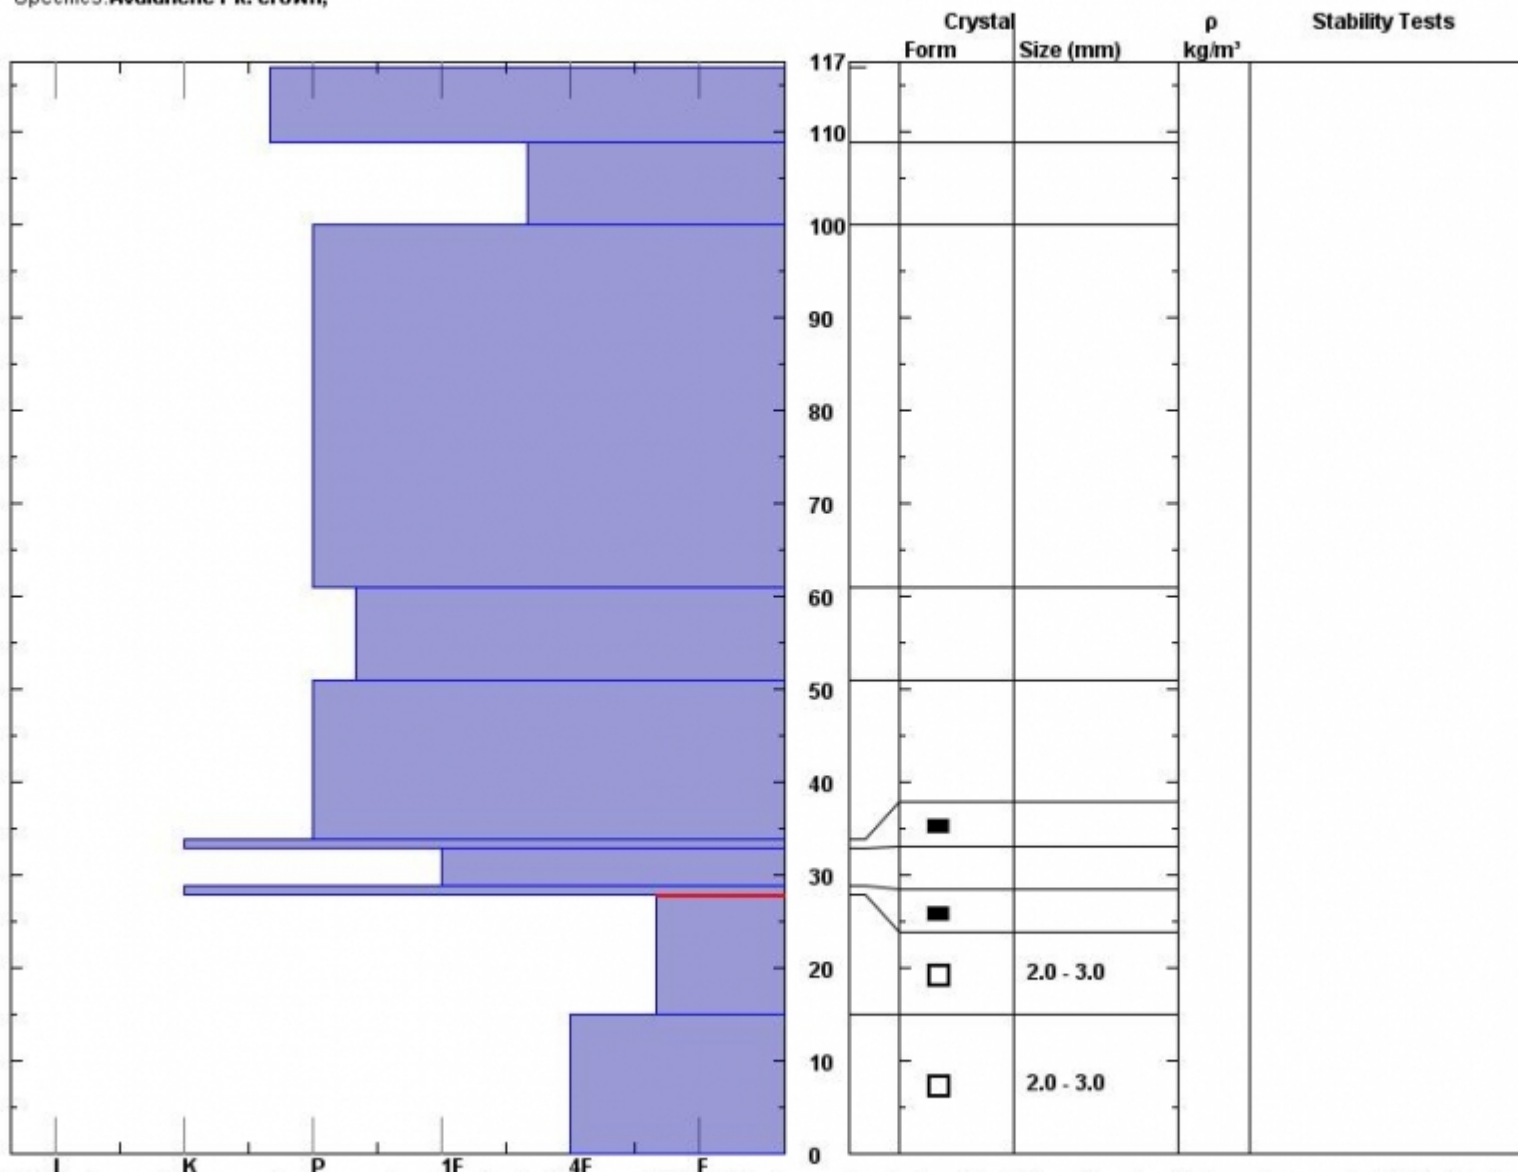

Snow Pit Profile
Football Field Crown
Bridger, MT
 Elevation (ft) **8510**
 Aspect:
 Specifics: **Avalanche Pit: crown;**

Observer: **Mark Staples**
Mon Jan 06 11:55:00 MST 2014
 Co-ord: **45.79791 N 110.93396 W**
 Slope: **38**
 Wind loading: **yes**

Stability on similar slopes:
 Air Temperature: **C**
 Sky Cover:
 Precipitation:
 Wind:

Stability Test Notes:
 Layer note
15-28: Pro

Notes: Crown from exposure triggered avalanche that occurred 1-5-14. Shot was placed along the Bridger Bowl south boundary maybe 150 feet below a rock band. Slide ran 1200 ft vert. Crown was 250ft wide and 3-7 feet deep. Avalanche broke at 28 cm.