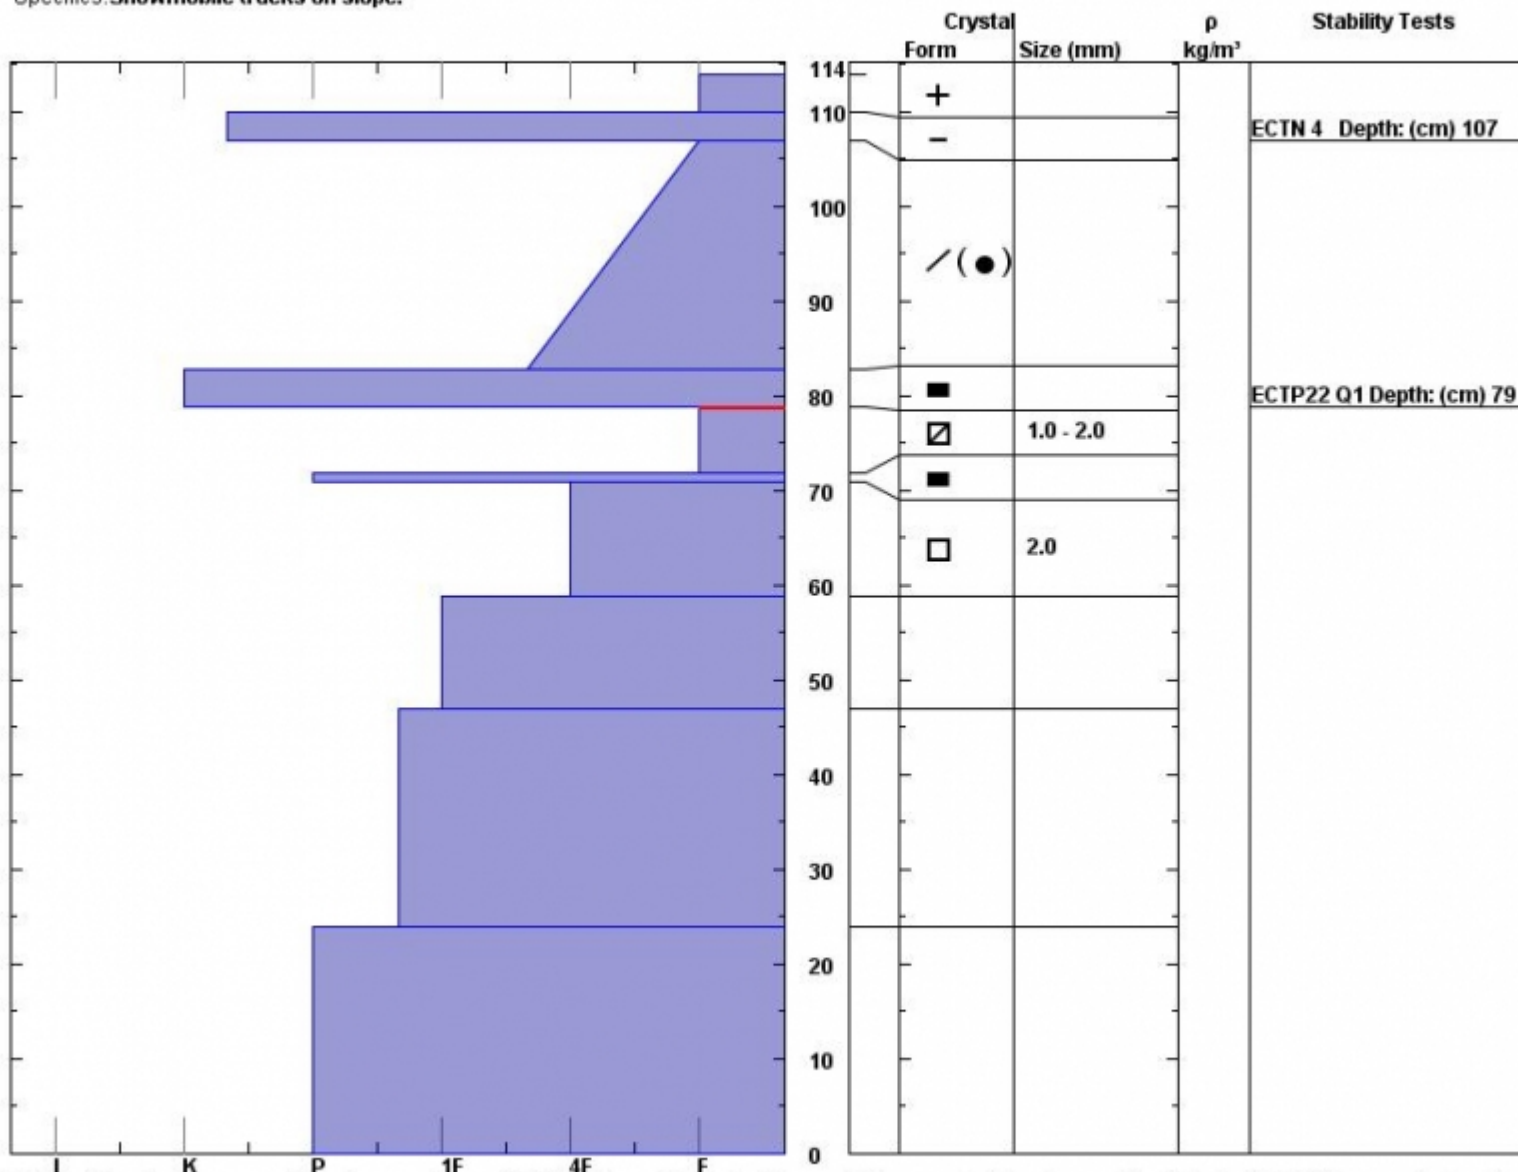

Snow Pit Profile
Cabin Creek 2
S Madison, MT
 Elevation (ft) **8875**
 Aspect: **180**
 Specifics: **Snowmobile tracks on slope.**

Observer: **Mark Staples**
Tue Feb 05 13:15:00 MST 2013
 Co-ord: **44.92848 N 111.26707 W**
 Slope: **32**
 Wind loading: **no**

Stability on similar slopes: **Poor**
 Air Temperature: **C**
 Sky Cover: **sky 8/8 covered**
 Precipitation: **None**
 Wind: **Calm**

Stability Test Notes:
 Layer notes:
72-79: Pro

Notes: This slope has seen lots of sun and warmth. The Nytros didn't mind the crusts too much - they chewed it up! Lack of visibility prevented us from there has been recent avalanche activity. There were 10 natural avalanches reported on a similar aspect and elevation on Kirkwood Ridge 4 d

Advisory Region
 Southern Madison

Forecast link: [GNFAC Avalanche Forecast for Wed Feb 6, 2013](#) [GNFAC Avalanche Forecast for Thu Feb 7, 2013](#)

Southern Madison, 2013-02-05