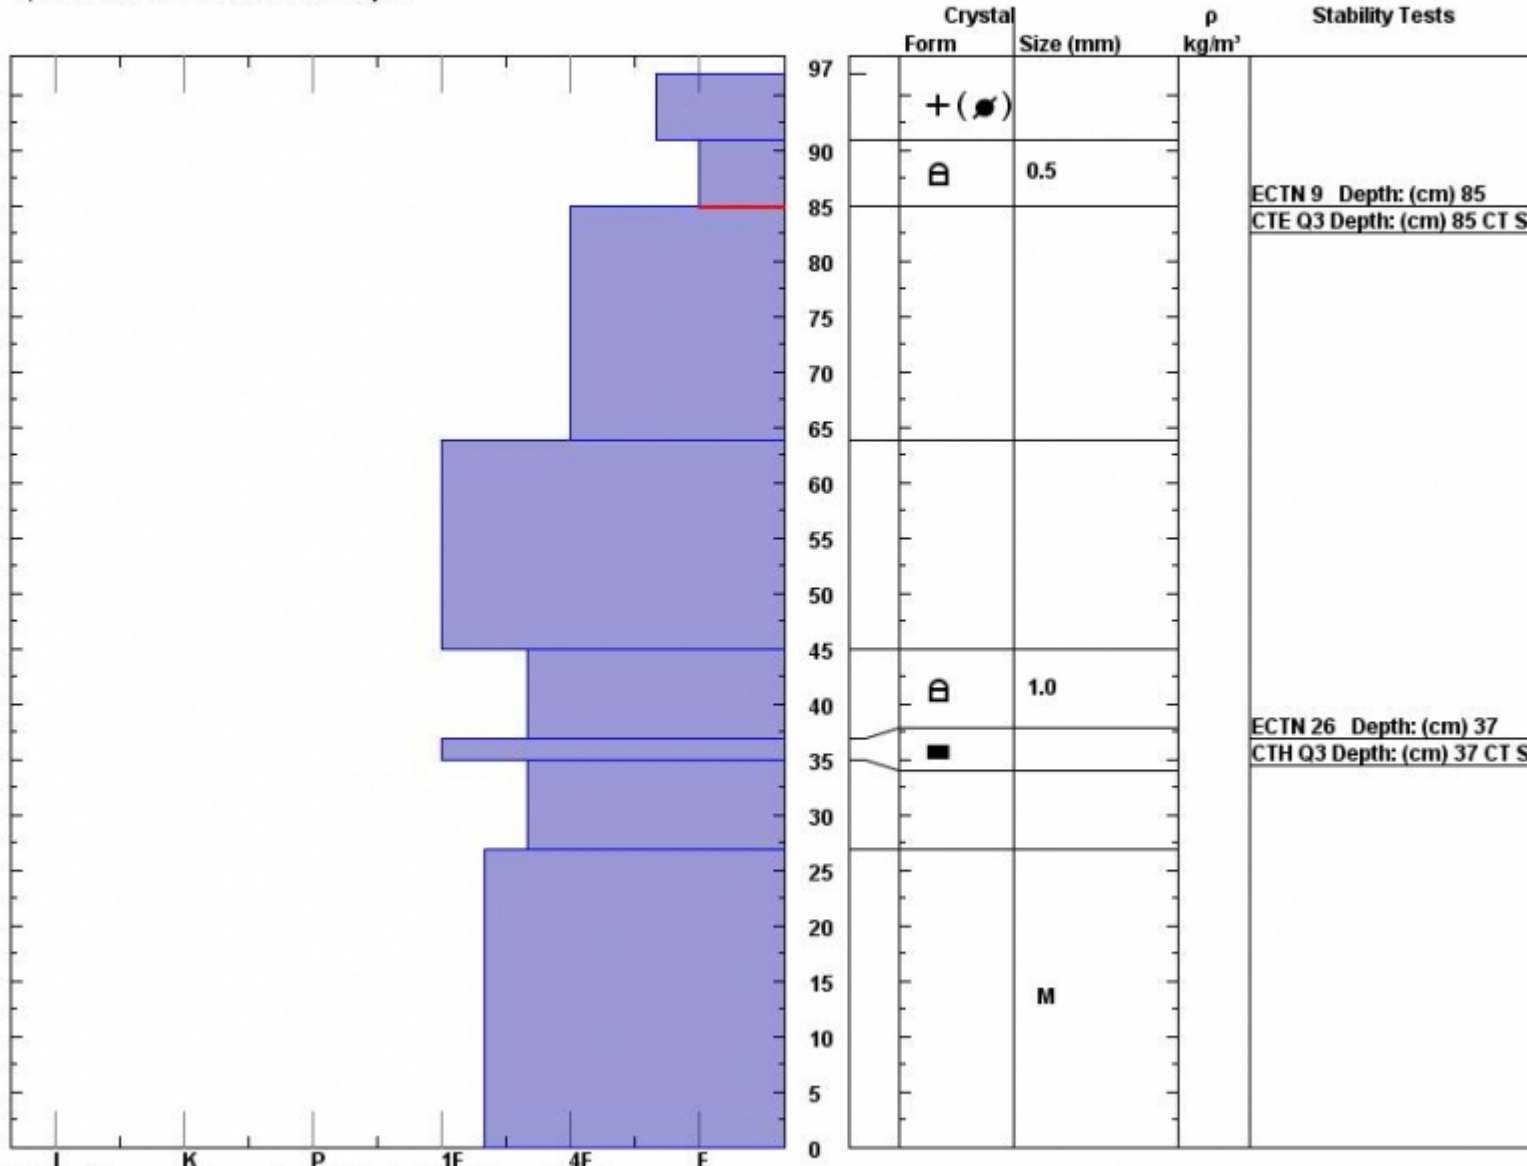

Snow Pit Profile

Observer: **Mark Staples**

Stability on similar slopes: **Very Good**

Stability Test Notes:

Layer notes

Beartooth, MT

Fri Nov 30 01:45:00 MST 2012

Air Temperature: **C**

37: very dirty shear

85-91: Pro

Elevation (ft) **9450**

Co-ord: **45.06775 N 109.95078 W**

Sky Cover: **sky 8/8 covered**

Aspect: **82**

Slope: **26**

Precipitation: **Snow < 0.5 cm/hr**

Wind loading: **no**

Wind:

Specifics: **Snowmobile tracks on slope.**

Notes: This snowpit was dug in "Wades World" near Lulu Pass.

Advisory Region
Cooke City

Forecast link: [GNFAC Avalanche Advisory for Sat Dec 1, 2012](#)
Cooke City, 2012-11-30