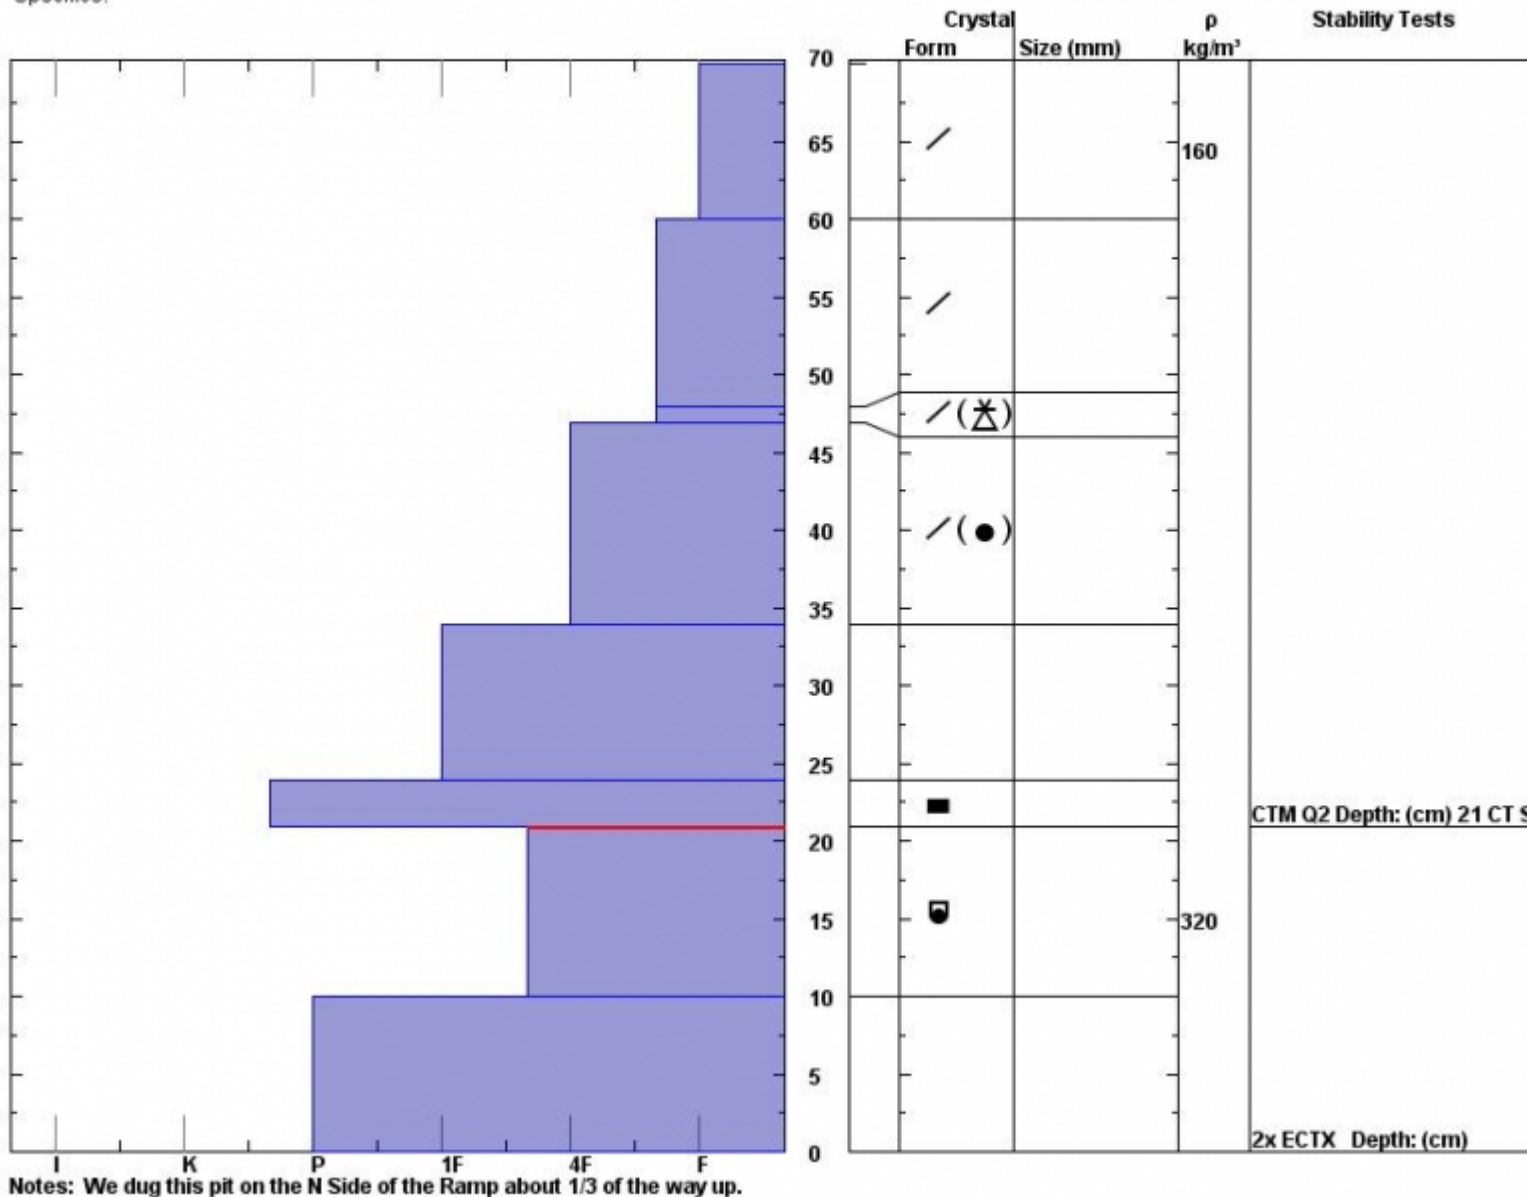

Snow Pit Profile

Observer: **Mark Staples**

Stability on similar slopes: **Very Poor**

Stability Test Notes:

Layer note

Bridger, MT

Wed Nov 28 10:05:00 MST 2012

Air Temperature: **C**

10:21: Pro

Elevation (ft) **8173**

Co-ord: **45.82940 N 110.93148 W**

Sky Cover:

Aspect: **0**

Slope: **33**

Precipitation:

Specifics:

Wind loading:

Wind:

Advisory Region
Bridger Range

Forecast link: [GNFAC Avalanche Advisory for Sun Dec 9, 2012](#)
Bridger Range, 2012-11-29