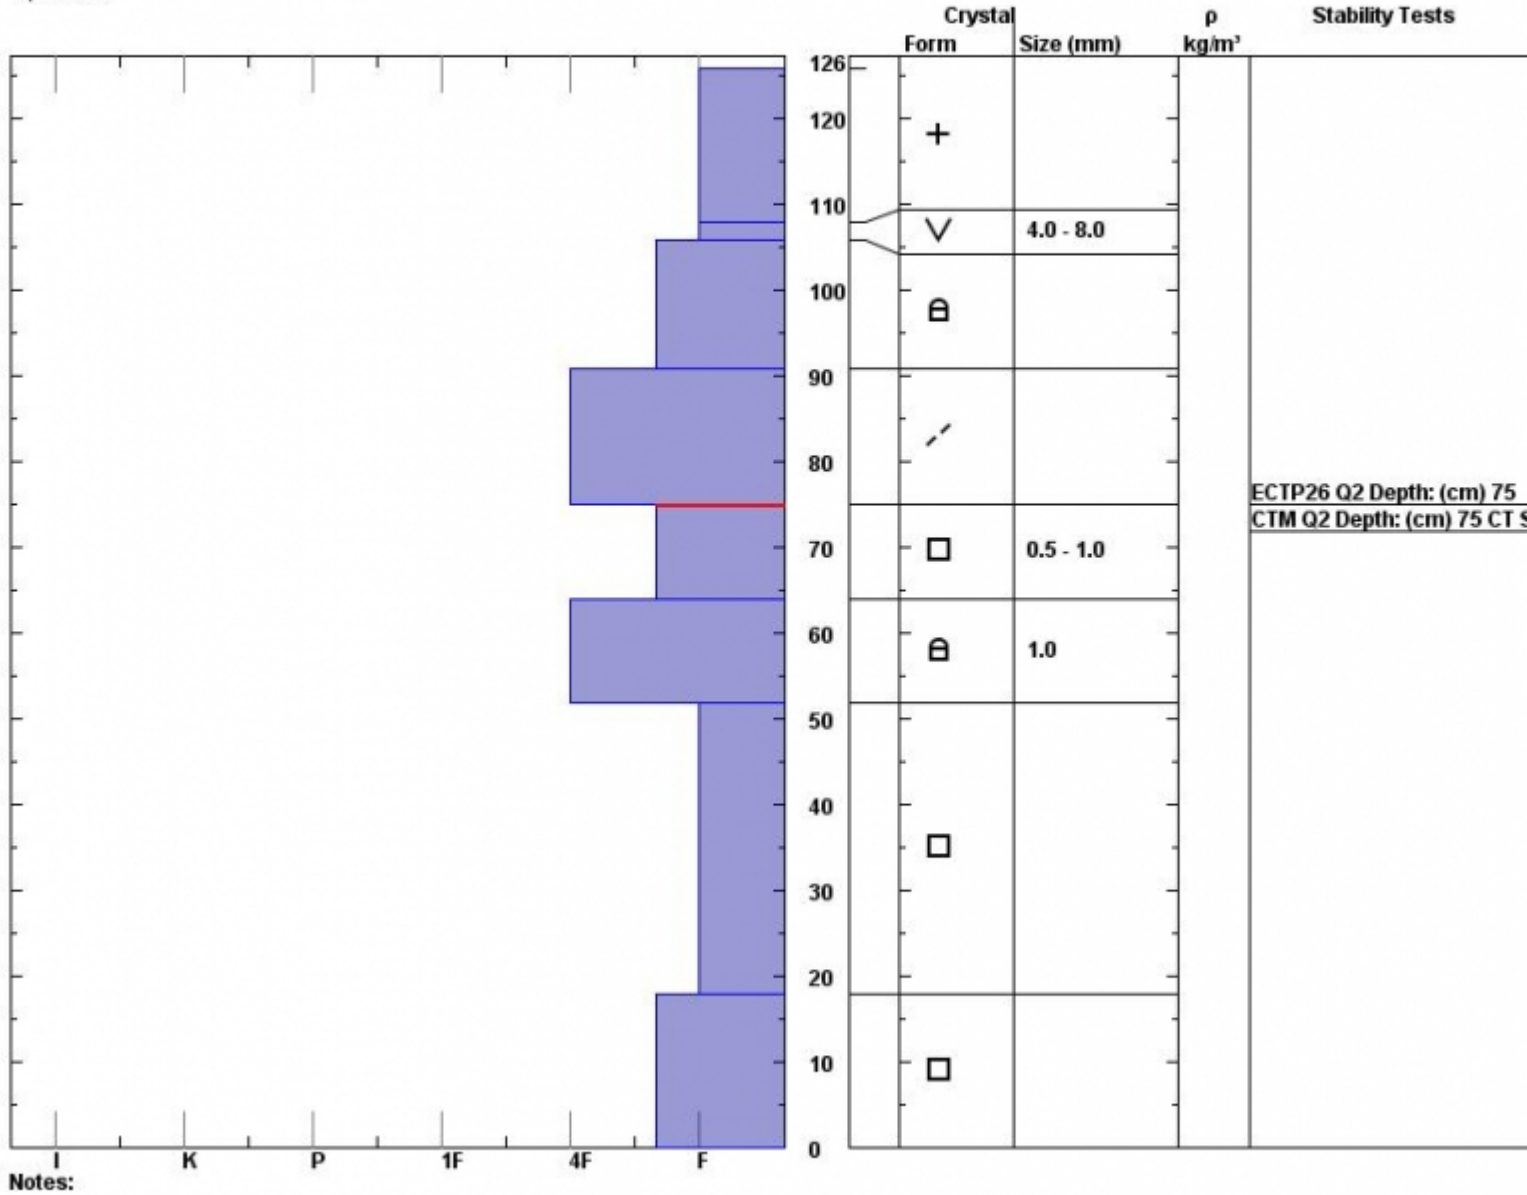

Snow Pit Profile  
**Bacon Rind**  
**Southern Madison, MT**  
 Elevation (ft) **8843**  
 Aspect: **50**  
 Specifics:

Observer: **Doug Chabot**  
**Fri Feb 17 14:00:00 MST 2012**  
 Co-ord: **44.95944 N 111.09962 W**  
 Slope: **20**  
 Wind loading: **no**

Stability on similar slopes: **Good**  
 Air Temperature: **C**  
 Sky Cover: **Clear**  
 Precipitation:  
 Wind: **Calm**

**PS10 HS126**  
 Stability Test Notes:

Layer note  
**64-75: Pro**

Advisory Region  
 Southern Madison