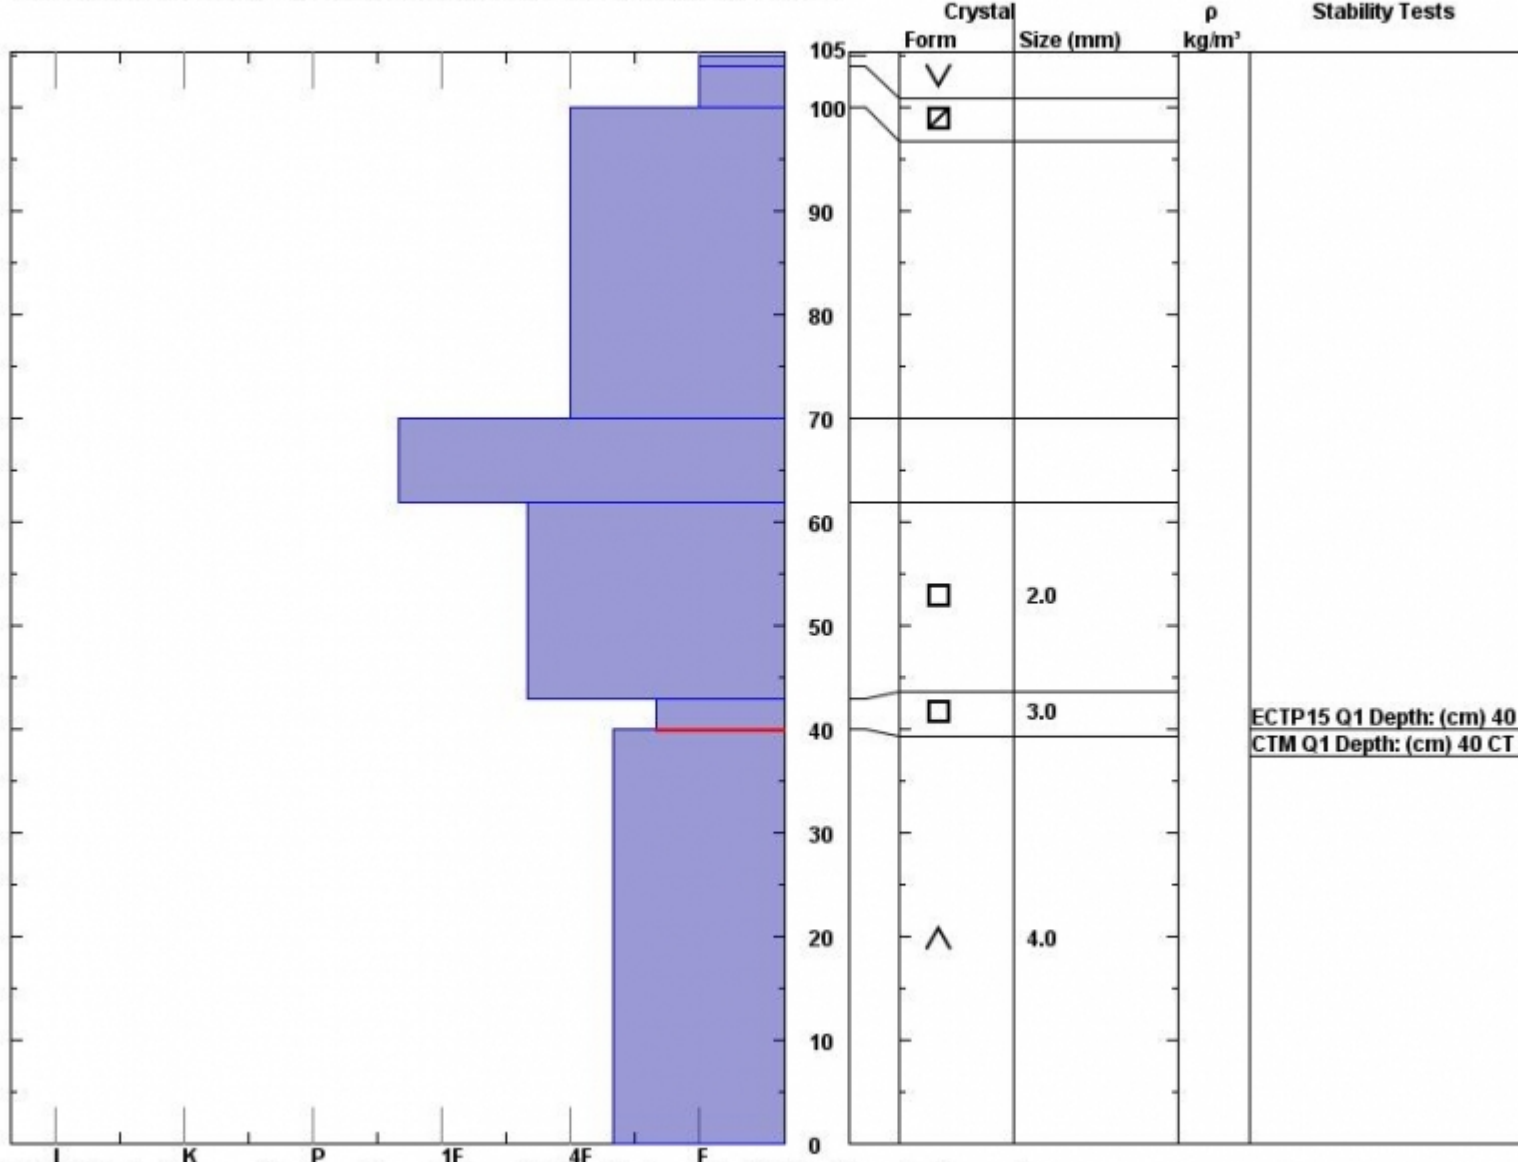

Snow Pit Profile
Carrot Basin
S. Madison, MT
 Elevation (ft)
 Aspect: **50**

Observer: **Doug Chabot**
Tue Feb 07 10:40:00 MST 2012
 Co-ord: **N W**
 Slope: **37**
 Wind loading: **no**

Stability on similar slopes: **Fair**
 Air Temperature: **C**
 Sky Cover: **Clear**
 Precipitation: **None**
 Wind: **Calm**

HS105
 Stability Test Notes:
 Layer note: **100-104: v**
40-43: Pro

Specifics: **Recent act on sim slopes. We skied slope. Snowmobile tracks on slope.**

Notes: **We dug this near the burned trees in Carrot. Not an ideal spot, but it did not have tracks nearby.**