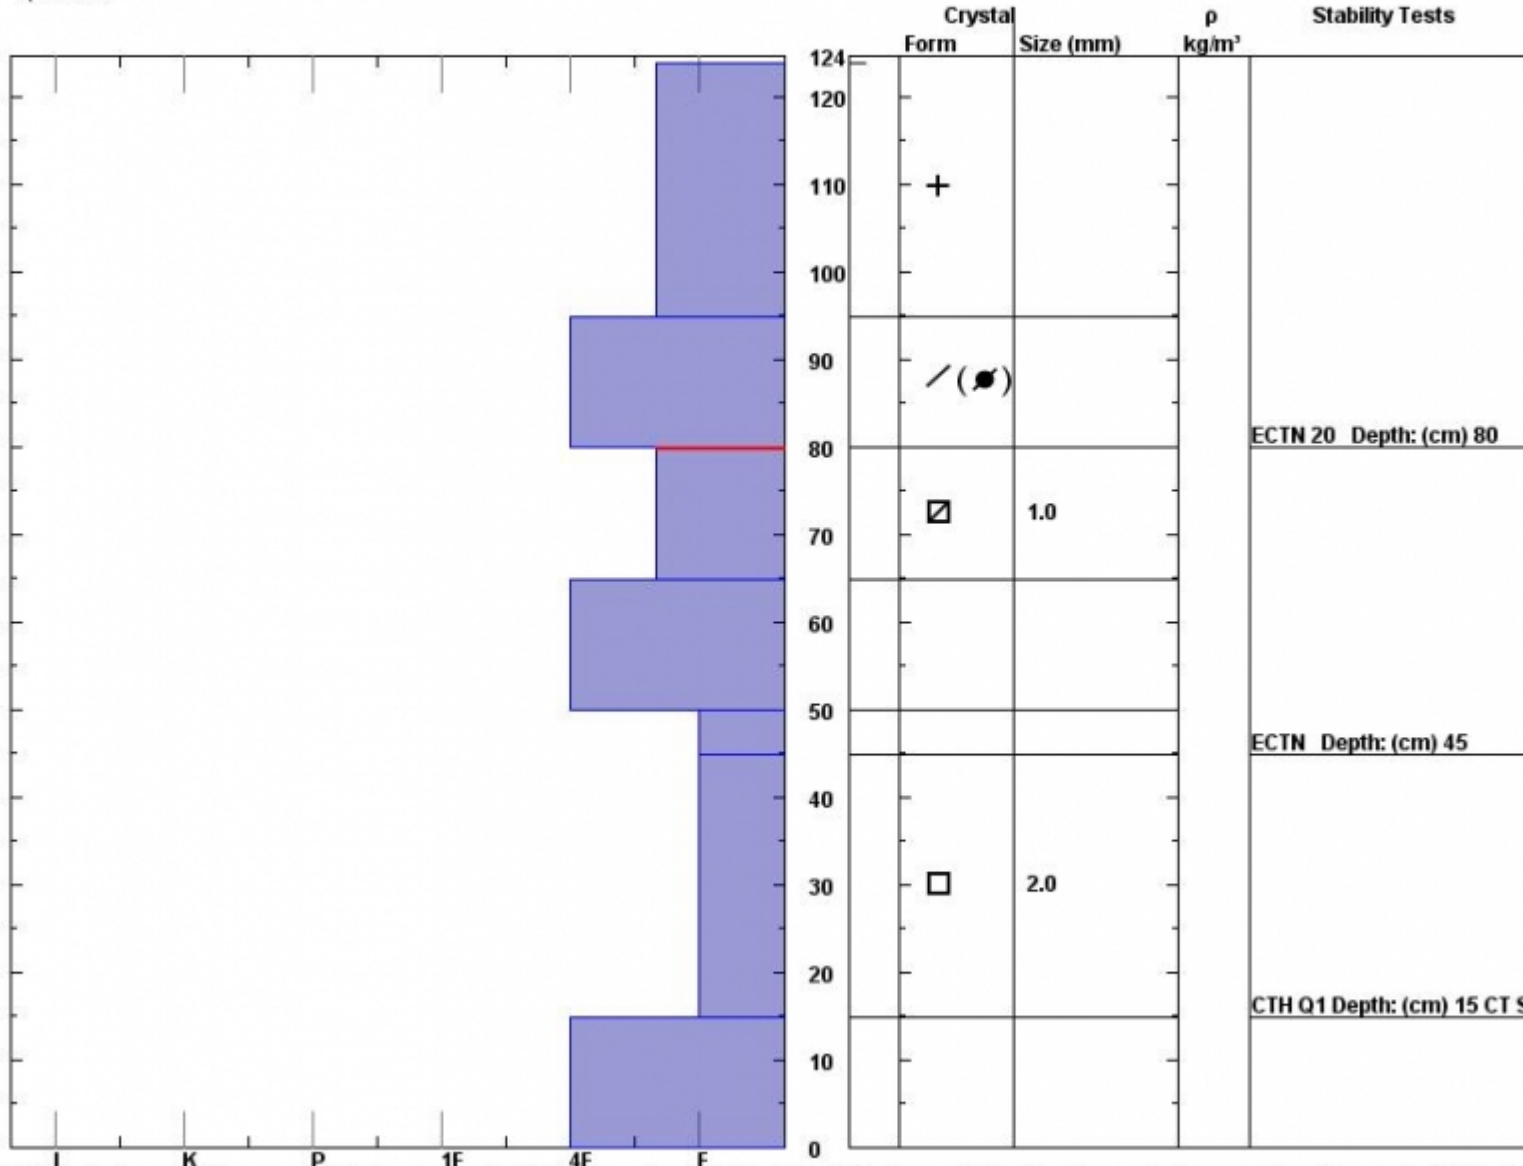

Snow Pit Profile
Yellow Mtn
Madison, MT
 Elevation (ft) **9280**
 Aspect: **60**
 Specifics:

Observer: **Mark Staples**
Thu Jan 26 12:30:00 MST 2012
 Co-ord: **45.29873 N 111.31958 W**
 Slope: **29**
 Wind loading: **no**

Stability on similar slopes: **Fair**
 Air Temperature: **C**
 Sky Cover: **Clear**
 Precipitation:
 Wind:

Stability Test Notes:
 Layer note:
65-80: Pro

Notes: Boot pen. to the ground. Weak snowpack, but lacking structure? load? both? to be unstable. Nearby on similar aspect we triggered a thick wind facets over rocks.