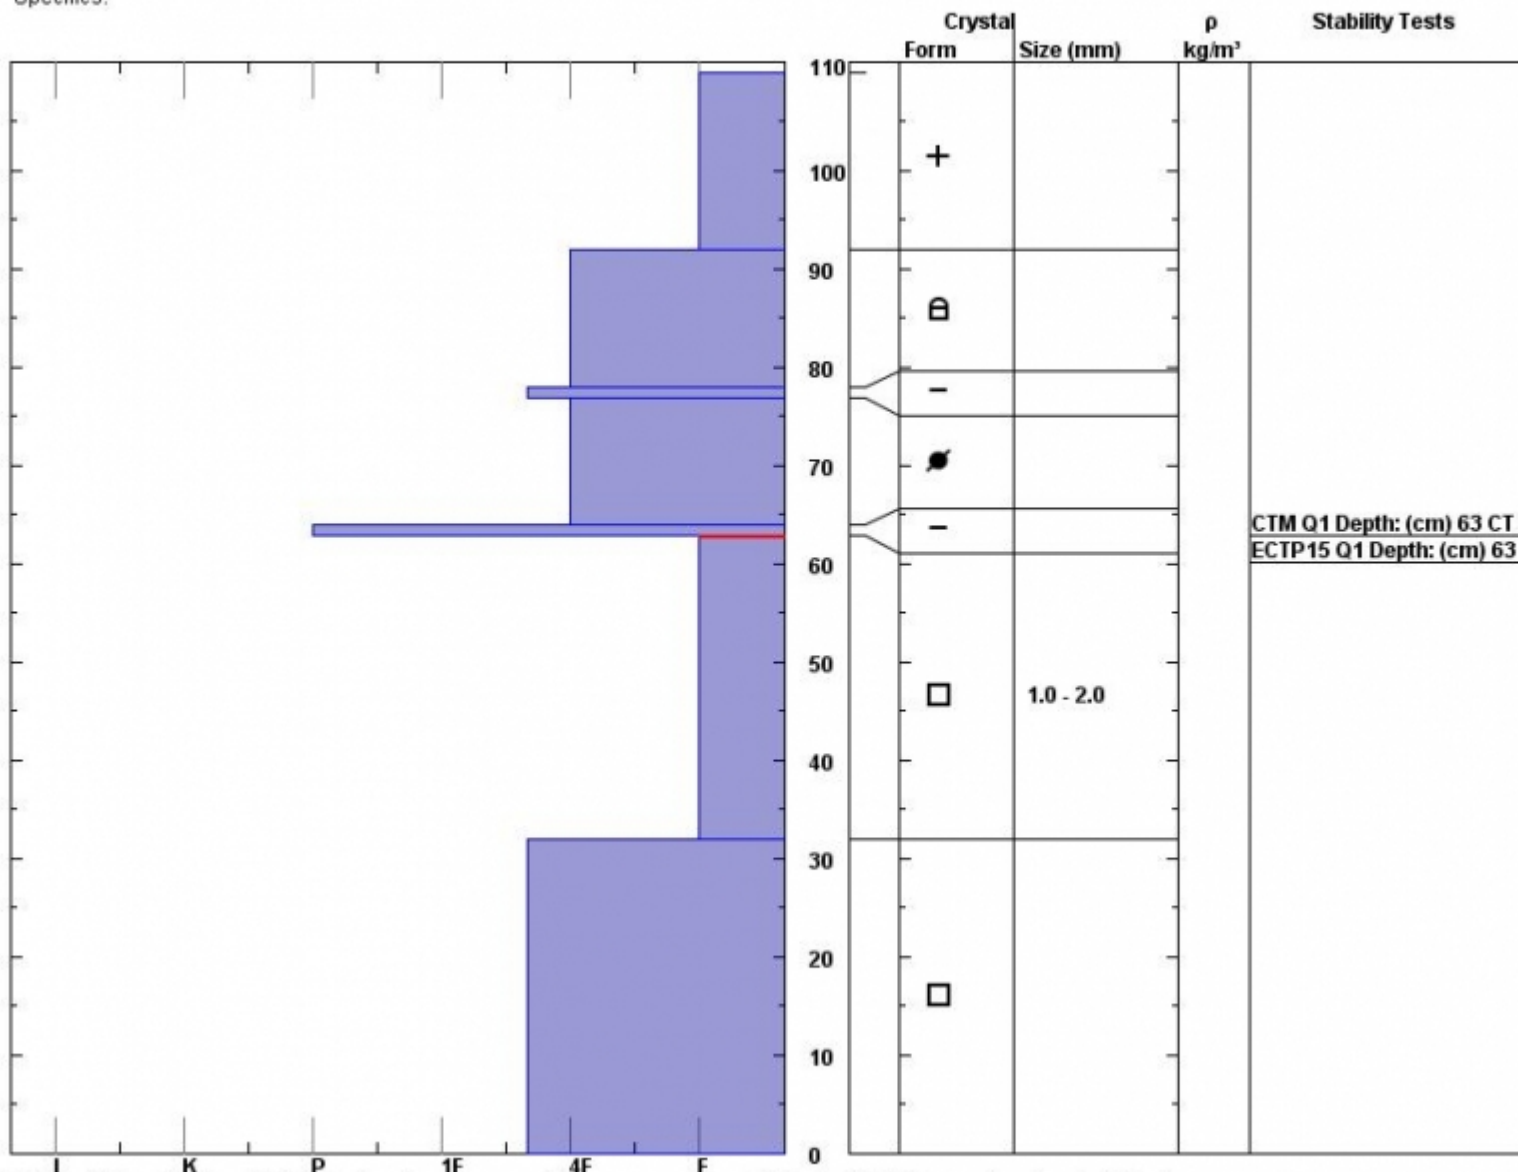

Snow Pit Profile
Cabin Creek
Southern Madions Range
 Elevation (ft) **9334**
 Aspect: **70**
 Specifics:

Observer: **Eric Knoff**
Sat Jan 14 11:18:00 MST 2012
 Co-ord: **44.88852 N 111.18284 W**
 Slope: **30**
 Wind loading: **no**

Stability on similar slopes: **Fair**
 Air Temperature: **-6.8 F**
 Sky Cover: **Clear**
 Precipitation:
 Wind: **SW Light Breeze**

Stability Test Notes:
 Layer note:
32-63: Pro

Notes: Not much of a slab, but plenty of weak snow. If this area receives .5-1 inch of SWE I expect natural activity to occur.