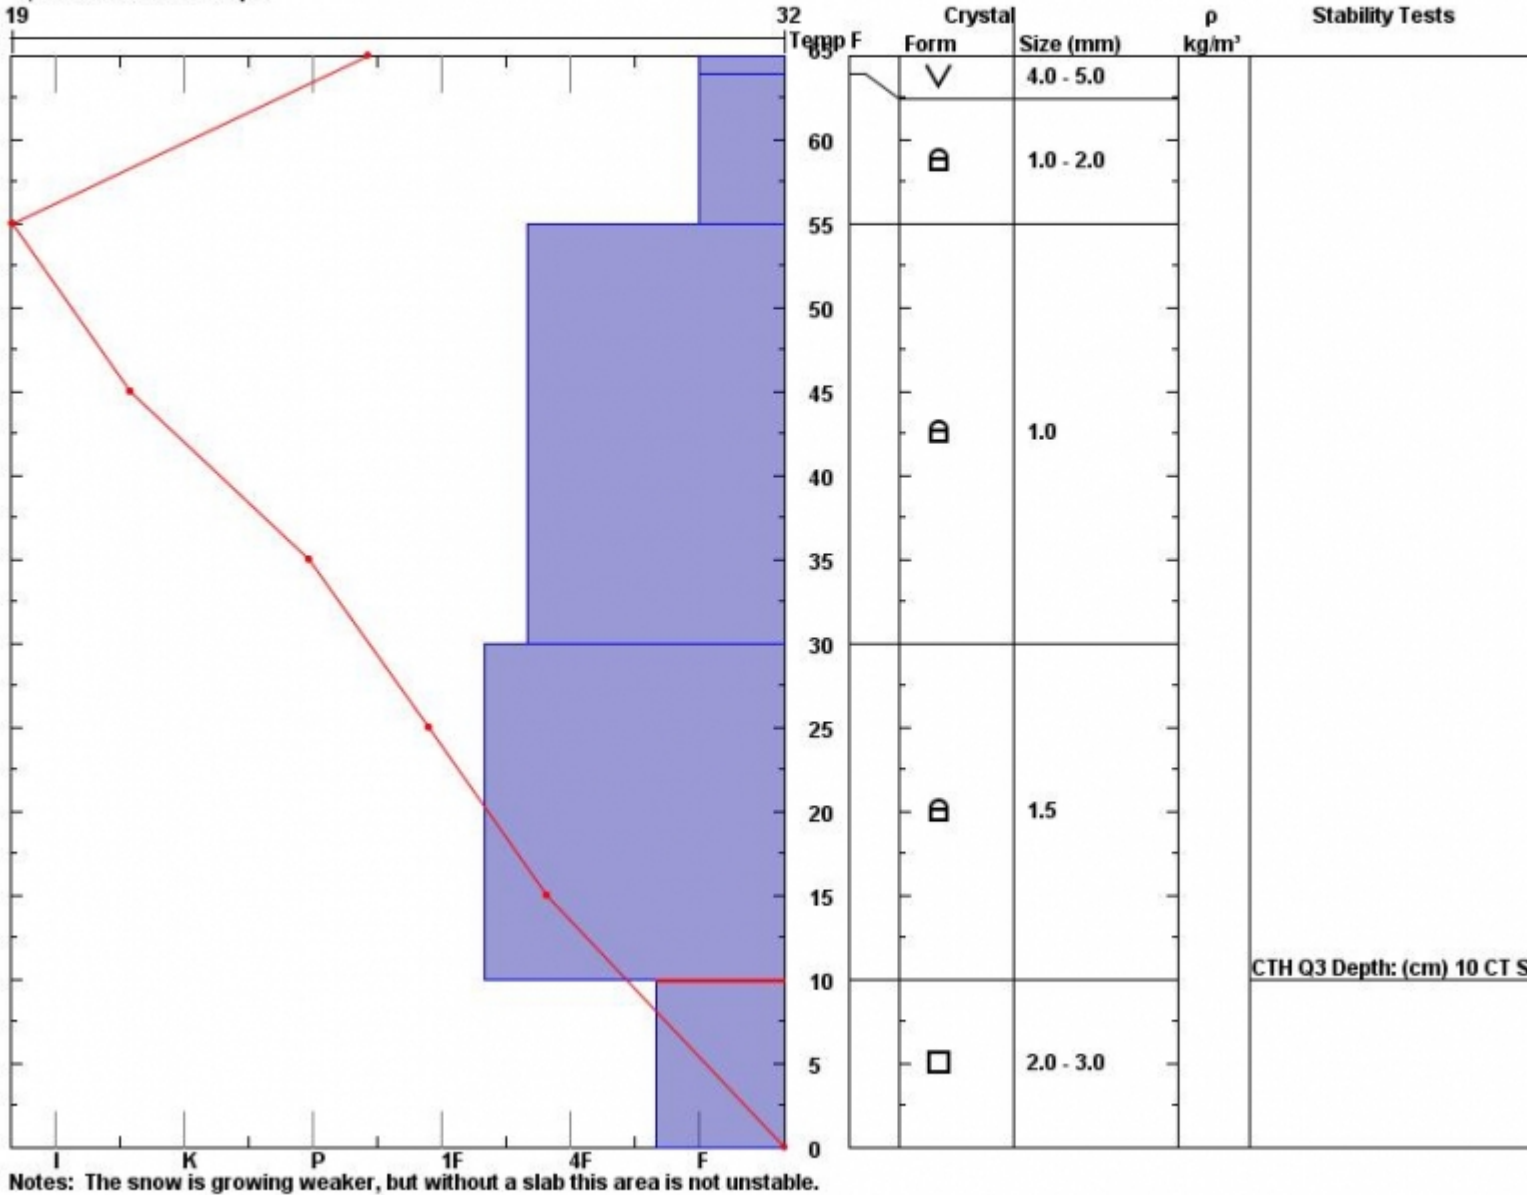

Snow Pit Profile
Mt Ellis
Northern Gallatin, MT
 Elevation (ft) **7680**
 Aspect: **35**
 Specifics: **We skied slope.**

Observer: **Eric Knoff**
Sat Dec 10 10:30:00 MST 2011
 Co-ord: **45.34659 N 110.57322 W**
 Slope: **35**
 Wind loading: **no**

Stability on similar slopes: **Good**
 Air Temperature: **32 F**
 Sky Cover: **Clear**
 Precipitation:
 Wind: **SW Calm**

Stability Test Notes:
0-10: Prob

Layer note

Advisory Region
 Northern Gallatin

Forecast link: [GNFAC Avalanche Forecast for Sun Dec 11, 2011](#)
 Northern Gallatin, 2011-12-10