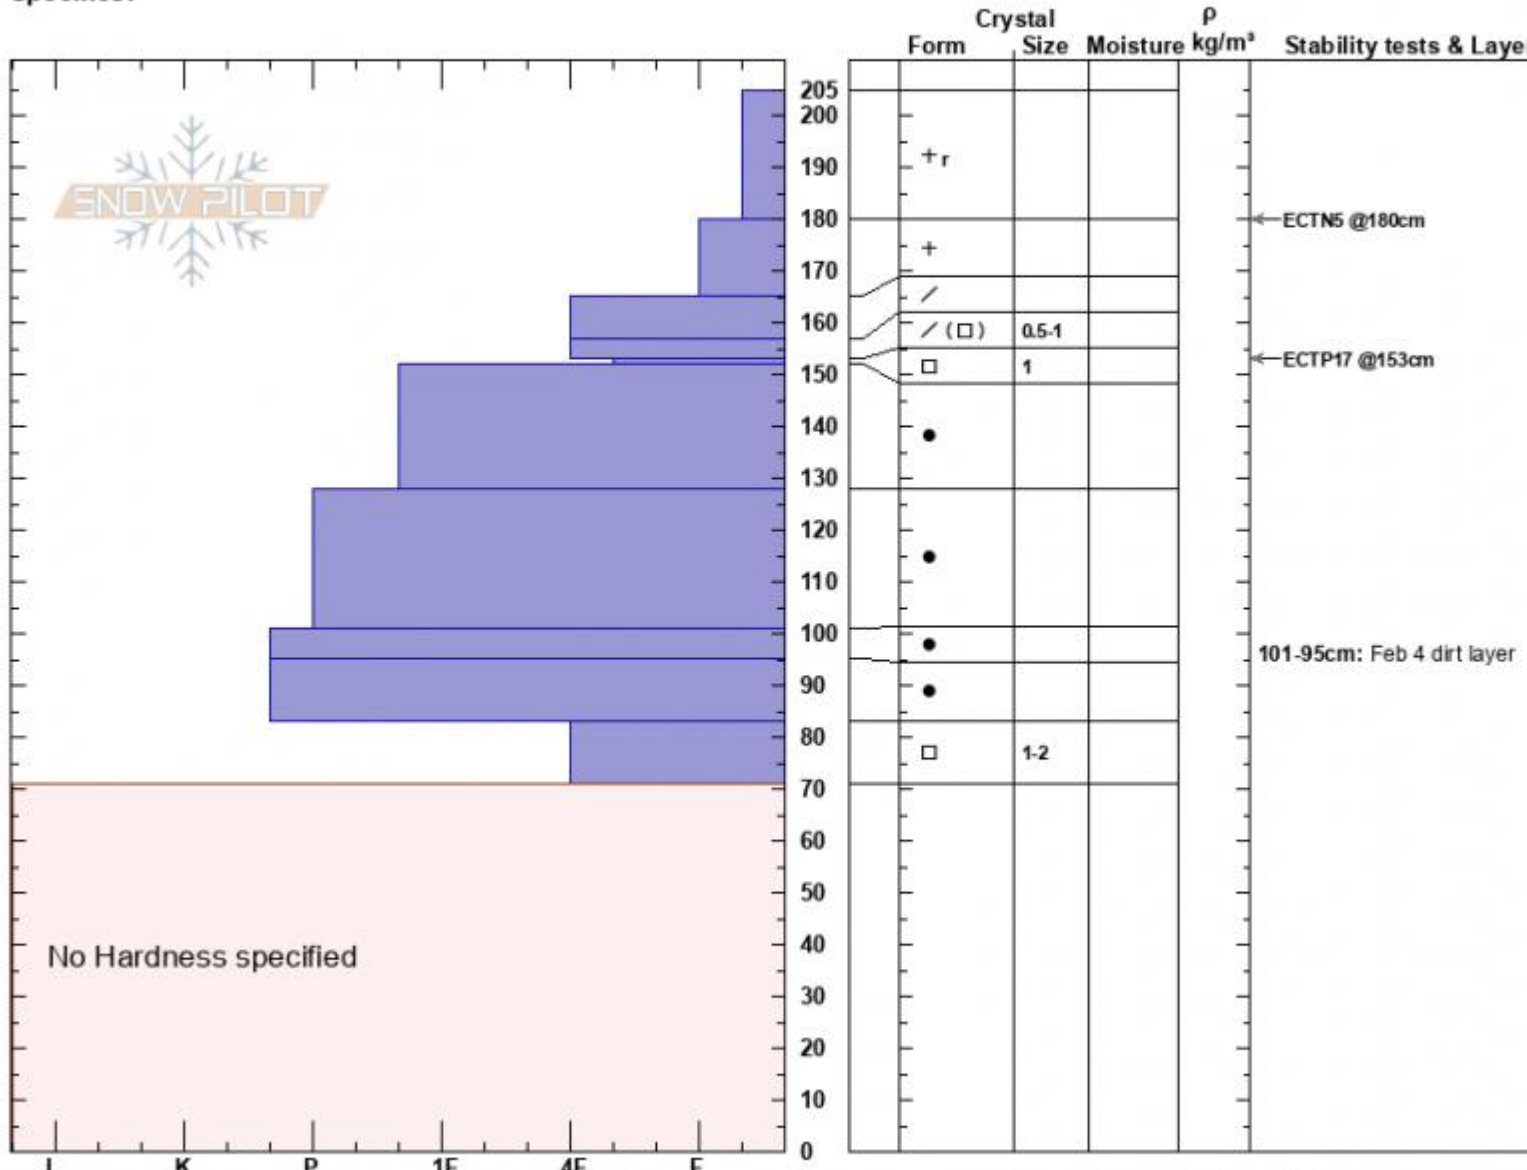

Tepee Basin  
 Madison Range-S  
 MT  
 Elevation: 8856 ft  
 Aspect: 70°  
 Specifics:

Alex Marienthal  
 03/16/2025 - 11:55am  
 Co-ord: 44.89855N, -111.18493W  
 Slope Angle: 21°  
 Wind Loading: no

Stability: Poor  
 Air Temperature: -5°C  
 Sky Cover: OVC  
 Precipitation: S2  
 Wind: SW Moderate

HS:205  
 PF:65  
 Layer Notes:  
 153-152cm: Problematic layer  
 101-95cm: Feb 4 dirt layer

Notes: We dug two other pits. One on a SE facing slope at 9000' and one on a N facing slope at 9200'. The SE pit had a thick crust below the recent snow, the new snow and below the crust. The north facing pit had ECTP6 in the middle of 70cm of storm snow, and ECTP22 below the storm snow on sma

Advisory Region  
 Southern Madison  
 Longitude  
 -111.19W  
 Latitude  
 44.90N  
 Southern Madison, 2025-03-17