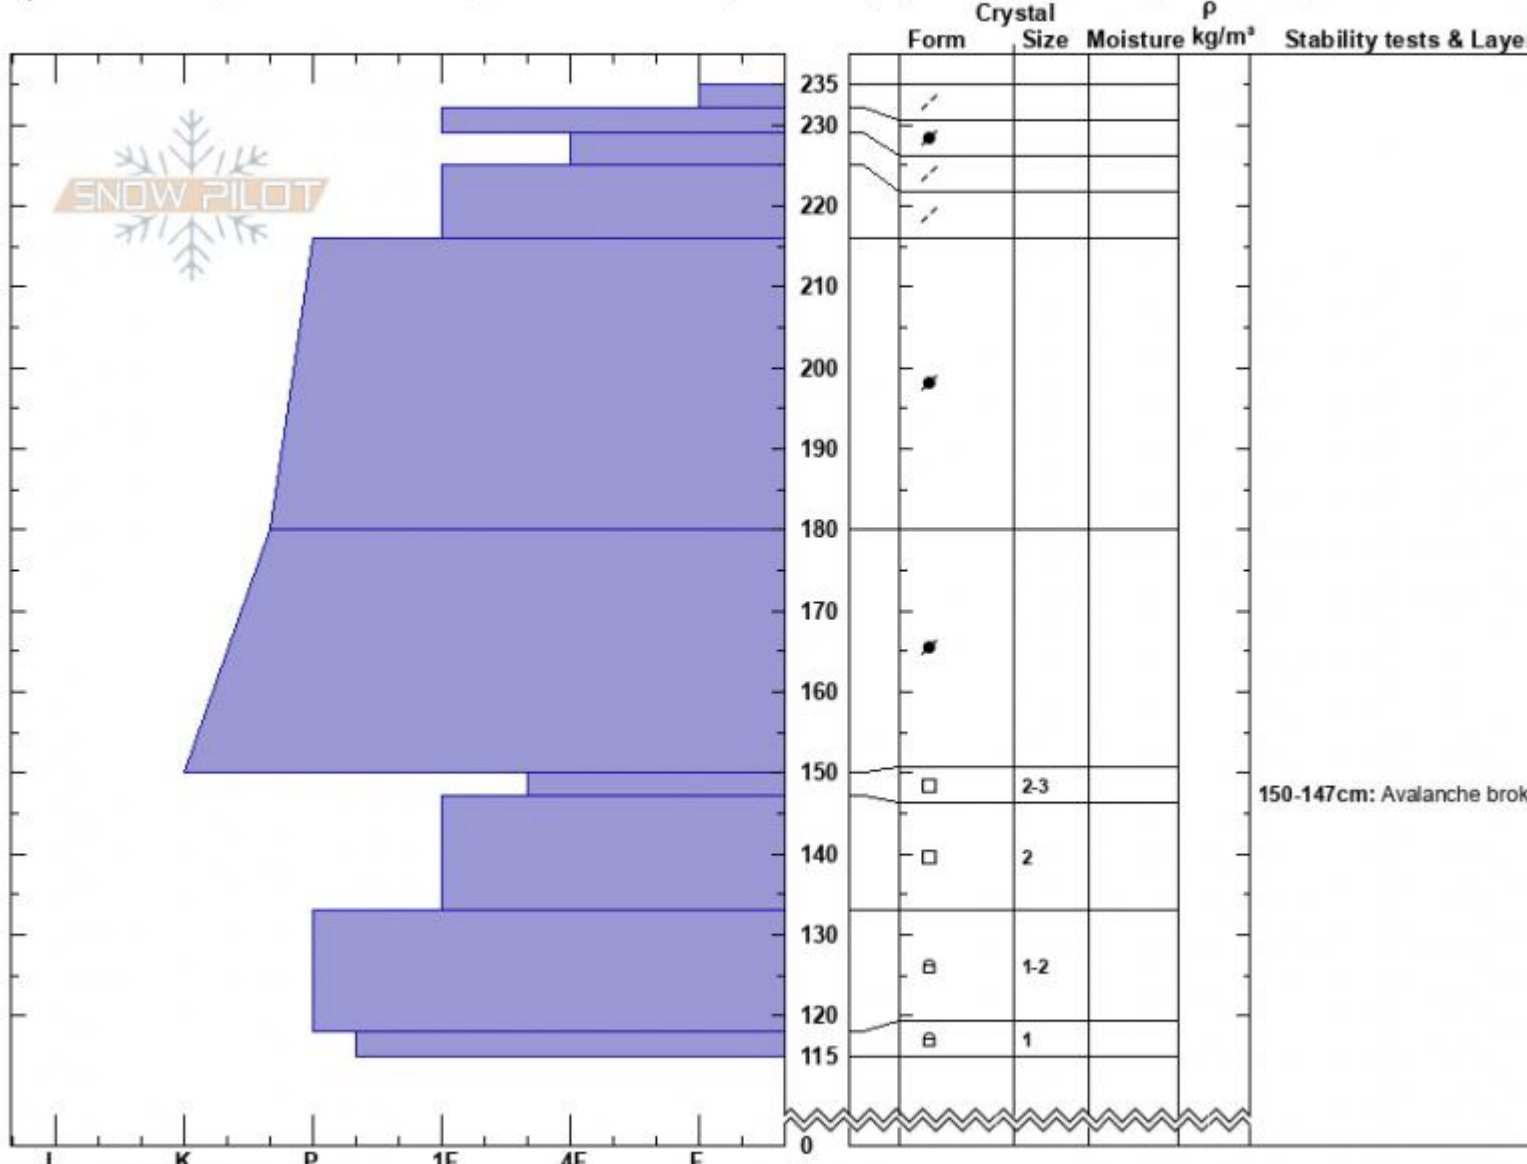

TargheeCrek AMu-R4-D3 Alex Mariantal
 Lionhead Range 02/28/2025 - 3:20pm
 MT Co-ord: 44.74083N, -111.37639W
 Elevation: 9250 ft Slope Angle: 20°
 Aspect: 5° Wind Loading: yes
 Specifics: Pit is adjacent to avalanche: crown; Recent avalanche activity on similar slopes; Recent avalanche activity on different slopes

Stability: Poor
 Air Temperature:
 Sky Cover: FEW
 Precipitation: NO
 Wind: SW Light Breeze

HS:235 Layer Notes:
 150-147cm: Avalanche broke her
 150-147cm: Problematic layer

Notes: HS-AMu-R4-D3-O
 We saw this avalanche crown at 2:30 pm on a slope that had not slid when we rode by it two hours earlier. Additional Pit Specifics: Snowmobile tracks

Advisory Region
 Lionhead Range
 Longitude
 -111.37W
 Latitude
 44.74N
 Avalanche Details: [Snowmobile triggered 3-5' deep hard slab at Lionhead](#)
 Lionhead Range, 2025-02-28