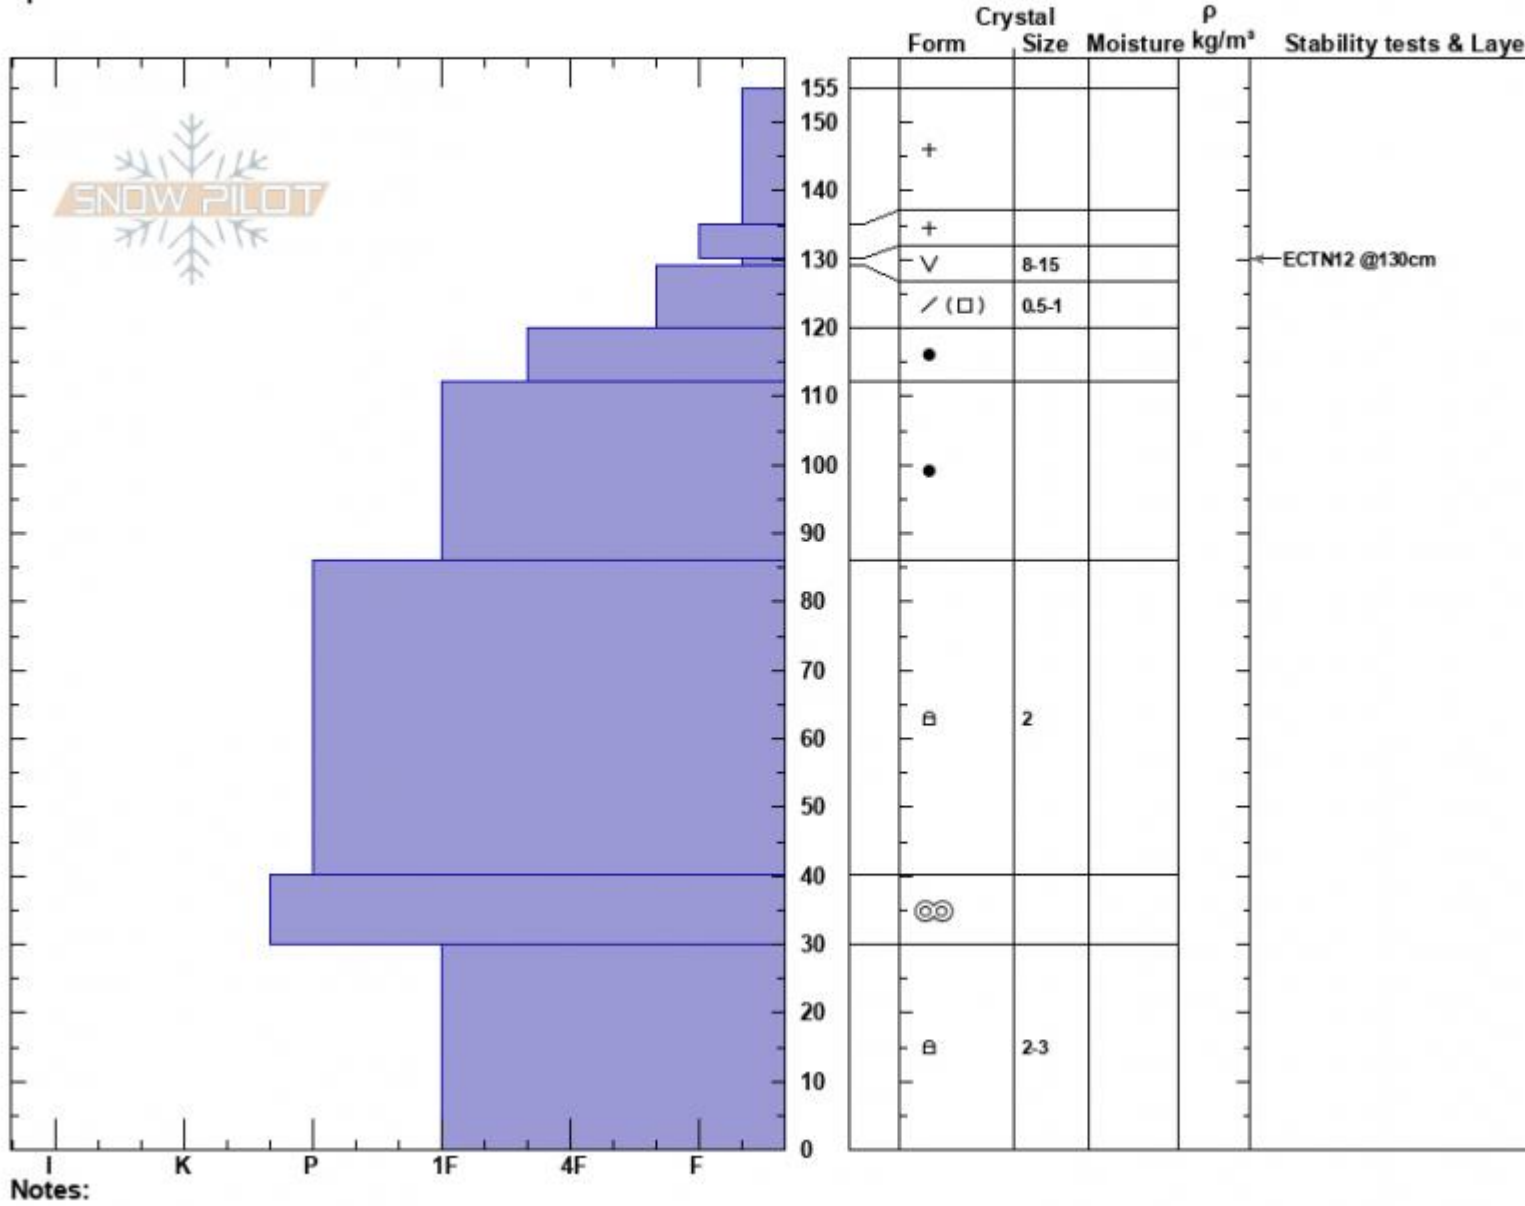

Bear Crk  
 Madison Range-N  
 MT  
 Elevation: 9398 ft  
 Aspect: 90°  
 Specifics:

Alex Marienthal  
 01/24/2025 - 1:00pm  
 Co-ord: 45.18480N, -111.46670W  
 Slope Angle: 12°  
 Wind Loading:

Stability:  
 Air Temperature:  
 Sky Cover: OVC  
 Precipitation: S1  
 Wind: Calm

HS:155    **Layer Notes:**  
 130-129cm: Problematic layer

Advisory Region  
 Northern Madison  
 Longitude  
 -111.38W  
 Latitude  
 45.17N  
 Northern Madison, 2025-01-24