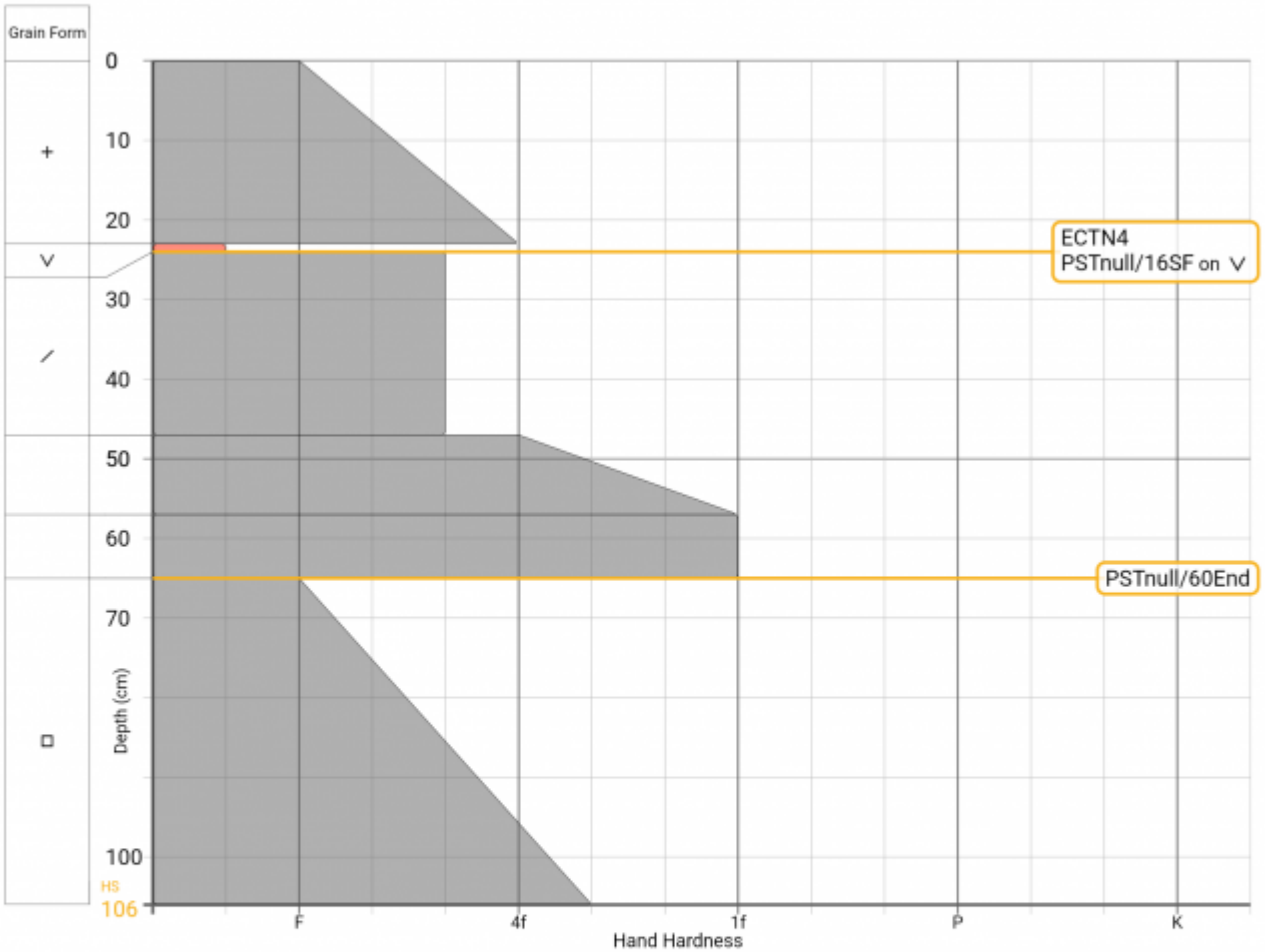

Profile Name: --

General

🕒 Date: 2025-02-02 10:31:24.000
👤 Observer: **Matt Zia**
🏠 Org: **Montana Mountaineering Association**

Location

📍 Elevation: **7283ft**
❄️ Aspect: **E**
📐 Slope: **14°**
📍 Lat/Lng: **44.8978,-111.0673**

Weather

🌡️ Air Temperature: --
☁️ Sky Cover: **Overcast**
❄️ Precipitation: **Snow <0.5cm/hr**
🌬️ Wind: **Light, SW**
👉 Blowing Snow: **No Transport**

Snow Conditions

📏 Total Snow Depth (HS): **106cm**
❄️ Surface Grain: **Precipitation Particles**
👢 Foot Pen: **41cm**
🏂 Ski Pen: **20cm**

Notes:

MANUAL SNOW PROFILE

Advisory Region
Southern Madison
Longitude
-111.06W

Latitude

44.89N

Southern Madison, 2025-02-02