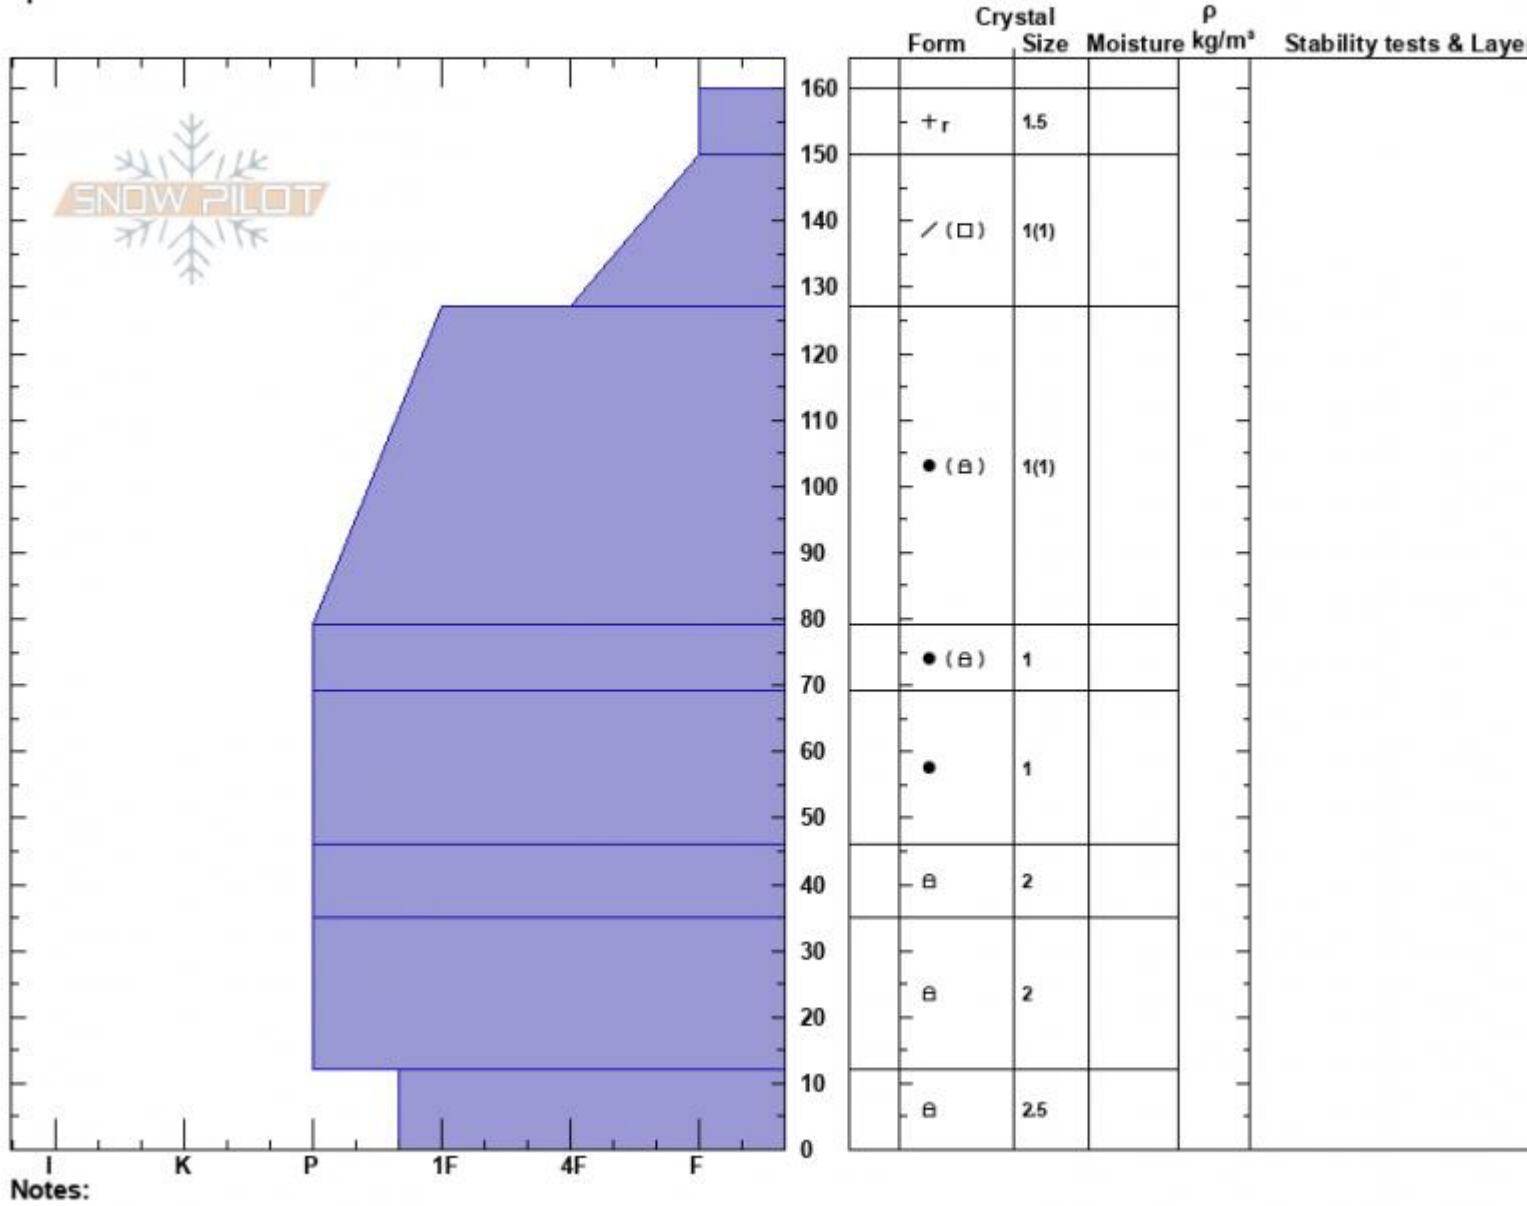

Wolverine Basin
 Bridger Range
 MT
 Elevation: 2320 m
 Aspect: W
 Specifics:

Christopher Pruden
 01/19/2025 - 1:00pm
 Co-ord: 505 142W 5075847N
 Slope Angle: 10°
 Wind Loading:

Stability:
 Air Temperature:
 Sky Cover:
 Precipitation:
 Wind:

HS:160 Layer Notes:

Advisory Region
 Bridger Range
 Longitude
 -110.93W
 Latitude
 45.84N
 Bridger Range, 2025-01-19