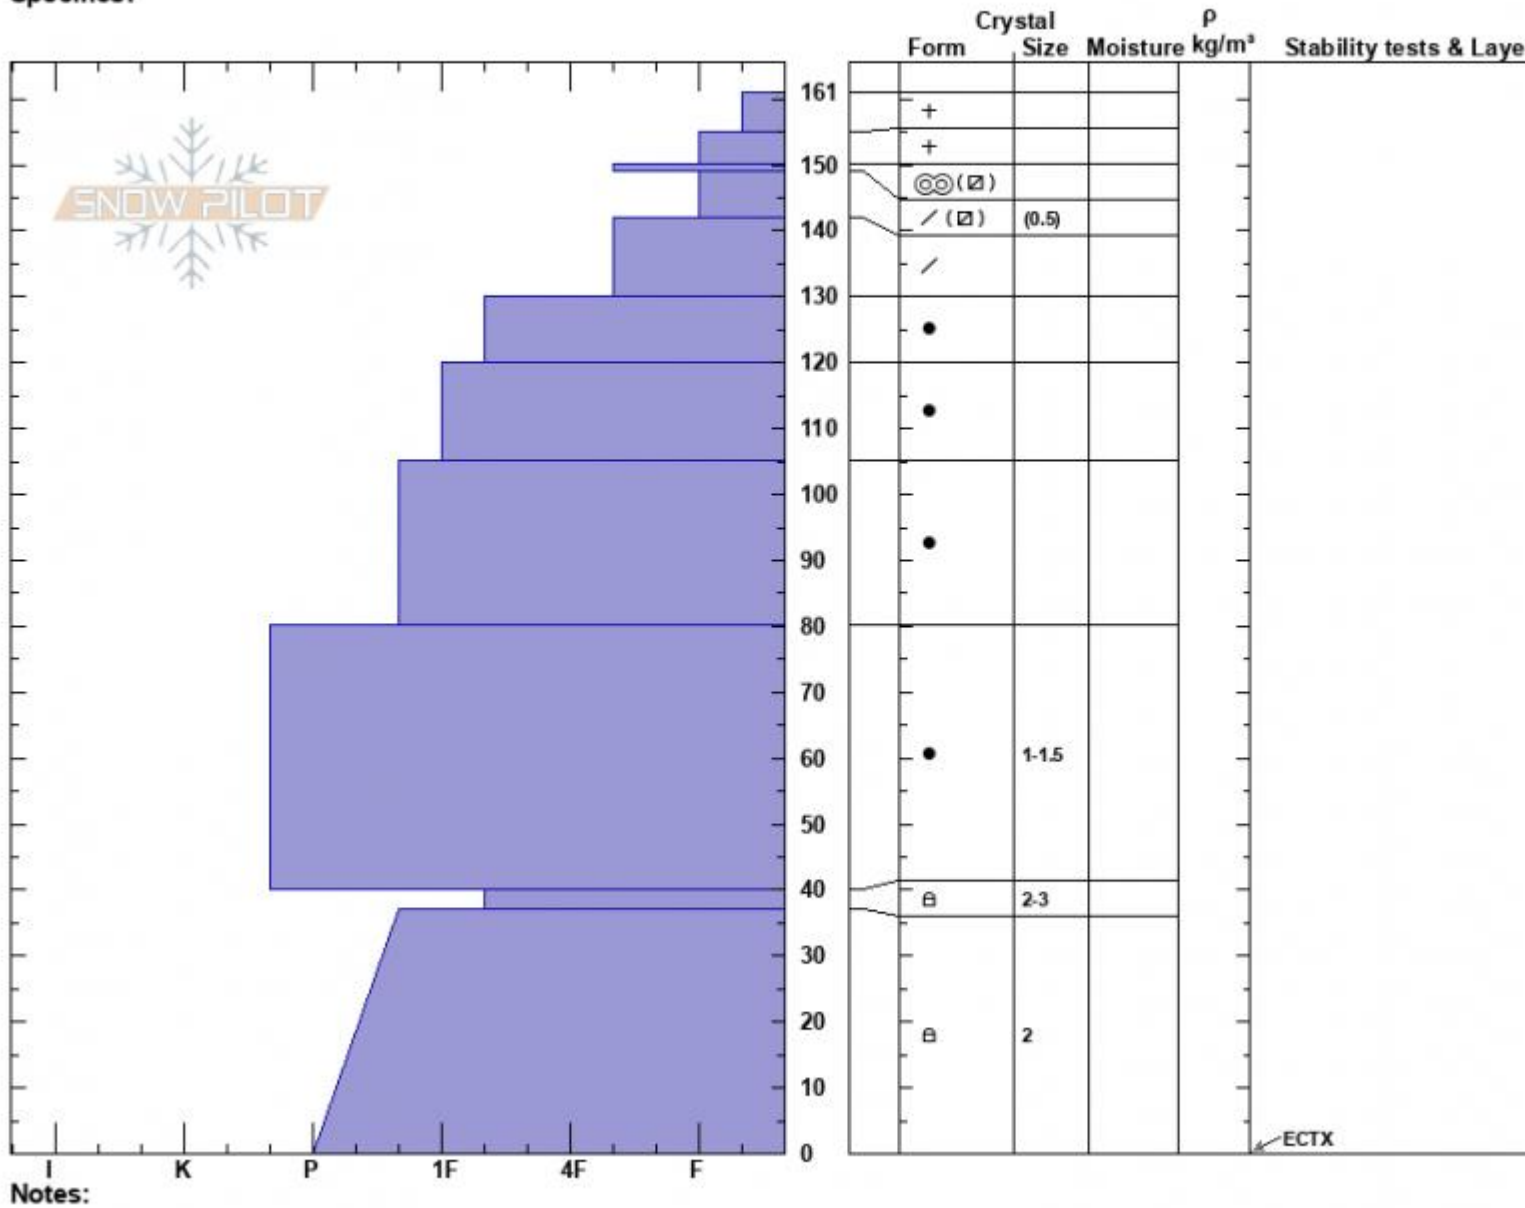

Refrigerator Chutes  
 Bridger Range  
 MT  
 Elevation: 8323 ft  
 Aspect: 2°  
 Specifics:

Haylee Darby  
 01/19/2025 - 11:50am  
 Co-ord: 45.82880N, -110.93216W  
 Slope Angle: 25°  
 Wind Loading: no

Stability:  
 Air Temperature: -14°C  
 Sky Cover: OVC  
 Precipitation: S1  
 Wind: W Calm

HS:161 Layer Notes:

Advisory Region  
 Bridger Range  
 Longitude  
 -110.93W  
 Latitude  
 45.83N  
 Bridger Range, 2025-01-19