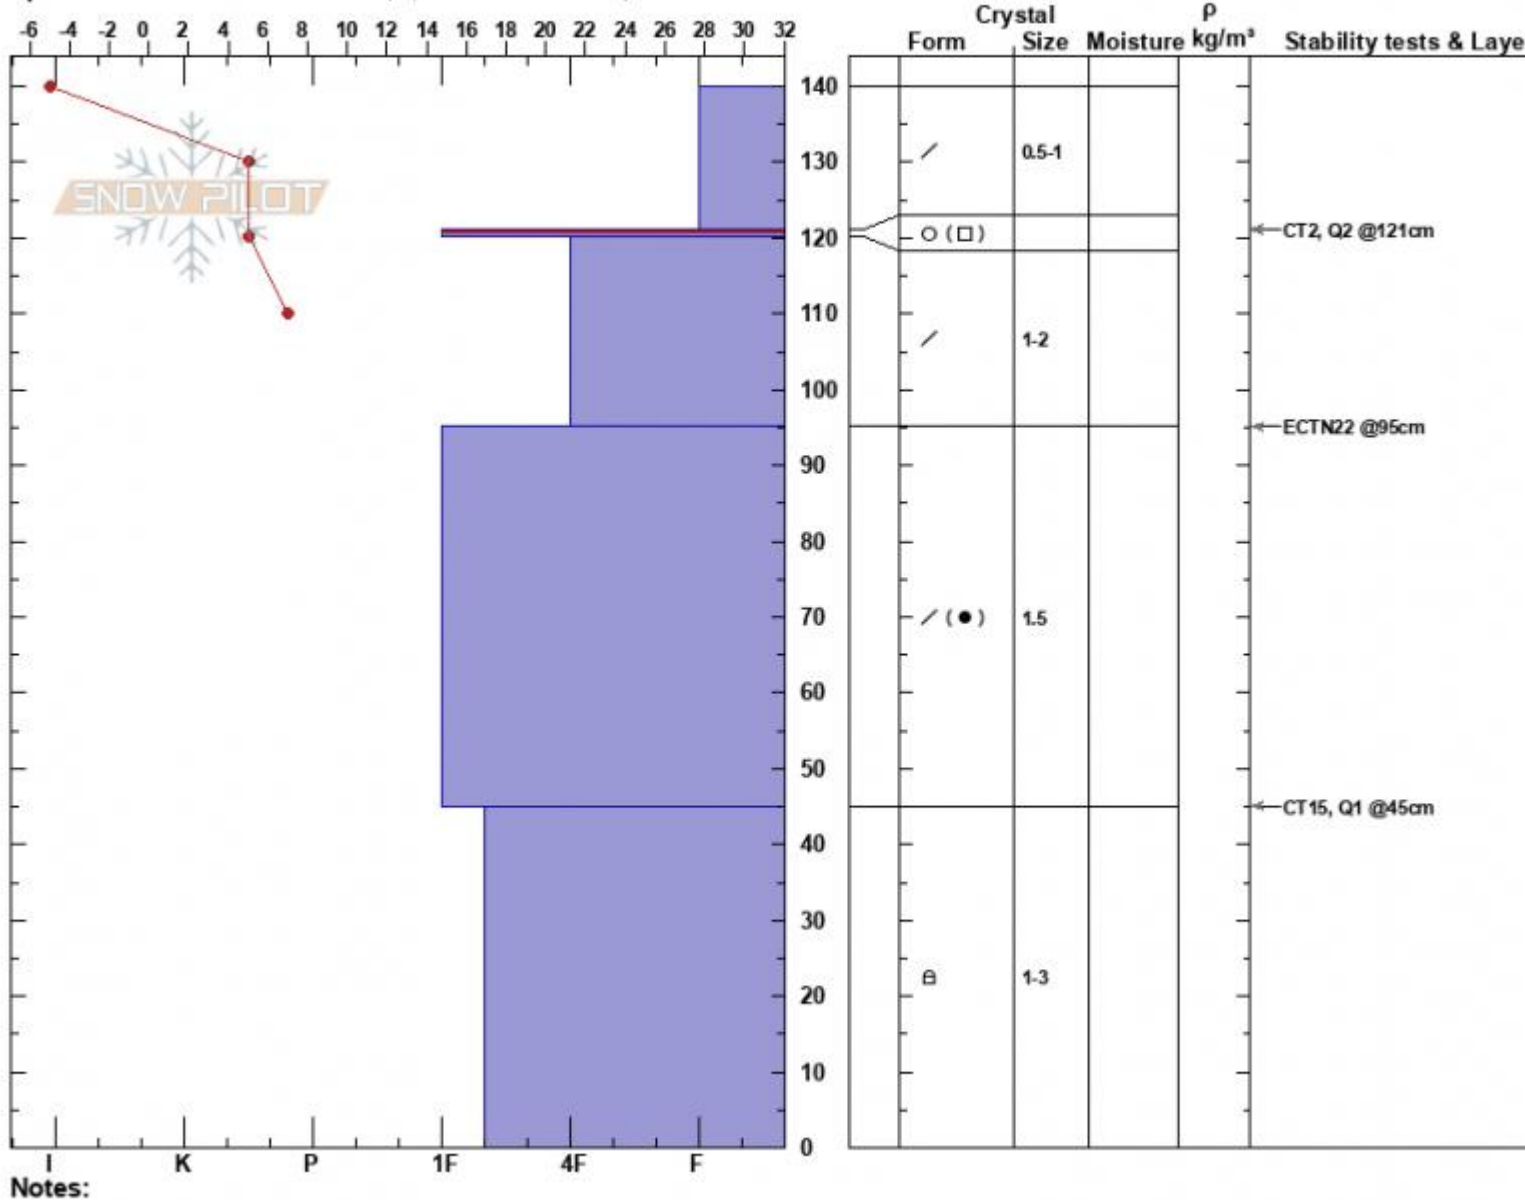

Pit Practice
 Gallatin Range-N
 MT
 Elevation: 6915 ft
 Aspect: E
 Specifics: Snowmobile tracks on slope; We snowmobiled slope

Isaac Freeland
 01/18/2025 - 4:05pm
 Co-ord: 45.49580N, -111.10465W
 Slope Angle: 27°
 Wind Loading: no

Stability: Very Good
 Air Temperature: -7°F
 Sky Cover: BKN
 Precipitation: NO
 Wind: Light Breeze

HS:140
 PF:90
 Layer Notes: 121-120cm: Problematic layer

Notes:
 Advisory Region
 Northern Gallatin
 Longitude
 -111.11W
 Latitude
 45.50N
 Northern Gallatin, 2025-01-18