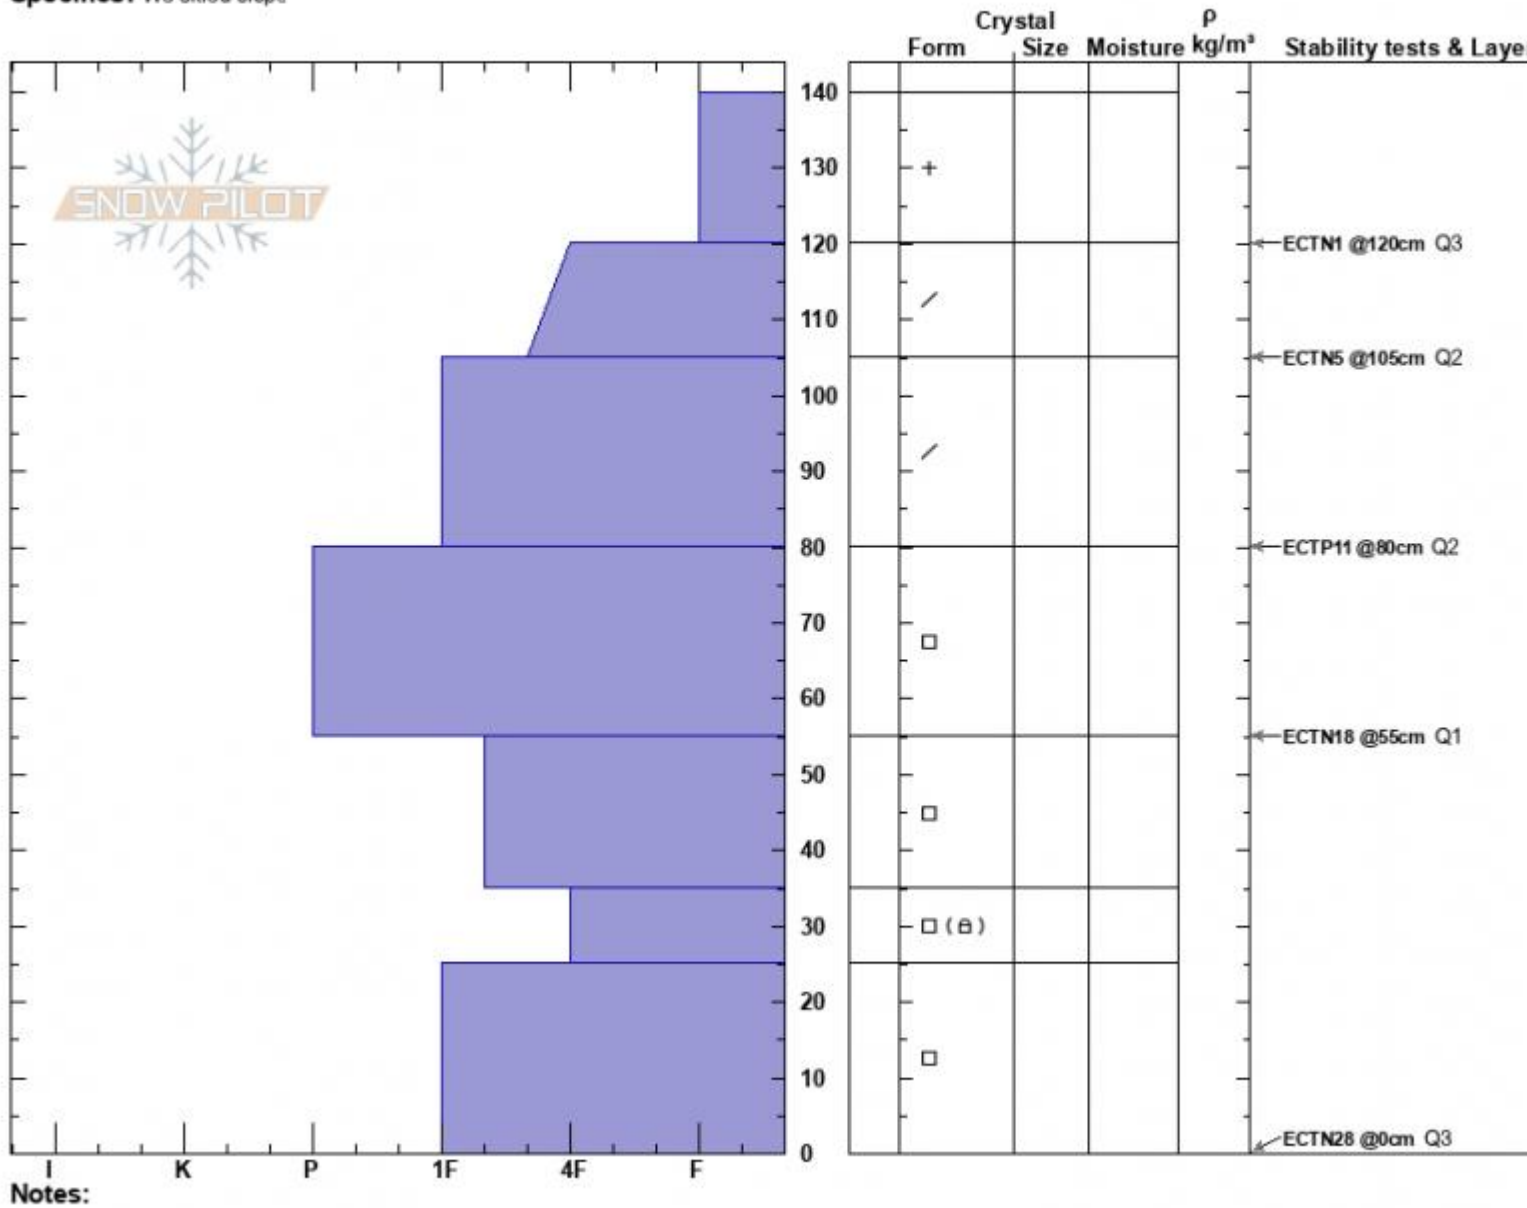

Hist. Rock Meadow
 Gallatin Range-N
 MT
 Elevation: 8400 ft
 Aspect: 70°
 Specifics: We skied slope

Eddie Webb
 01/13/2025 - 12:00pm
 Co-ord: 45.48225N, -111.01243W
 Slope Angle: 21°
 Wind Loading: no

Stability: Good
 Air Temperature:
 Sky Cover: BKN
 Precipitation: S-1
 Wind: W Calm

HS:140
 PF:62
 PS:35
 Layer Notes:

Advisory Region
 Northern Gallatin
 Longitude
 -111.01W
 Latitude
 45.48N
 Northern Gallatin, 2025-01-13