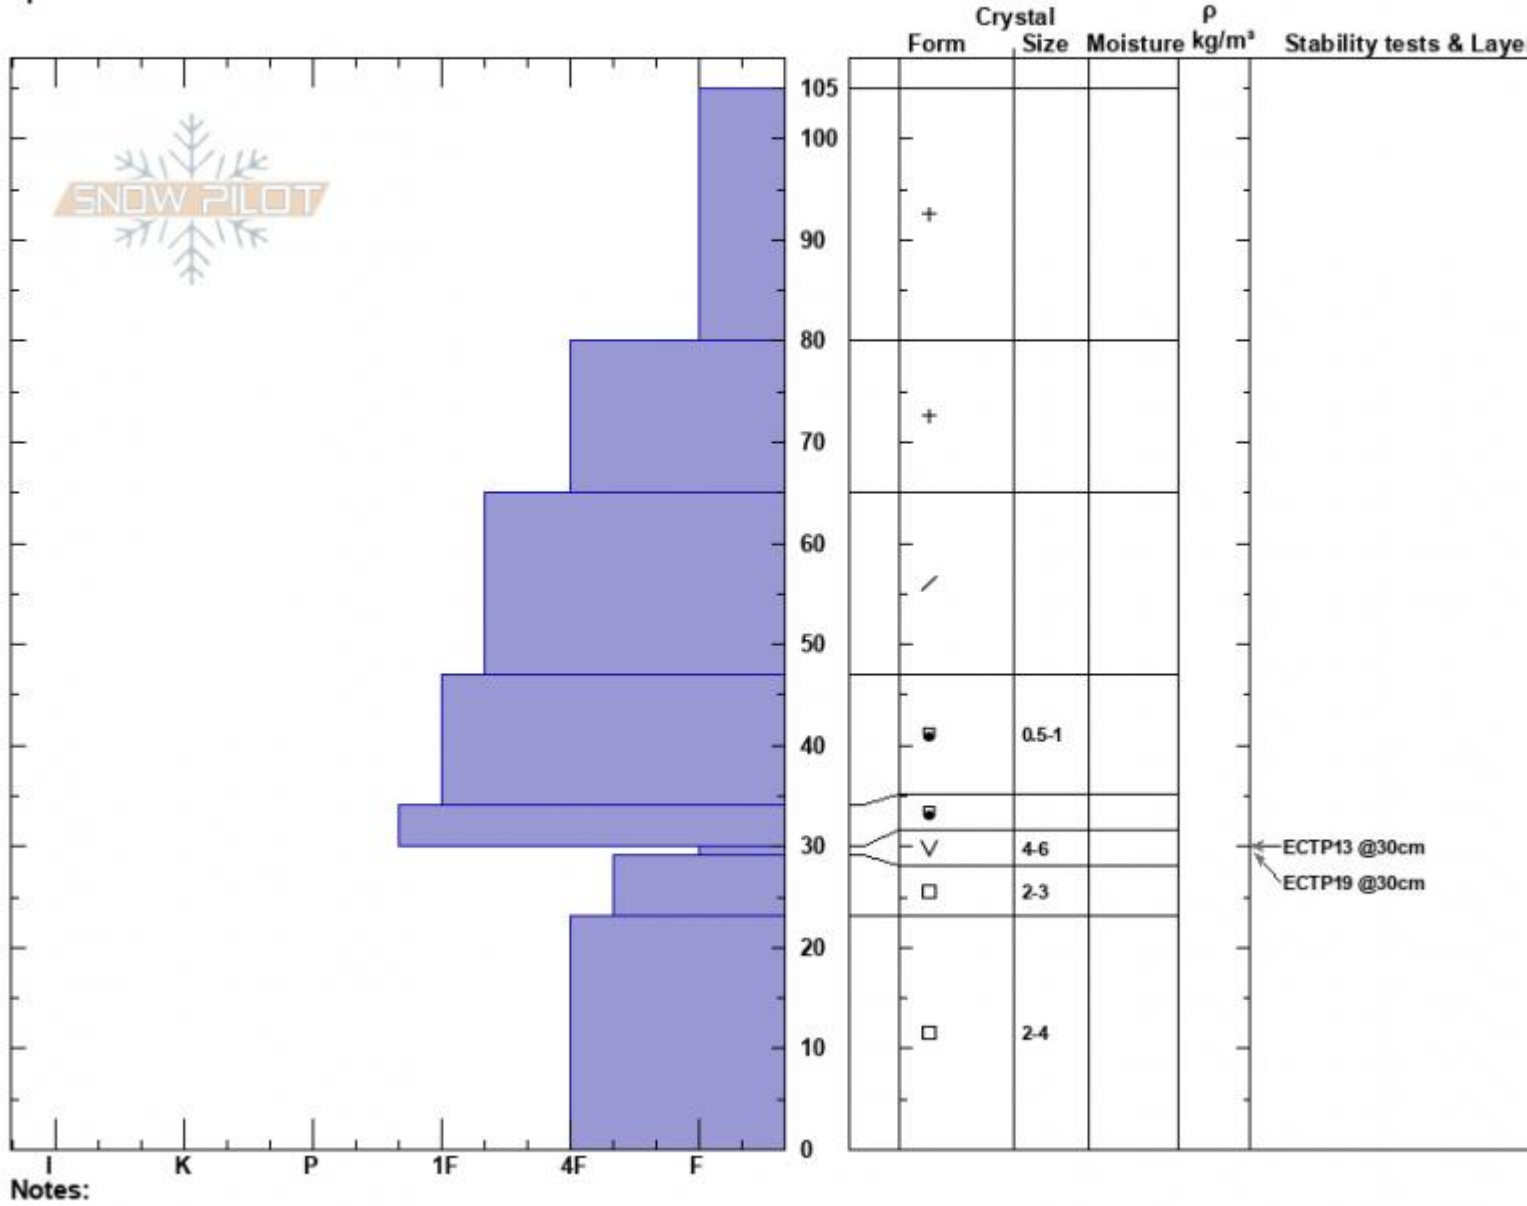

Lower Lionhead Ridge
 Lionhead Range
 MT
 Elevation: 8640 ft
 Aspect: 40°
 Specifics:

Dave Zinn
 01/02/2025 - 12:45pm
 Co-ord: 44.70757N, -111.30567W
 Slope Angle: 20°
 Wind Loading: previous

Stability: Poor
 Air Temperature:
 Sky Cover: OVC
 Precipitation: S-1
 Wind: SW Calm

HS:105 Layer Notes:
 PF:50 30-29cm:Problematic layer

Advisory Region
 Lionhead Range
 Longitude
 -111.32W
 Latitude
 44.73N
 Lionhead Range, 2025-01-03