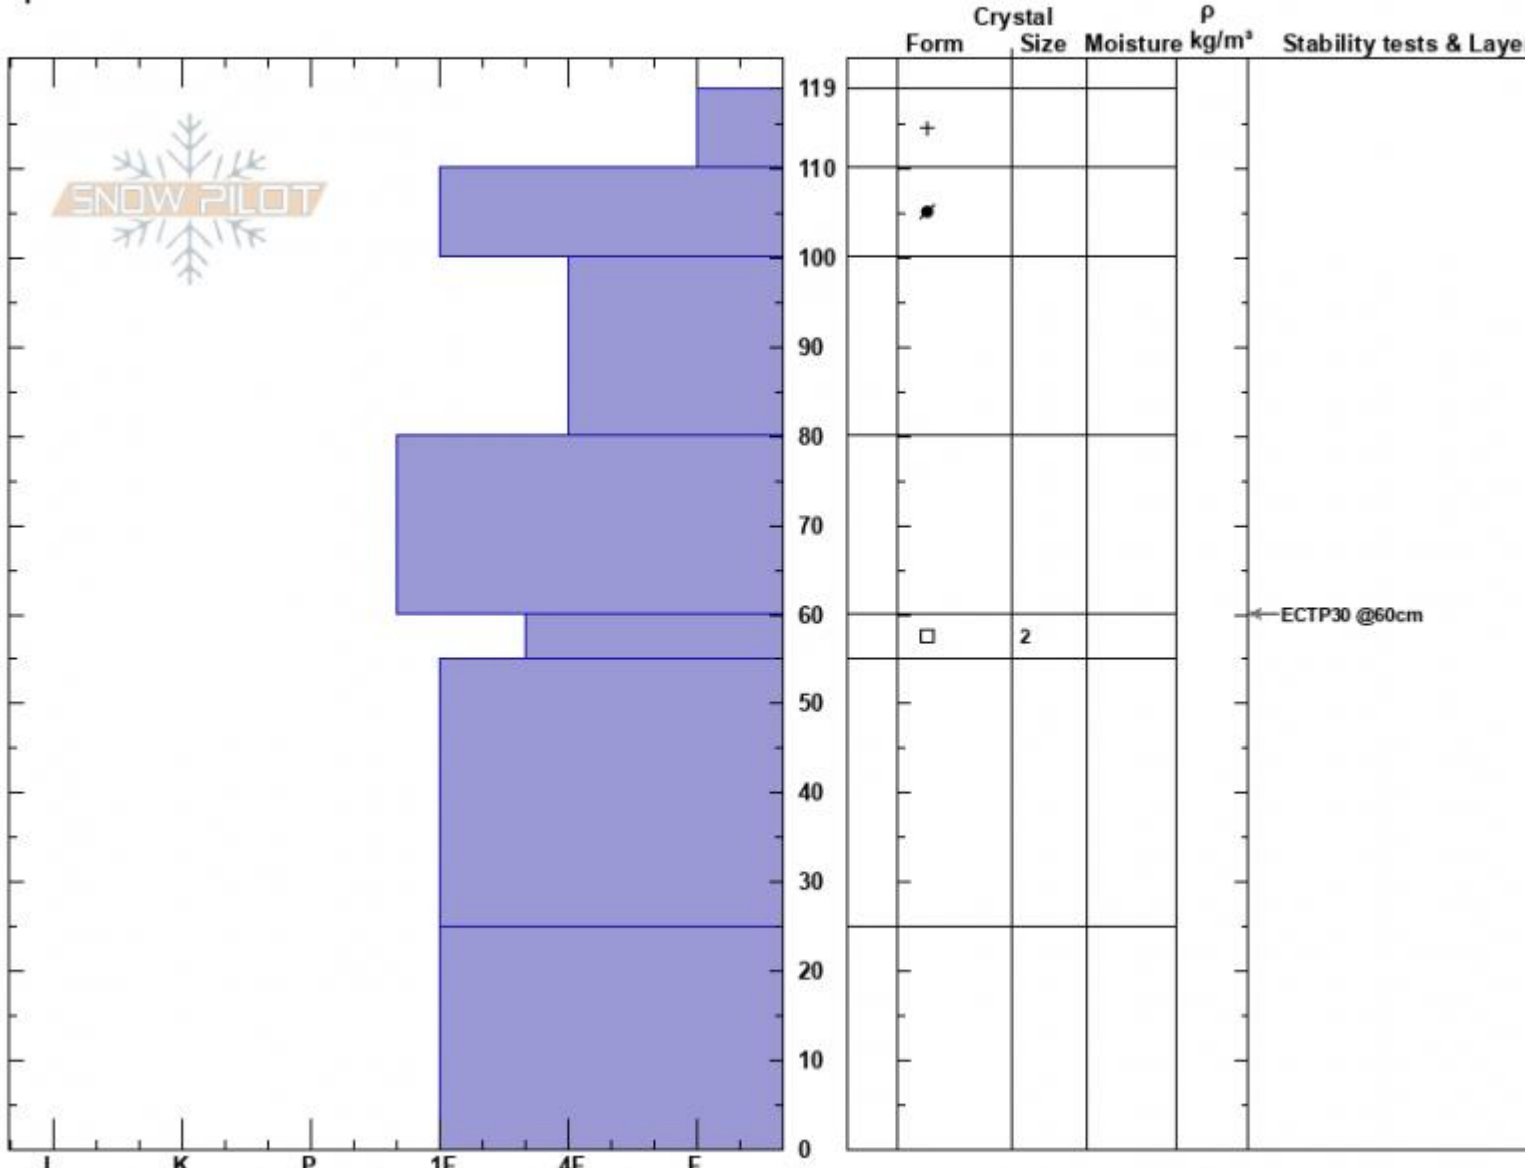

Divide Pk E facing  
 Gallatin Range-N  
 MT  
 Elevation: 9563 ft  
 Aspect: 110°  
 Specifics:

Mark Staples  
 12/27/2024 - 12:40pm  
 Co-ord: 45.40289N, -110.96975W  
 Slope Angle: 27°  
 Wind Loading:

Stability: Good  
 Air Temperature:  
 Sky Cover:  
 Precipitation:  
 Wind:

HS:119    **Layer Notes:**  
 60-55cm: Problematic layer

Notes: Similar stratigraphy as a northeast facing pit about 500 feet lower and 0.7 miles away except that pit had ECTN on the faceted layer.

Divide Peak 9560ft E facing profile 27 Dec 2024

Advisory Region  
 Northern Gallatin  
 Longitude  
 -110.98W

Latitude

45.40N

Northern Gallatin, 2024-12-27