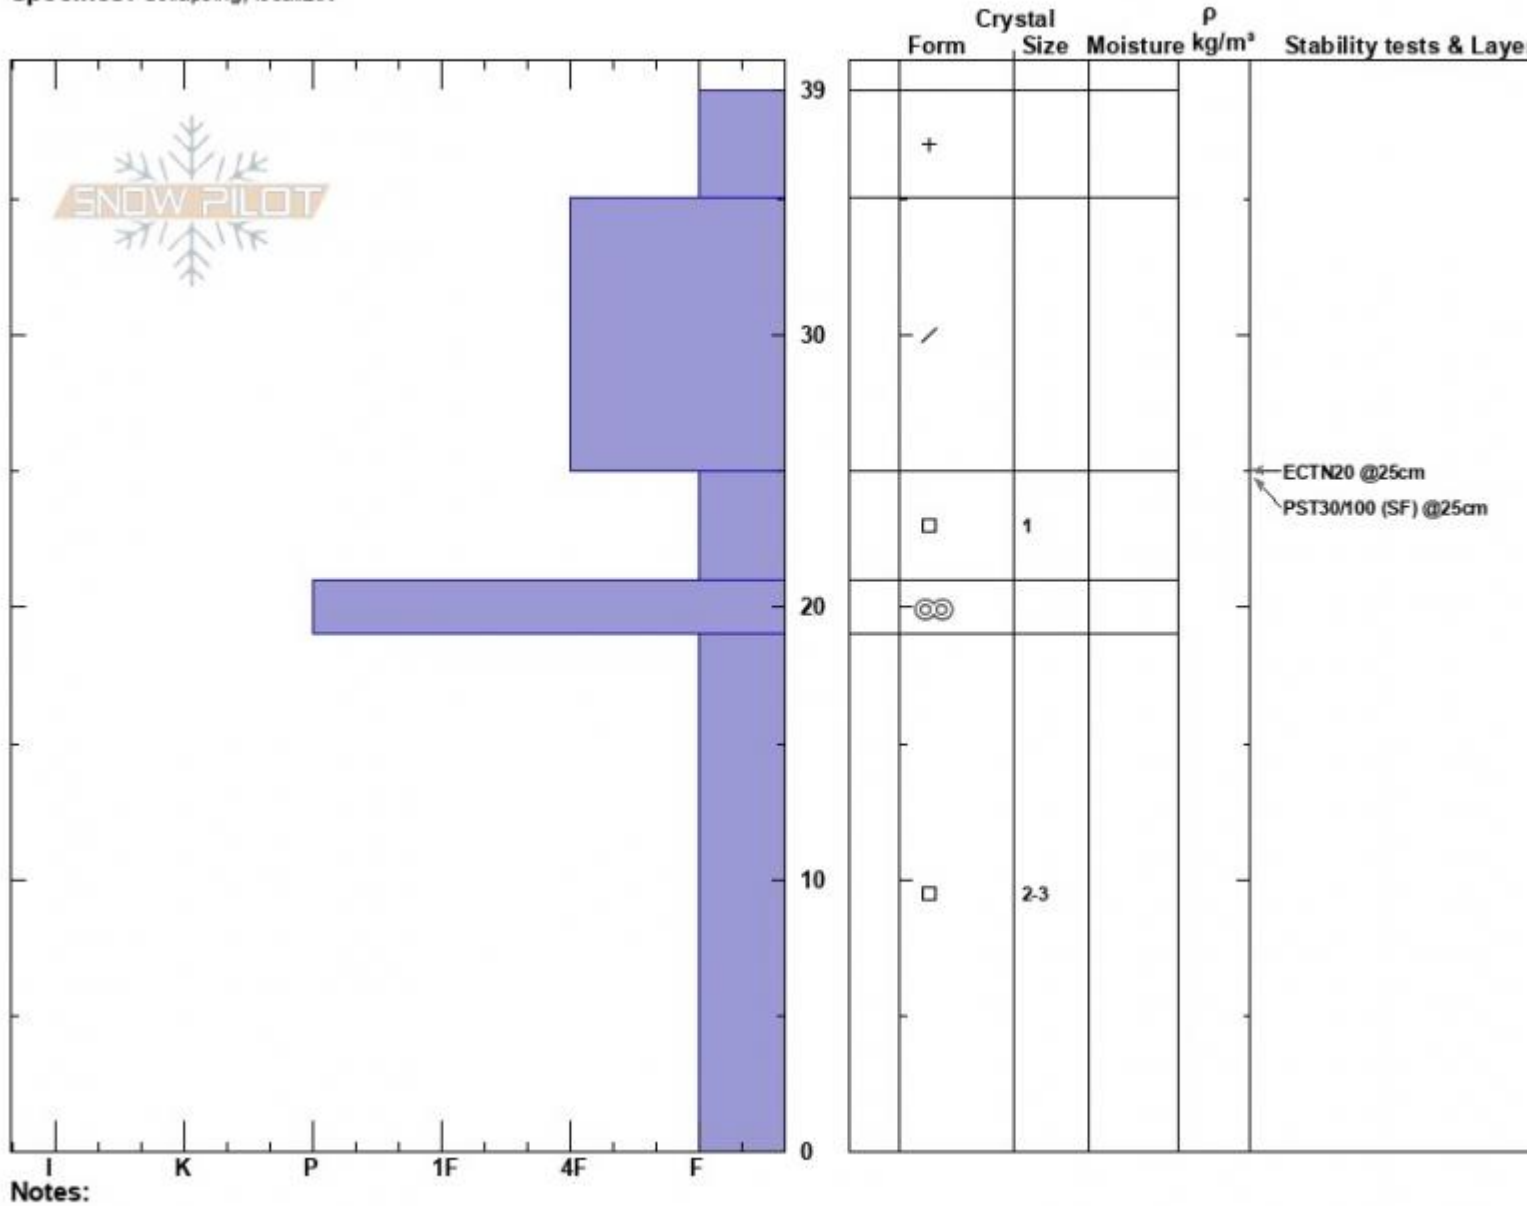

Bacon Rind South
 Madison Range-S
 MT
 Elevation: 8630 ft
 Aspect: 140°
 Specifics: Collapsing, localizer

Haylee Darby
 12/23/2024 - 11:15am
 Co-ord: 44.96911N, -111.09446W
 Slope Angle: 24°
 Wind Loading: no

Stability:
 Air Temperature: -2°C
 Sky Cover: OVC
 Precipitation: S-1
 Wind: SW Calm

HS:39
 PF:35
 Layer Notes:

Notes:
 Advisory Region
 Southern Madison
 Longitude
 -111.10W
 Latitude
 44.96N
 Southern Madison, 2024-12-23