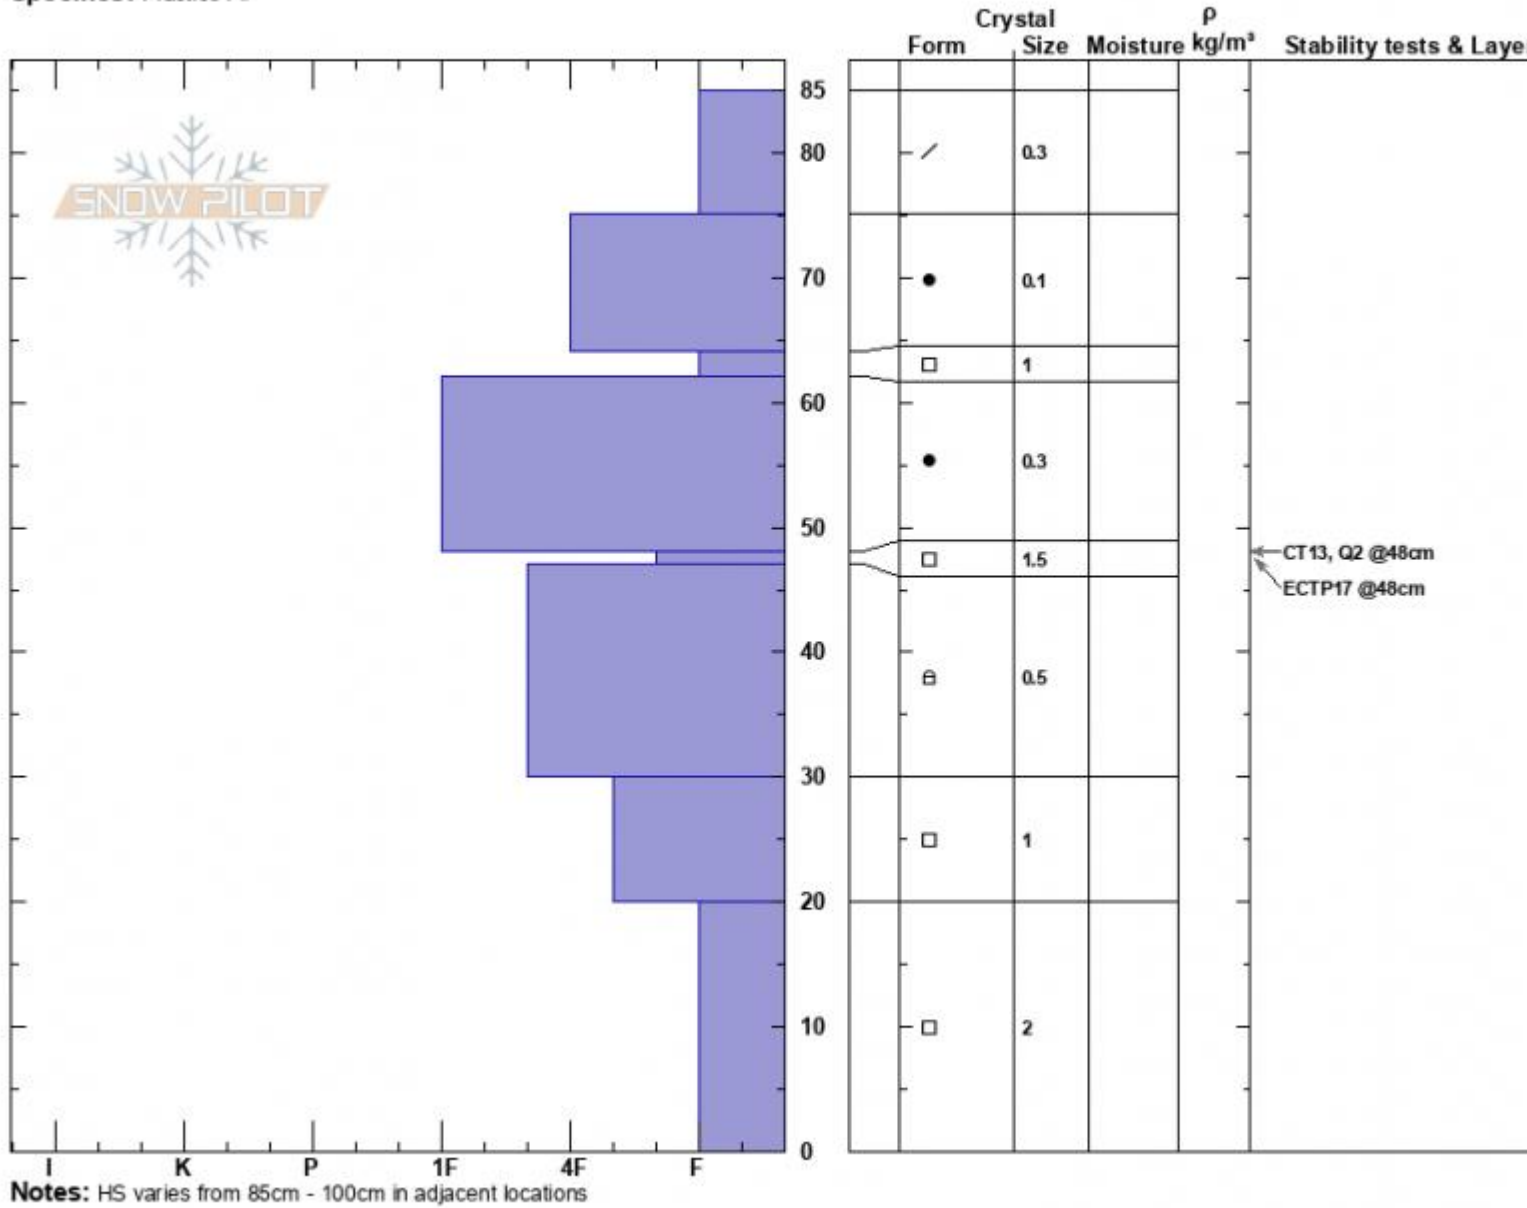

West Henderson  
 Beartooths  
 MT  
 Elevation: 9820 ft  
 Aspect: 270°  
 Specifics: Practice Pit

Austin Hart  
 12/21/2024 - 11:00am  
 Co-ord: 12T 583548W 4988315N  
 Slope Angle: 20°  
 Wind Loading: previous

Stability:  
 Air Temperature: 0°C  
 Sky Cover: CLR  
 Precipitation: NO  
 Wind: SW Light Breeze

HS:85  
 PF:50  
 PS:15  
 Layer Notes:  
 48-47cm:Problematic layer

Advisory Region  
 Cooke City  
 Longitude  
 -109.94W  
 Latitude  
 45.04N  
 Cooke City, 2024-12-22