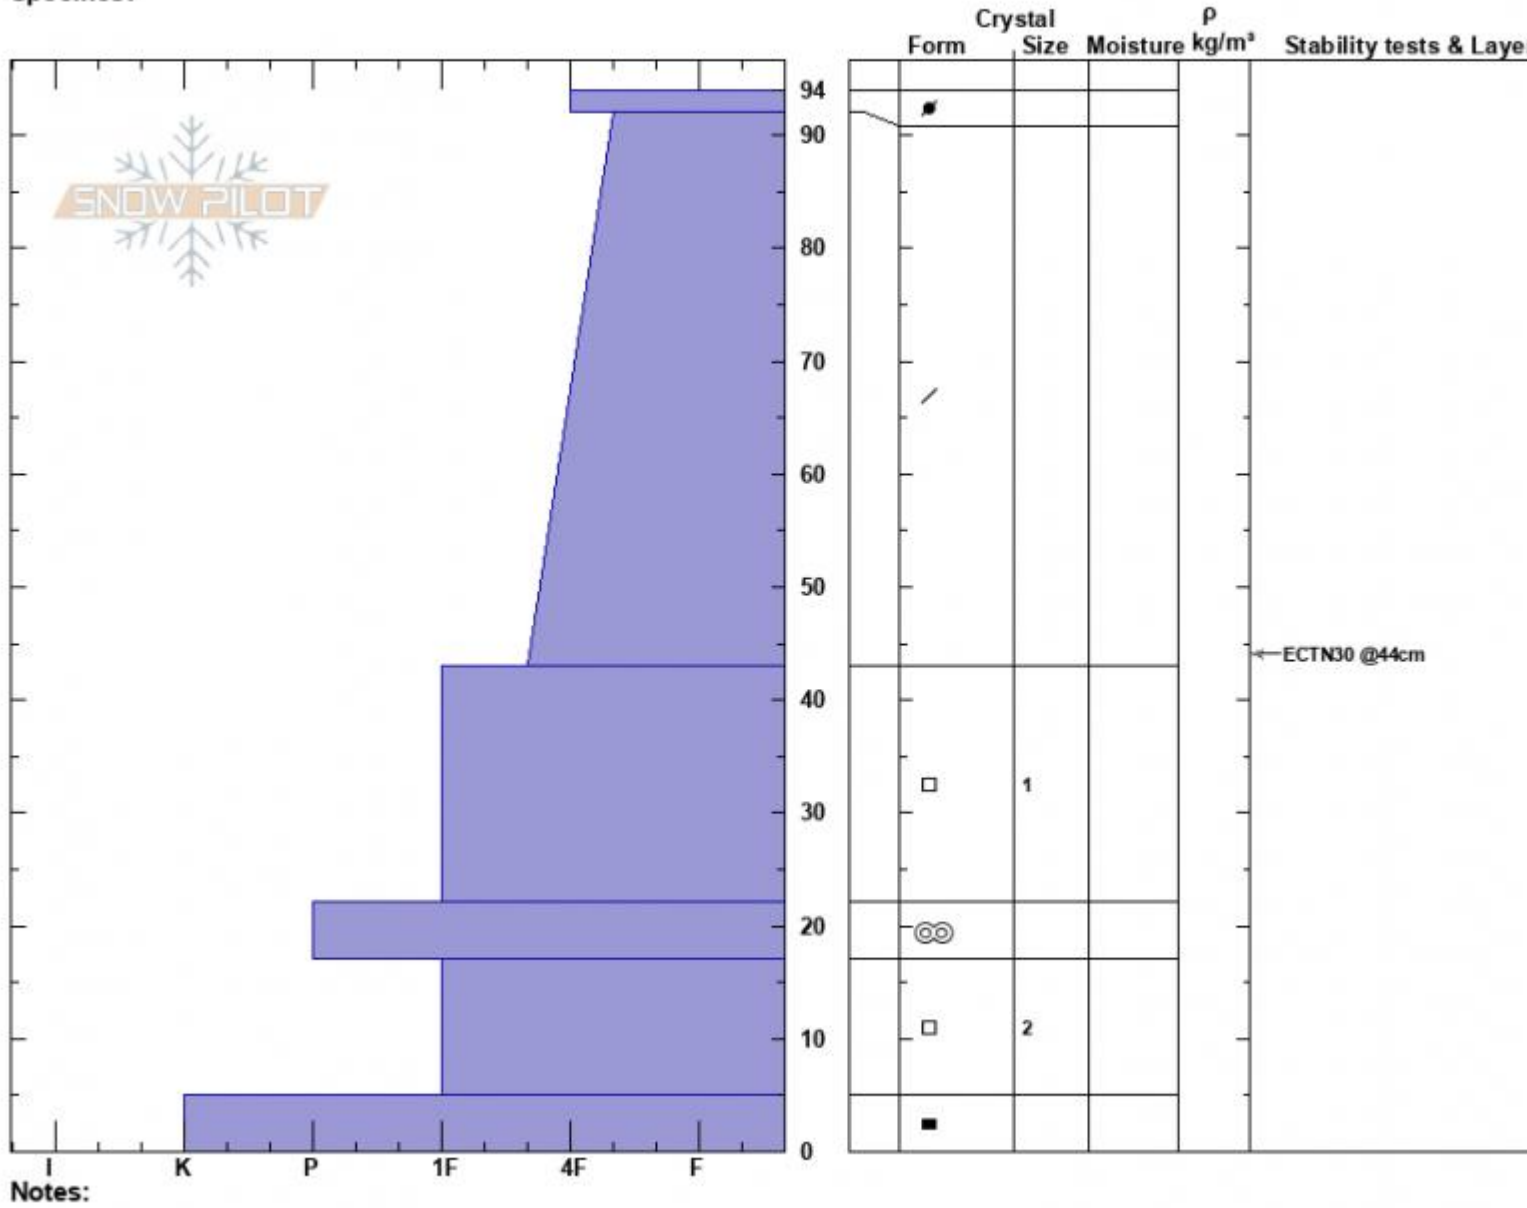

The Throne North
 Bridger Range
 MT
 Elevation: 8373 ft
 Aspect: 323°
 Specifics:

Haylee Darby
 12/19/2024 - 1:30pm
 Co-ord: 45.88261N, -110.95281W
 Slope Angle: 21°
 Wind Loading:

Stability:
 Air Temperature: 0°C
 Sky Cover: FEW
 Precipitation: NO
 Wind: W Light Breeze

HS:94 Layer Notes:

Advisory Region
 Bridger Range
 Longitude
 -110.95W
 Latitude
 45.88N
 Bridger Range, 2024-12-19