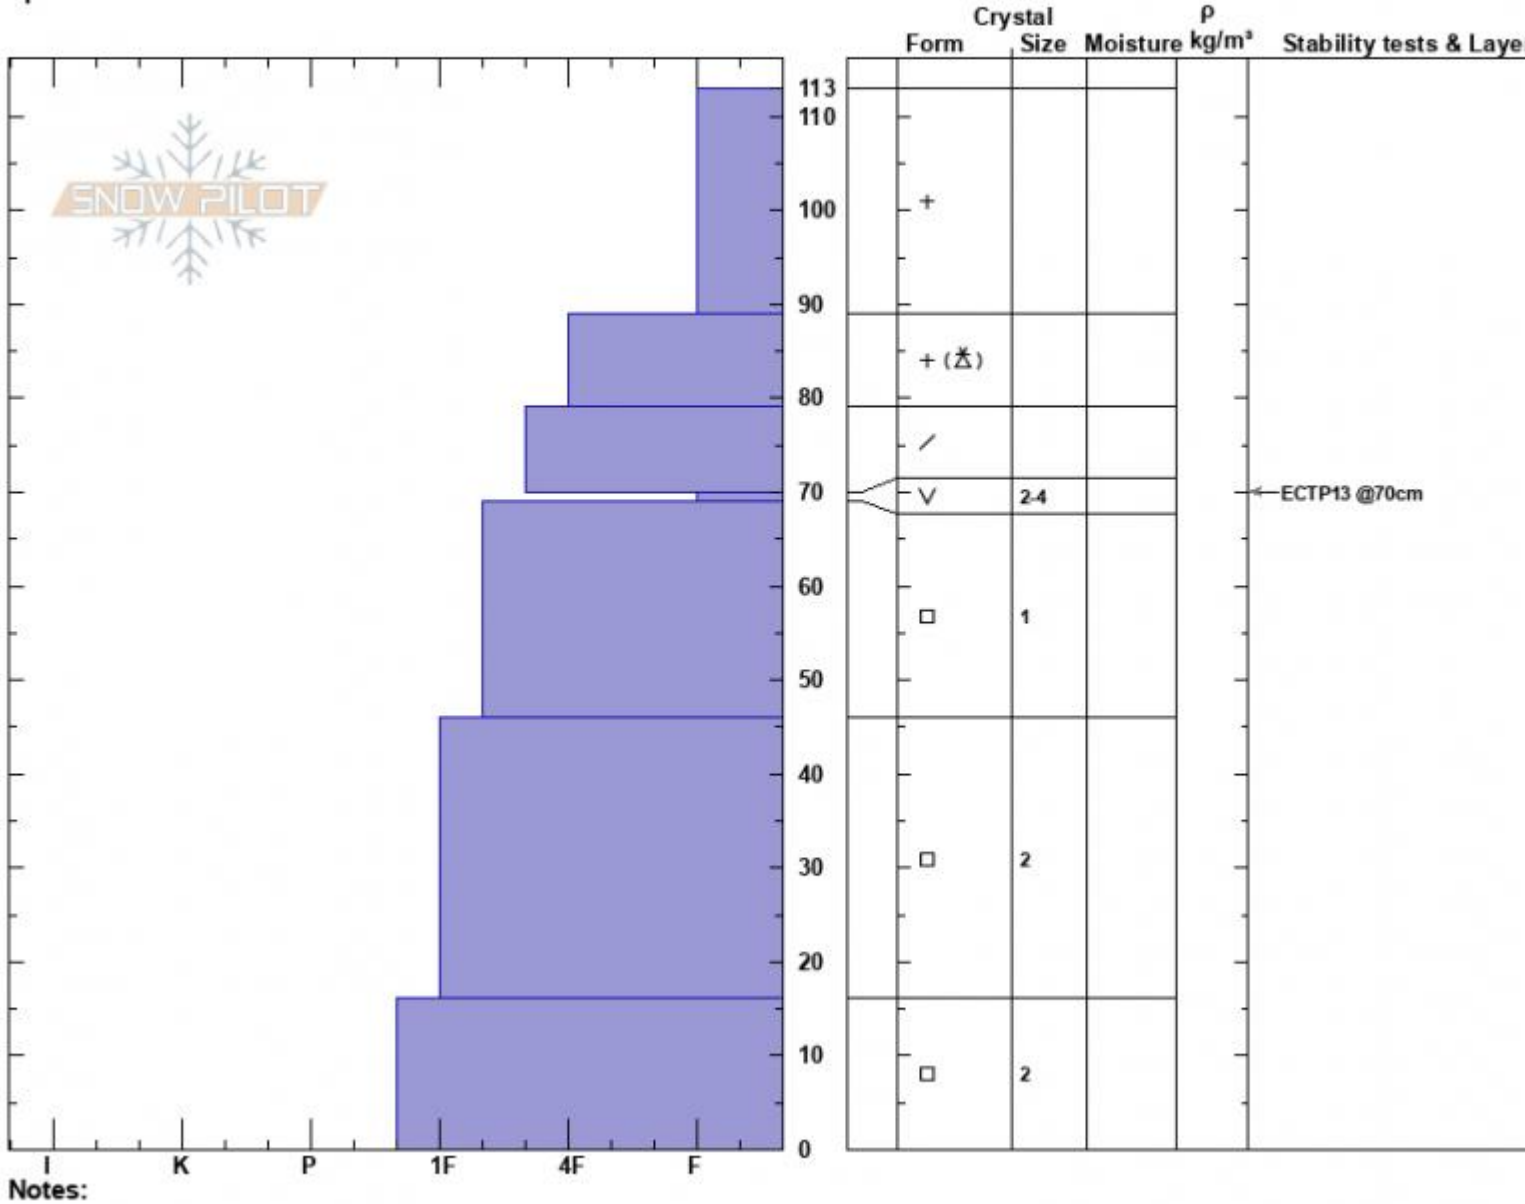

Almost Died
 Cooke City
 MT
 Elevation: 9420 ft
 Aspect: 12°
 Specifics:

Haylee Darby
 12/16/2024 - 2:44pm
 Co-ord: 45.04994N, -109.92896W
 Slope Angle: 25°
 Wind Loading:

Stability:
 Air Temperature: -7°C
 Sky Cover: OVC
 Precipitation: S1
 Wind: W Calm

HS:113 Layer Notes:

Notes:
 Advisory Region
 Cooke City
 Longitude
 -109.95W
 Latitude
 45.06N
 Cooke City, 2024-12-16