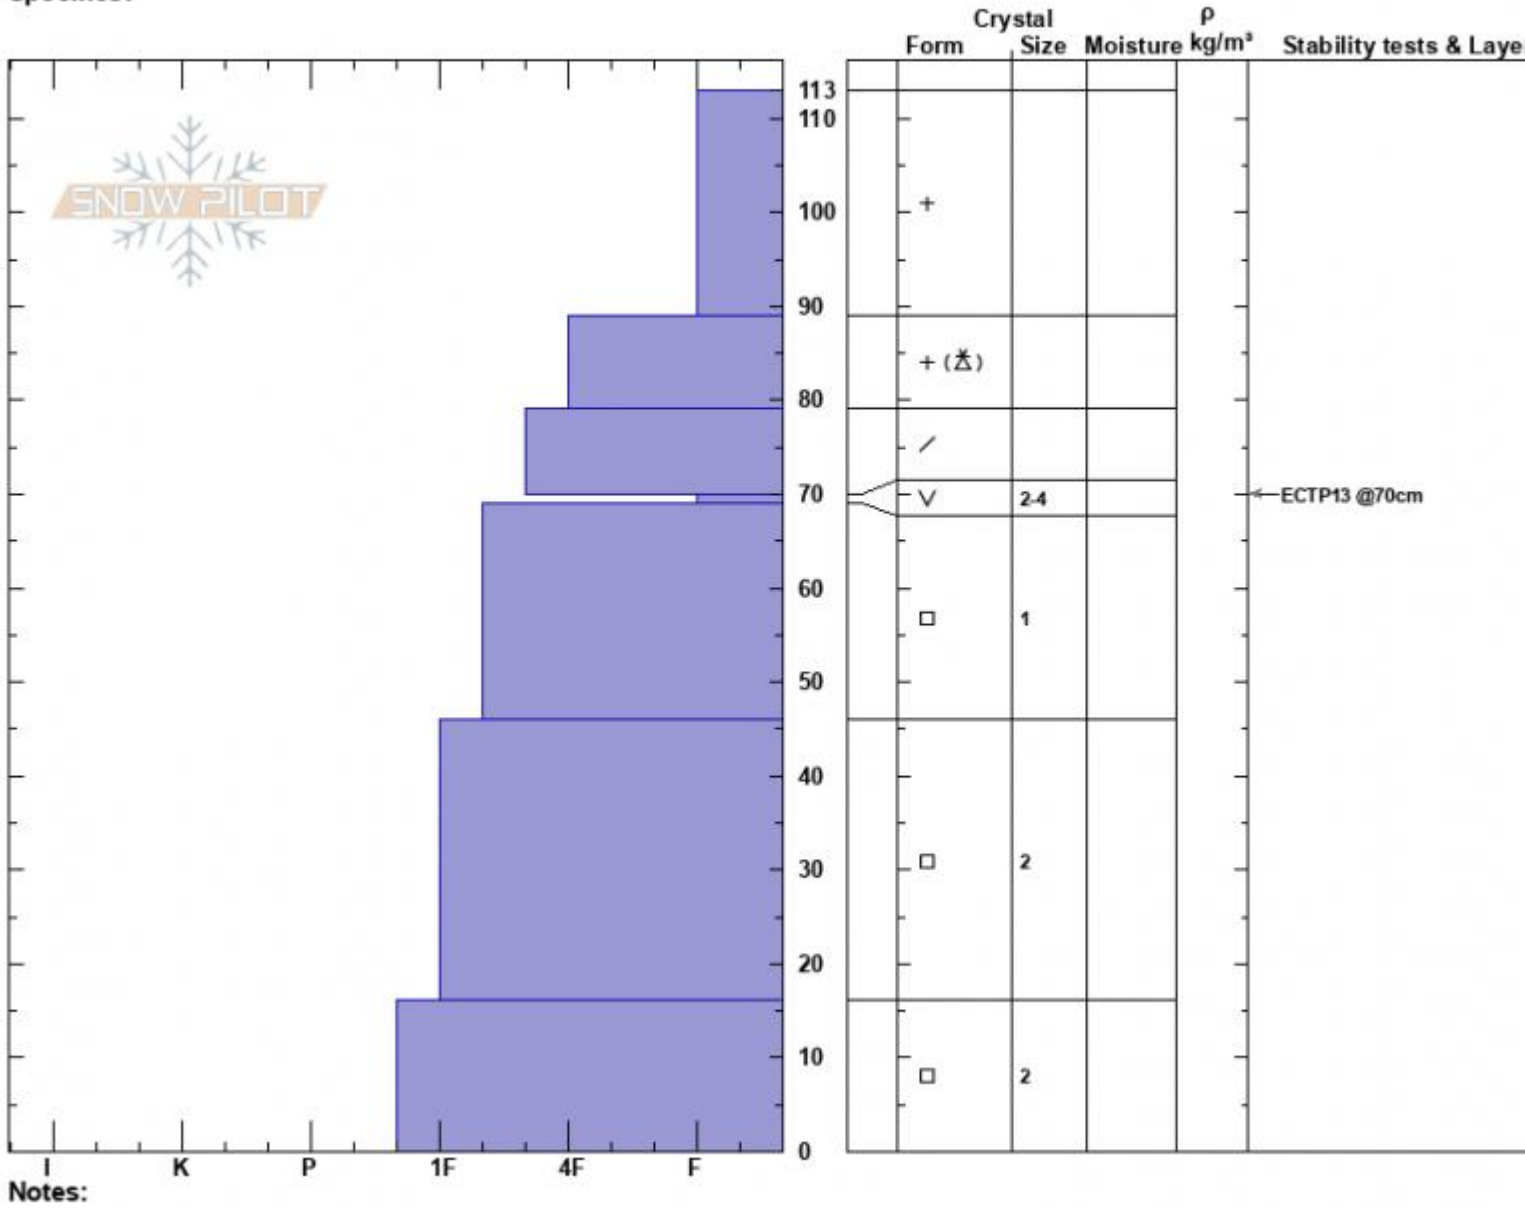

Almost Died  
 Cooke City  
 MT  
 Elevation: 9420 ft  
 Aspect: 12°  
 Specifics:

Haylee Darby  
 12/16/2024 - 2:44pm  
 Co-ord: 45.04994N, -109.92896W  
 Slope Angle: 25°  
 Wind Loading:

Stability:  
 Air Temperature: -7°C  
 Sky Cover: OVC  
 Precipitation: S1  
 Wind: W Calm

HS:113 Layer Notes:

Advisory Region  
 Cooke City  
 Longitude  
 -109.95W  
 Latitude  
 45.06N  
 Cooke City, 2024-12-16