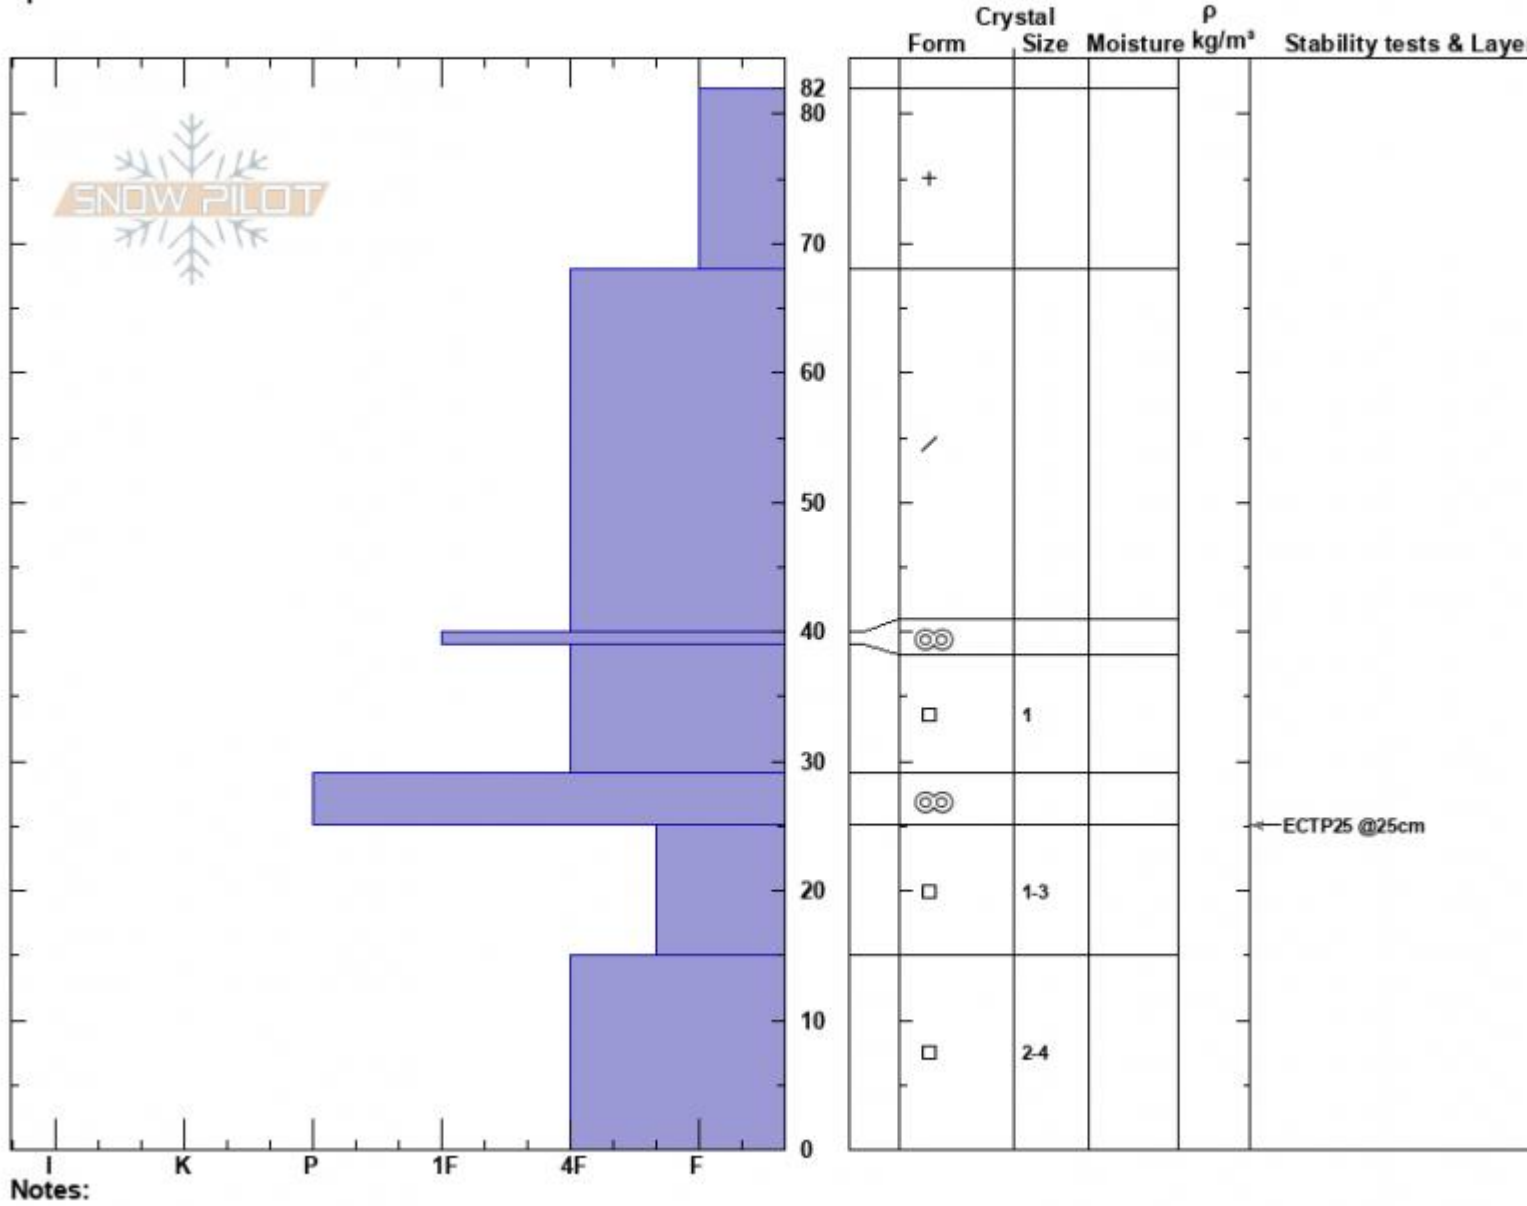

Marty's
 Cooke City
 MT
 Elevation: 9432 ft
 Aspect: 188°
 Specifics:

Haylee Darby
 12/17/2024 - 10:45am
 Co-ord: 45.04830N, -109.94580W
 Slope Angle: 29°
 Wind Loading: no

Stability:
 Air Temperature: 0°C
 Sky Cover: FEW
 Precipitation: NO
 Wind: NW Calm

HS:82 Layer Notes:

Advisory Region
 Cooke City
 Longitude
 -109.95W
 Latitude
 45.05N
 Cooke City, 2024-12-17