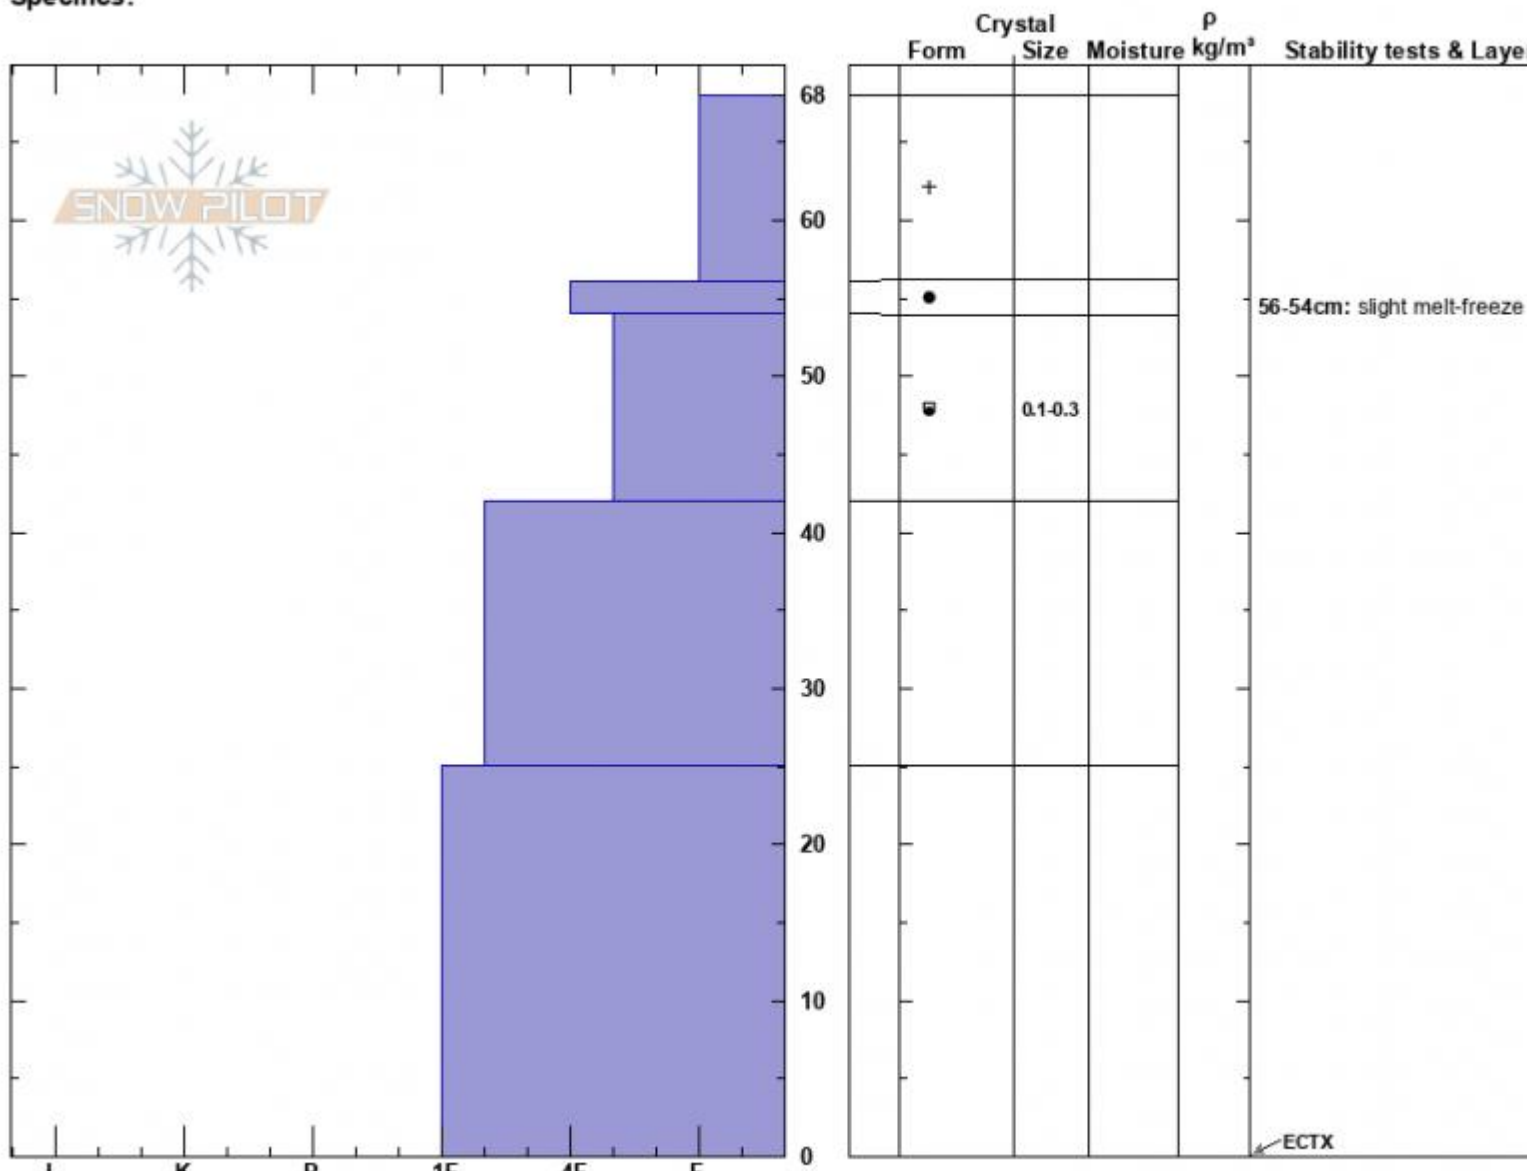

Texas Meadows north
 Bridger Range
 MT
 Elevation: 7860 ft
 Aspect: 307°
 Specifics:

Mark Staples
 12/10/2024 - 11:30am
 Co-ord: 45.84041N, -110.93538W
 Slope Angle: 19°
 Wind Loading: no

Stability: Good
 Air Temperature:
 Sky Cover: FEW
 Precipitation:
 Wind: NW Moderate

HS:68
Layer Notes:
 56-54cm: slight melt-freeze
 54-42cm: Problematic layer

Notes: Overall surprisingly supportable snowpack. Faceting of the old snow surface that was just buried is evident but generally minimal. The bridgers experience more melt-freeze than other areas due to lower elevations.

Snow profile N facing by Texas Meadow

Advisory Region
 Bridger Range
 Longitude
 -110.94W

Latitude

45.84N

Bridger Range, 2024-12-10