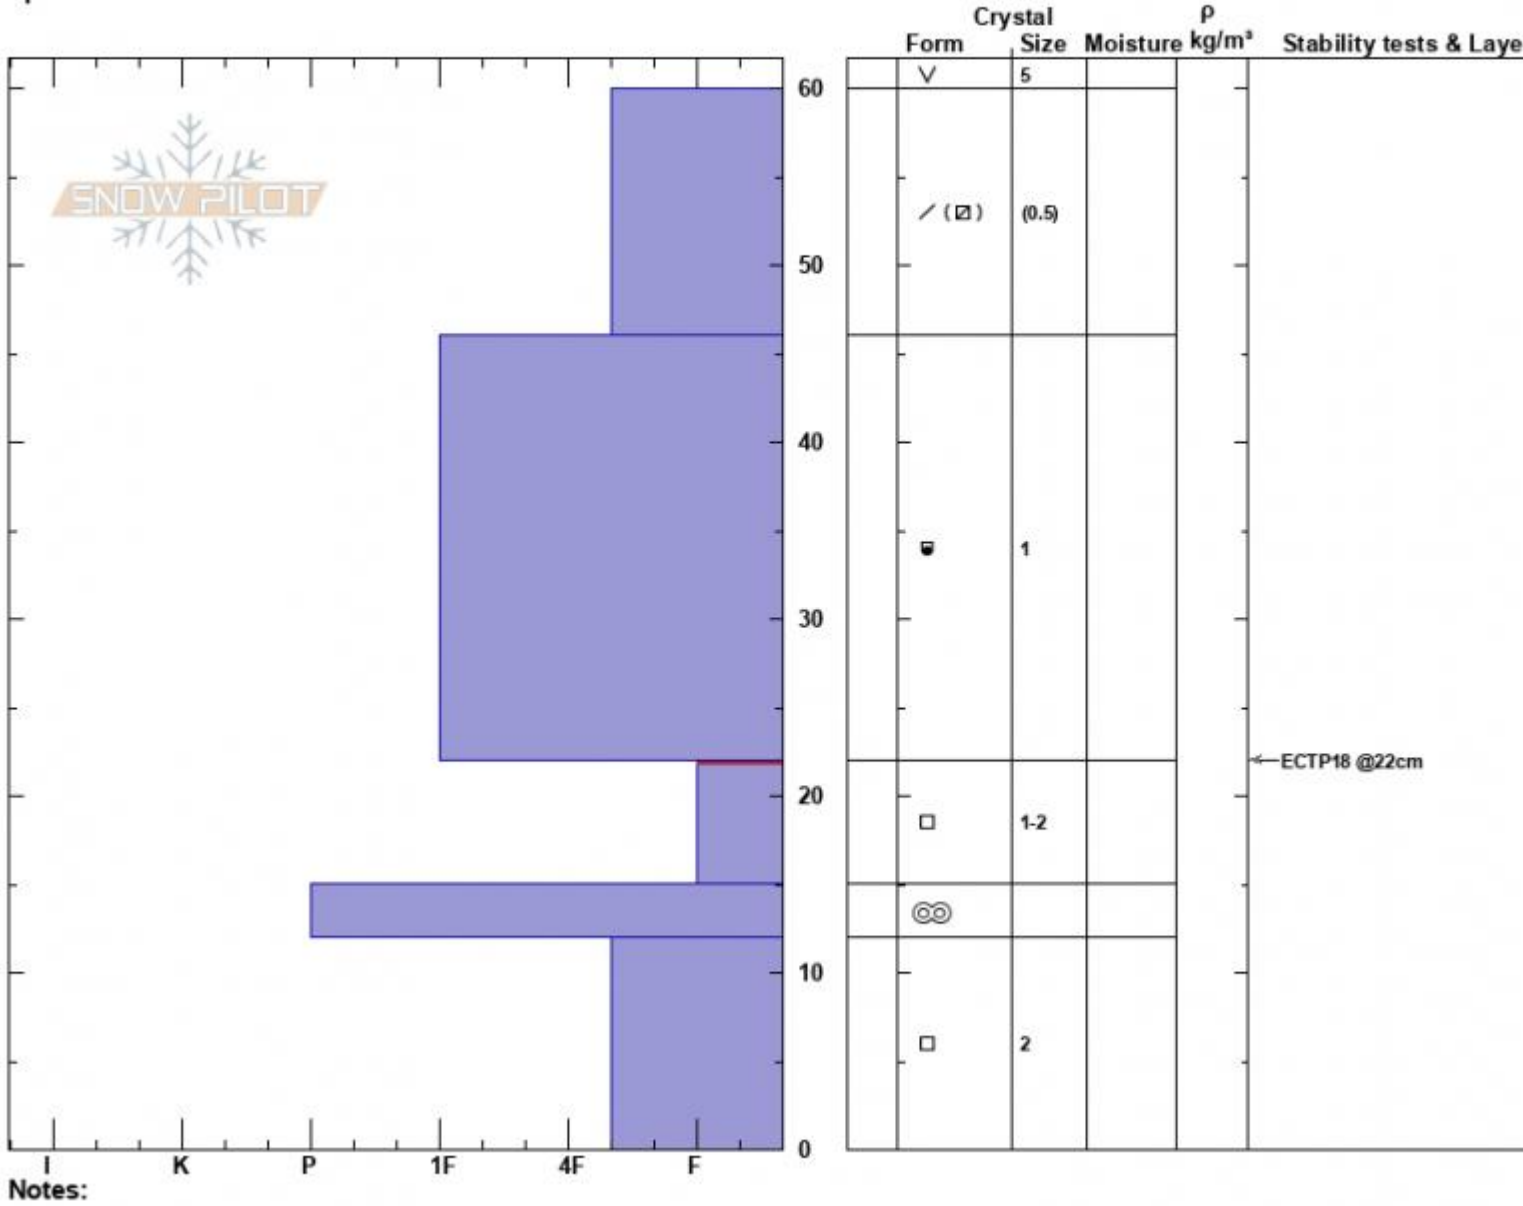

Sunlight Basin Profile
 Madison Range-S
 MT
 Elevation: 9480 ft
 Aspect: 95°
 Specifics:

Dave Zinn
 12/03/2024 - 11:20am
 Co-ord: 44.97486N, -111.31403W
 Slope Angle: 24°
 Wind Loading: previous

Stability: Good
 Air Temperature:
 Sky Cover: CLR
 Precipitation: NO
 Wind: Calm

HS:60
 PF:40
 Layer Notes:
 22-15cm: Problematic layer

Advisory Region
 Southern Madison
 Longitude
 -111.27W
 Latitude
 45.06N
 Southern Madison, 2024-12-03