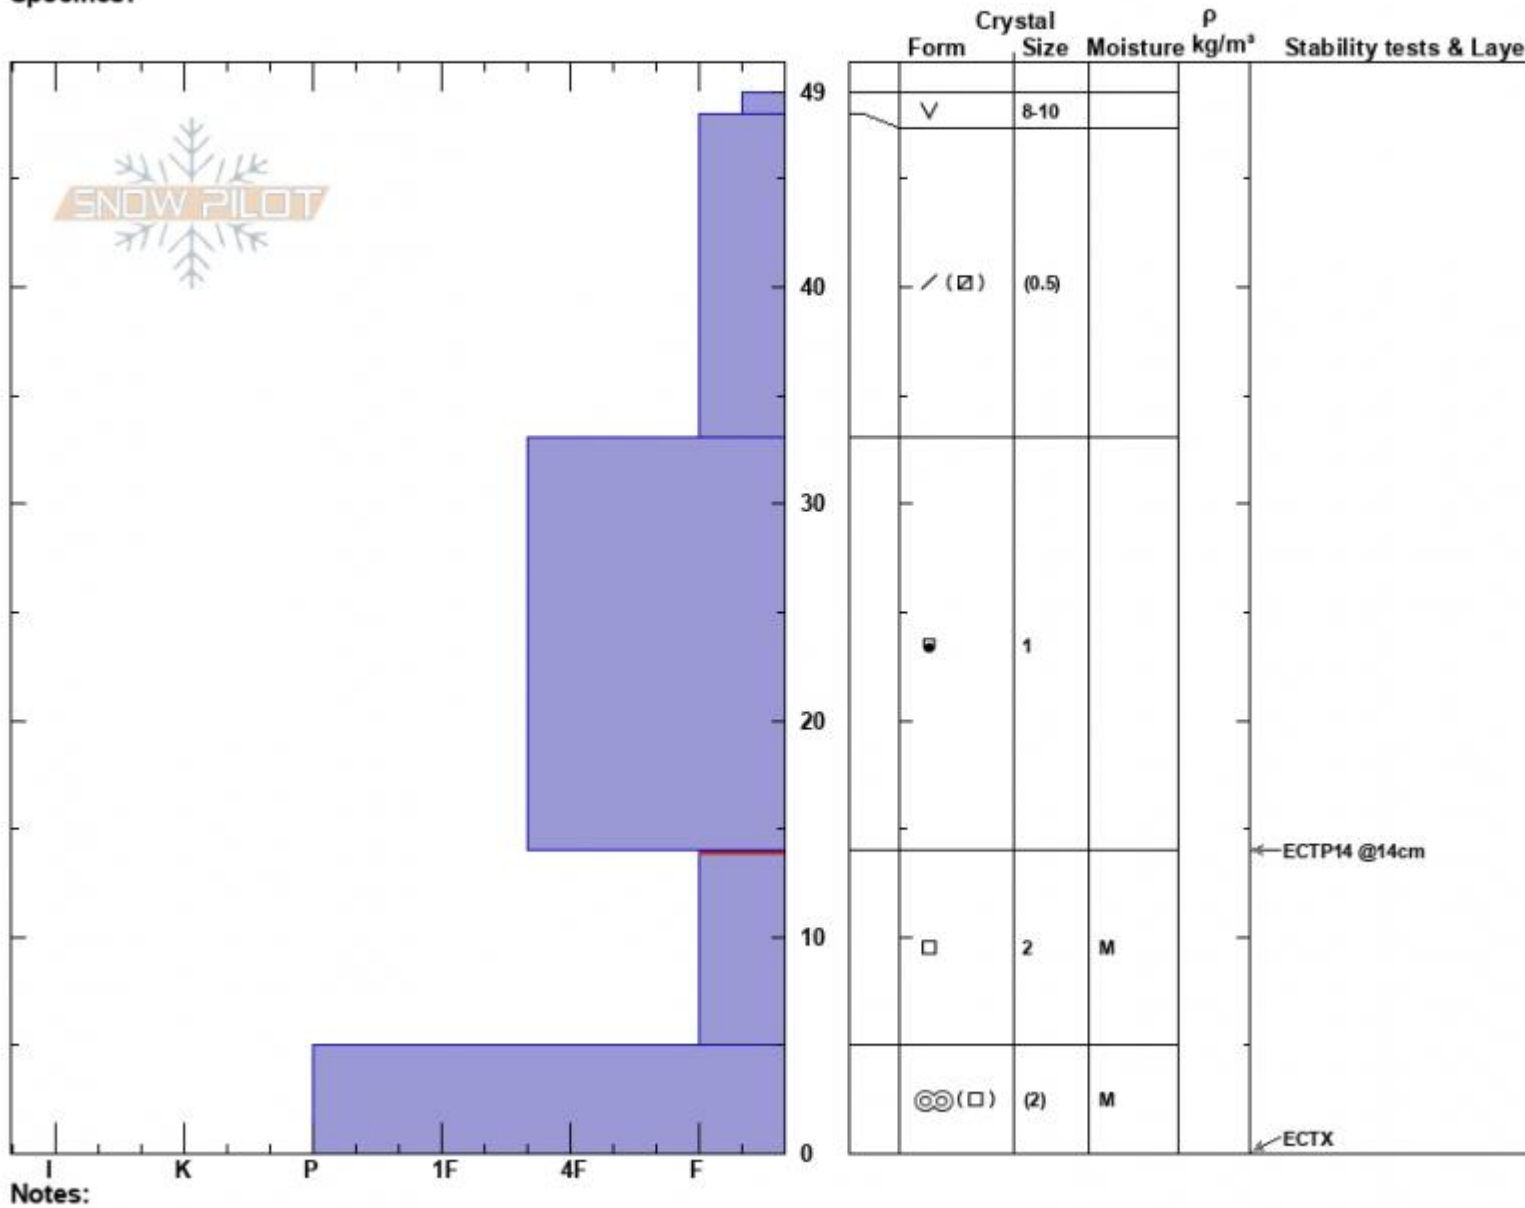

Wilderness Boundary
 Madison Range-S
 MT
 Elevation: 8850 ft
 Aspect: 240°
 Specifics:

Dave Zinn
 12/03/2024 - 12:15pm
 Co-ord: 44.97699N, -111.35905W
 Slope Angle: 20°
 Wind Loading: no

Stability: Good
 Air Temperature:
 Sky Cover: CLR
 Precipitation: NO
 Wind: Calm

HS:49
 PF:30
 Layer Notes:
 14-5cm: Problematic layer

Notes:
 Advisory Region
 Southern Madison
 Longitude
 -111.27W
 Latitude
 45.06N
 Southern Madison, 2024-12-03