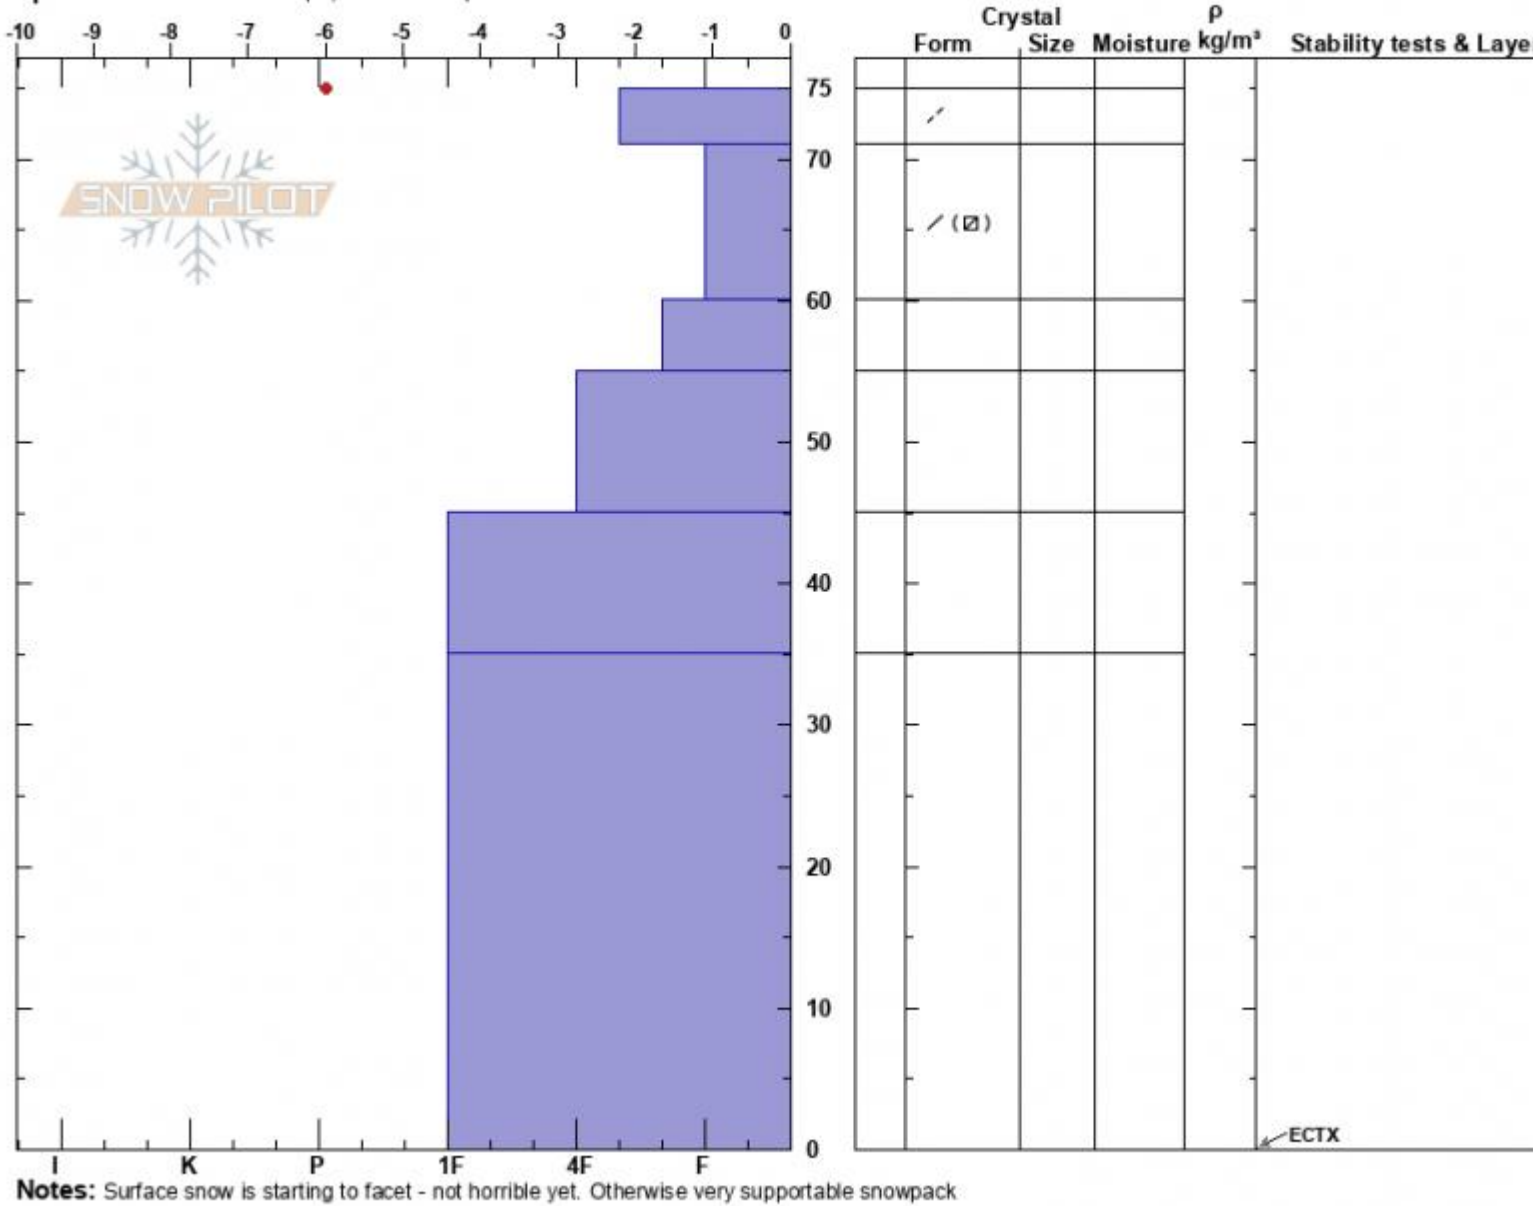

Slushmans-AboveTrolley
 Bridger Range
 MT
 Elevation: 8650 ft
 Aspect: 53°
 Specifics: Ski tracks on slope; We skied slope

Mark Staples
 12/02/2024 - 11:15am
 Co-ord: 45.80341N, -110.93301W
 Slope Angle: 30°
 Wind Loading:

Stability: Good
 Air Temperature: 3.5°C
 Sky Cover: CLR
 Precipitation: NO
 Wind:

HS:75
 Layer Notes:
 71-60cm: Problematic layer

Snow profile in Slushmans

Advisory Region
 Bridger Range
 Longitude
 -110.92W
 Latitude
 45.82N