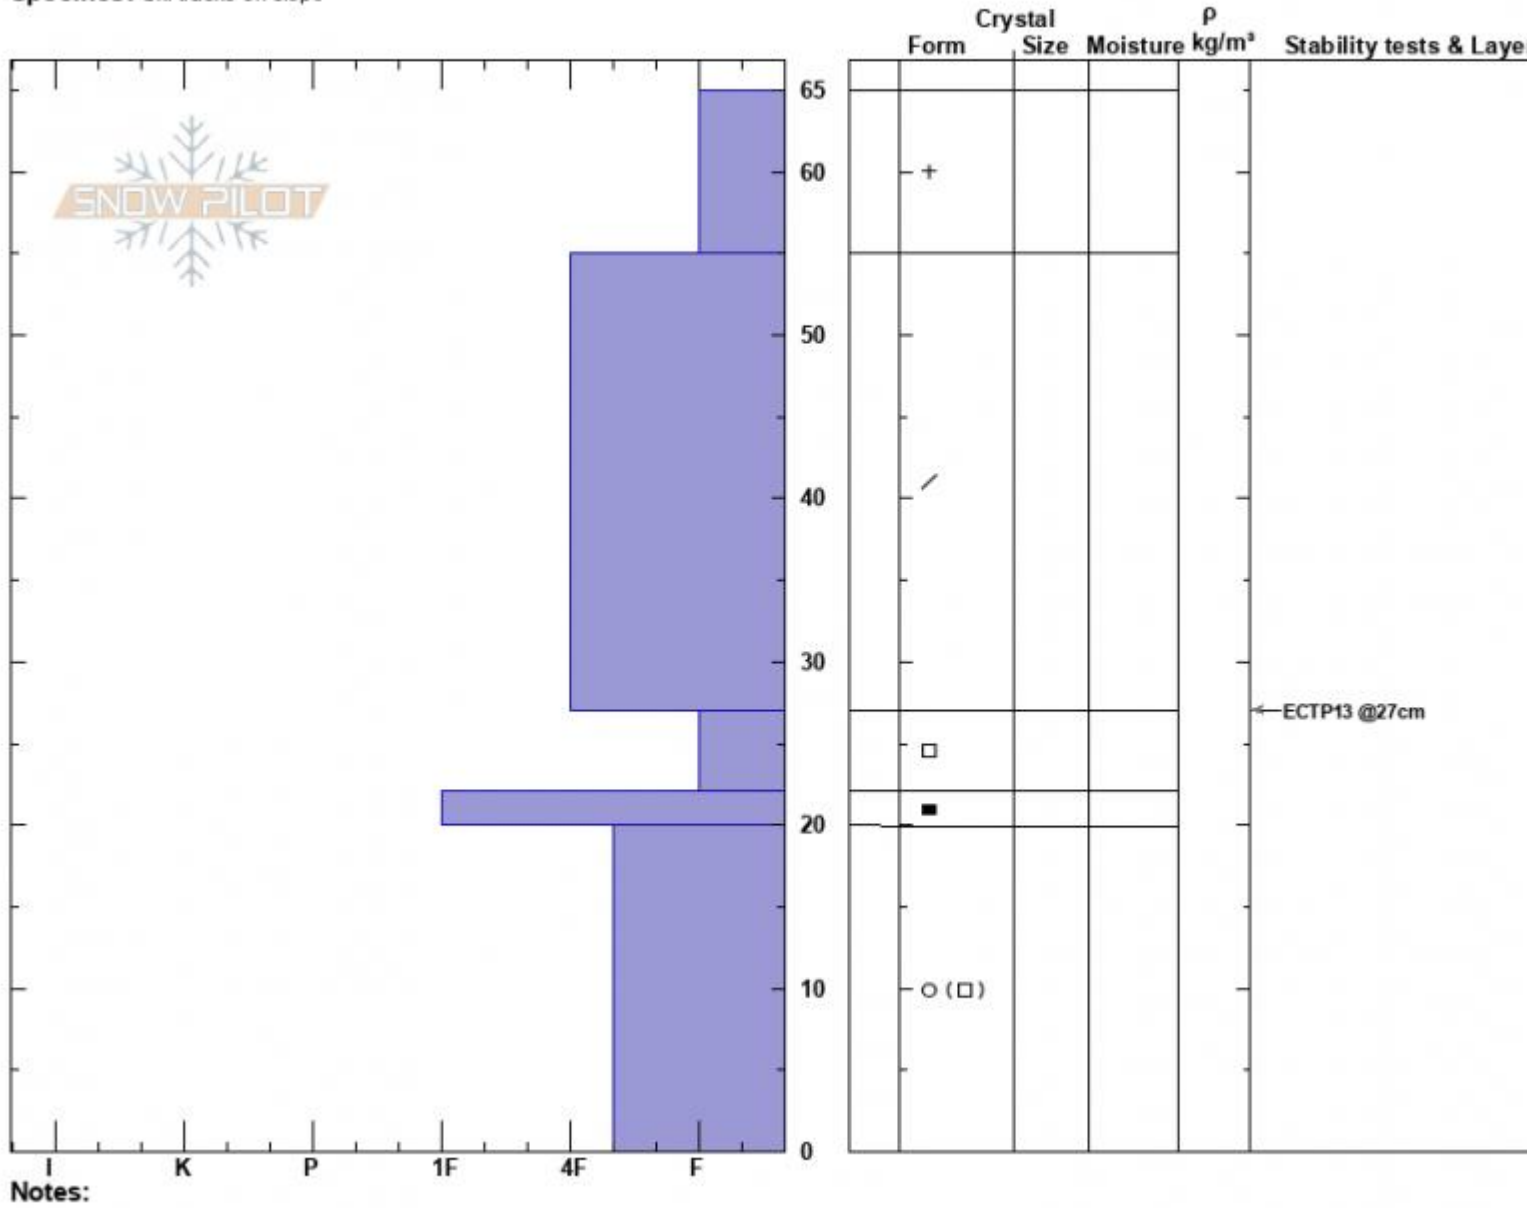

Bear Basin
 Madison Range-N
 MT
 Elevation: 8600 ft
 Aspect: 80°
 Specifics: Ski tracks on slope

Spencer Jonas
 11/26/2024 - 1:45pm
 Co-ord: 45.32334N, -111.37699W
 Slope Angle: 31°
 Wind Loading:

Stability:
 Air Temperature:
 Sky Cover: OVC
 Precipitation: S-1
 Wind: Calm

HS:65 Layer Notes:

Notes:
 Advisory Region
 Northern Madison
 Longitude
 -111.38W
 Latitude
 45.35N
 Northern Madison, 2024-11-26