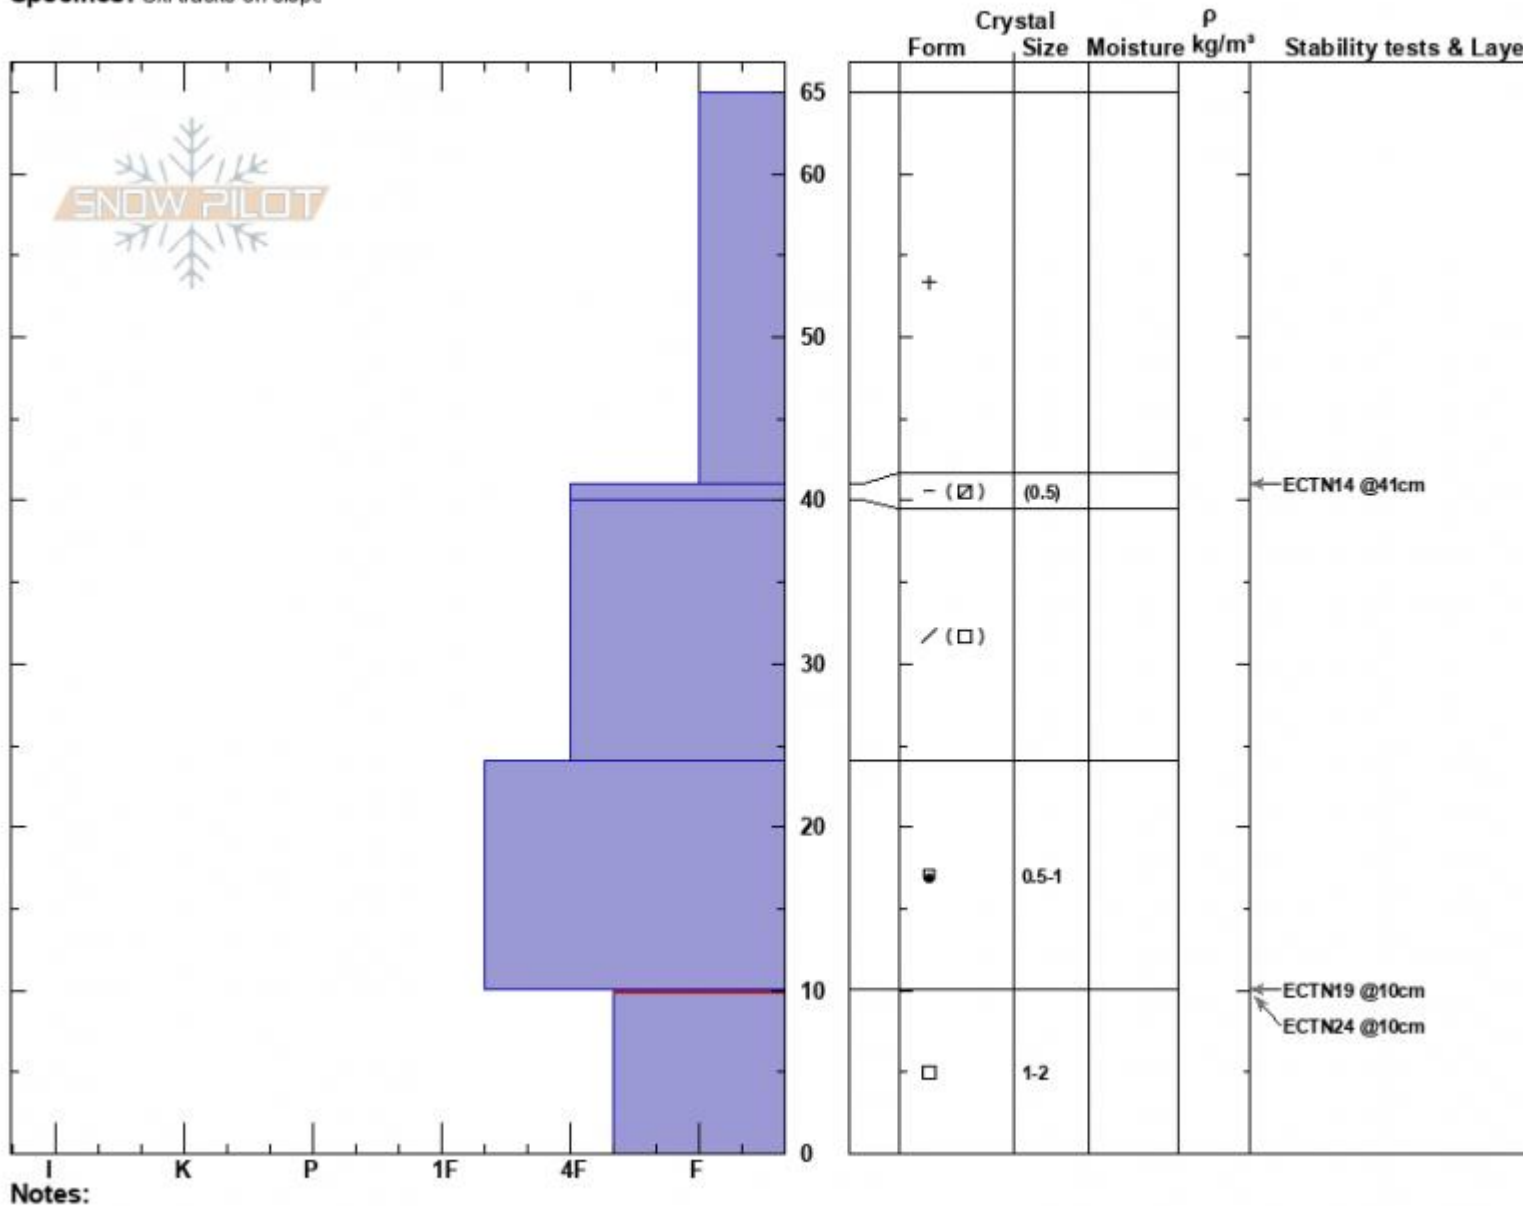

Spanky's  
 Madison Range-N  
 MT  
 Elevation: 9240 ft  
 Aspect: 50°  
 Specifics: Ski tracks on slope

Dave Zinn  
 11/20/2024 - 11:40am  
 Co-ord: 45.32424N, -111.38128W  
 Slope Angle: 24°  
 Wind Loading: no

Stability: Very Good  
 Air Temperature:  
 Sky Cover: BKN  
 Precipitation: NO  
 Wind: N Light Breeze

HS:65  
 PF:60  
 Layer Notes:  
 10-0cm: Problematic layer

Notes:  
 Advisory Region  
 Northern Madison  
 Longitude  
 -111.39W  
 Latitude  
 45.34N  
 Northern Madison, 2024-11-20