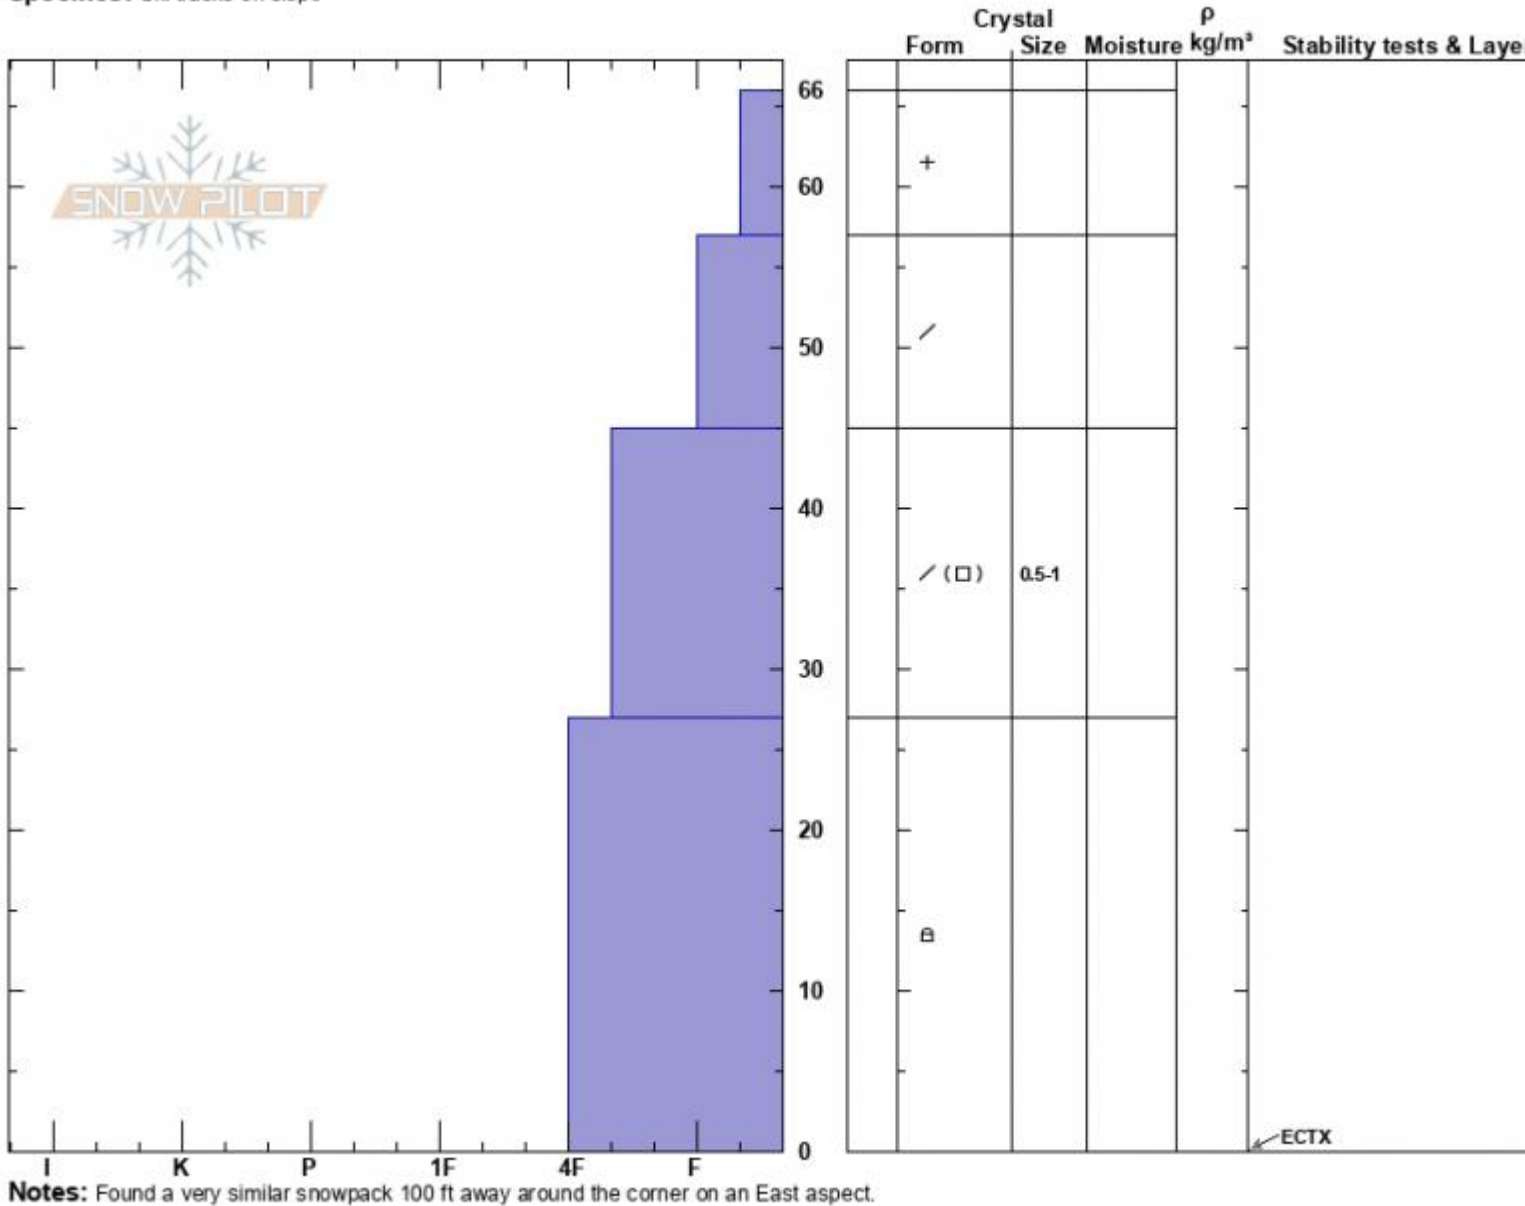

1st Finger  
 Bridger Range  
 MT  
 Elevation: 7900 ft  
 Aspect: 10°  
 Specifics: Ski tracks on slope

Ian Hoyer  
 11/19/2024 - 11:00am  
 Co-ord: 45.80649N, -110.92661W  
 Slope Angle: 37°  
 Wind Loading: no

Stability: Fair  
 Air Temperature:  
 Sky Cover: OVC  
 Precipitation: S1  
 Wind: Calm

HS:66  
 PF:66  
 Layer Notes:

Advisory Region  
 Bridger Range  
 Longitude  
 -110.92W  
 Latitude  
 45.82N  
 Bridger Range, 2024-11-19