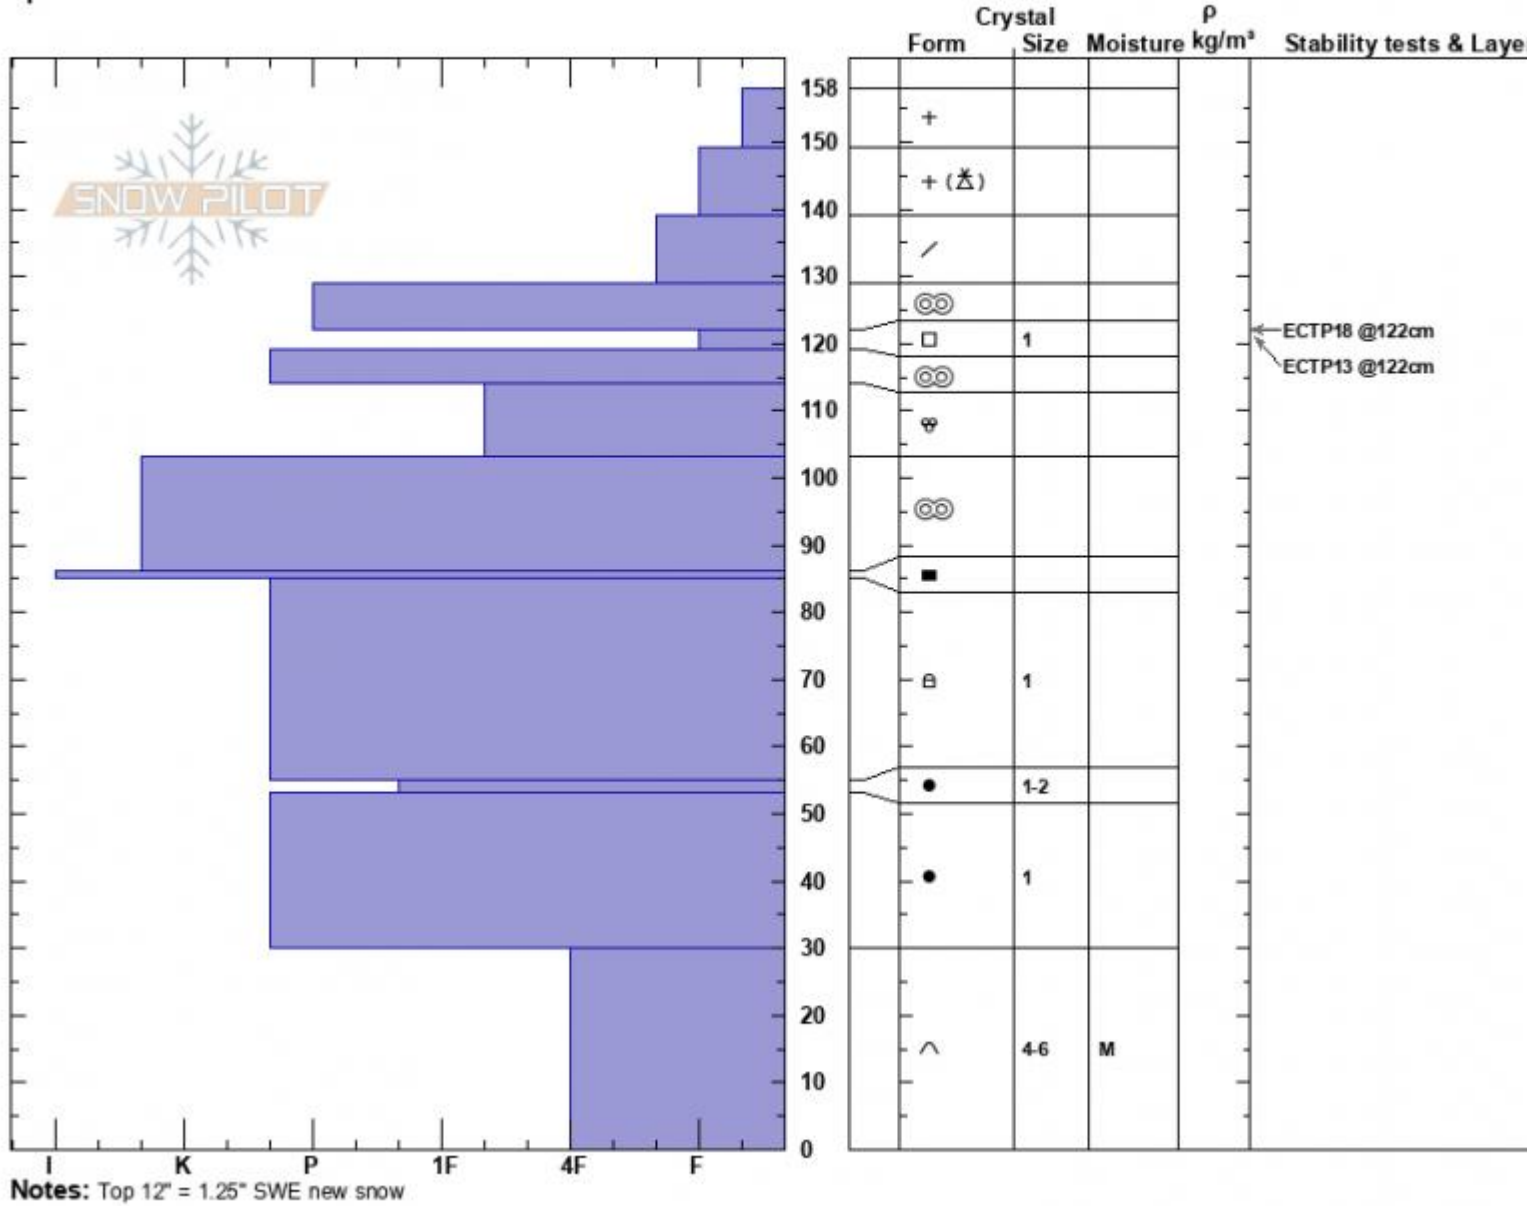

Lightning Crk, T Fork
 Madison Range-S
 MT
 Elevation: 8775 ft
 Aspect: 240°
 Specifics:

Alex Marienthal
 03/29/2024 - 12:15pm
 Co-ord: 44.97662N, -111.35970W
 Slope Angle: 30°
 Wind Loading: no

Stability: Fair
 Air Temperature: -2.5°C
 Sky Cover: BKN
 Precipitation: S-1
 Wind: Calm

HS:158
 Layer Notes:
 122-119cm:Problematic layer

Advisory Region
 Southern Madison
 Longitude
 -111.27W
 Latitude
 45.06N
 Southern Madison, 2024-03-29