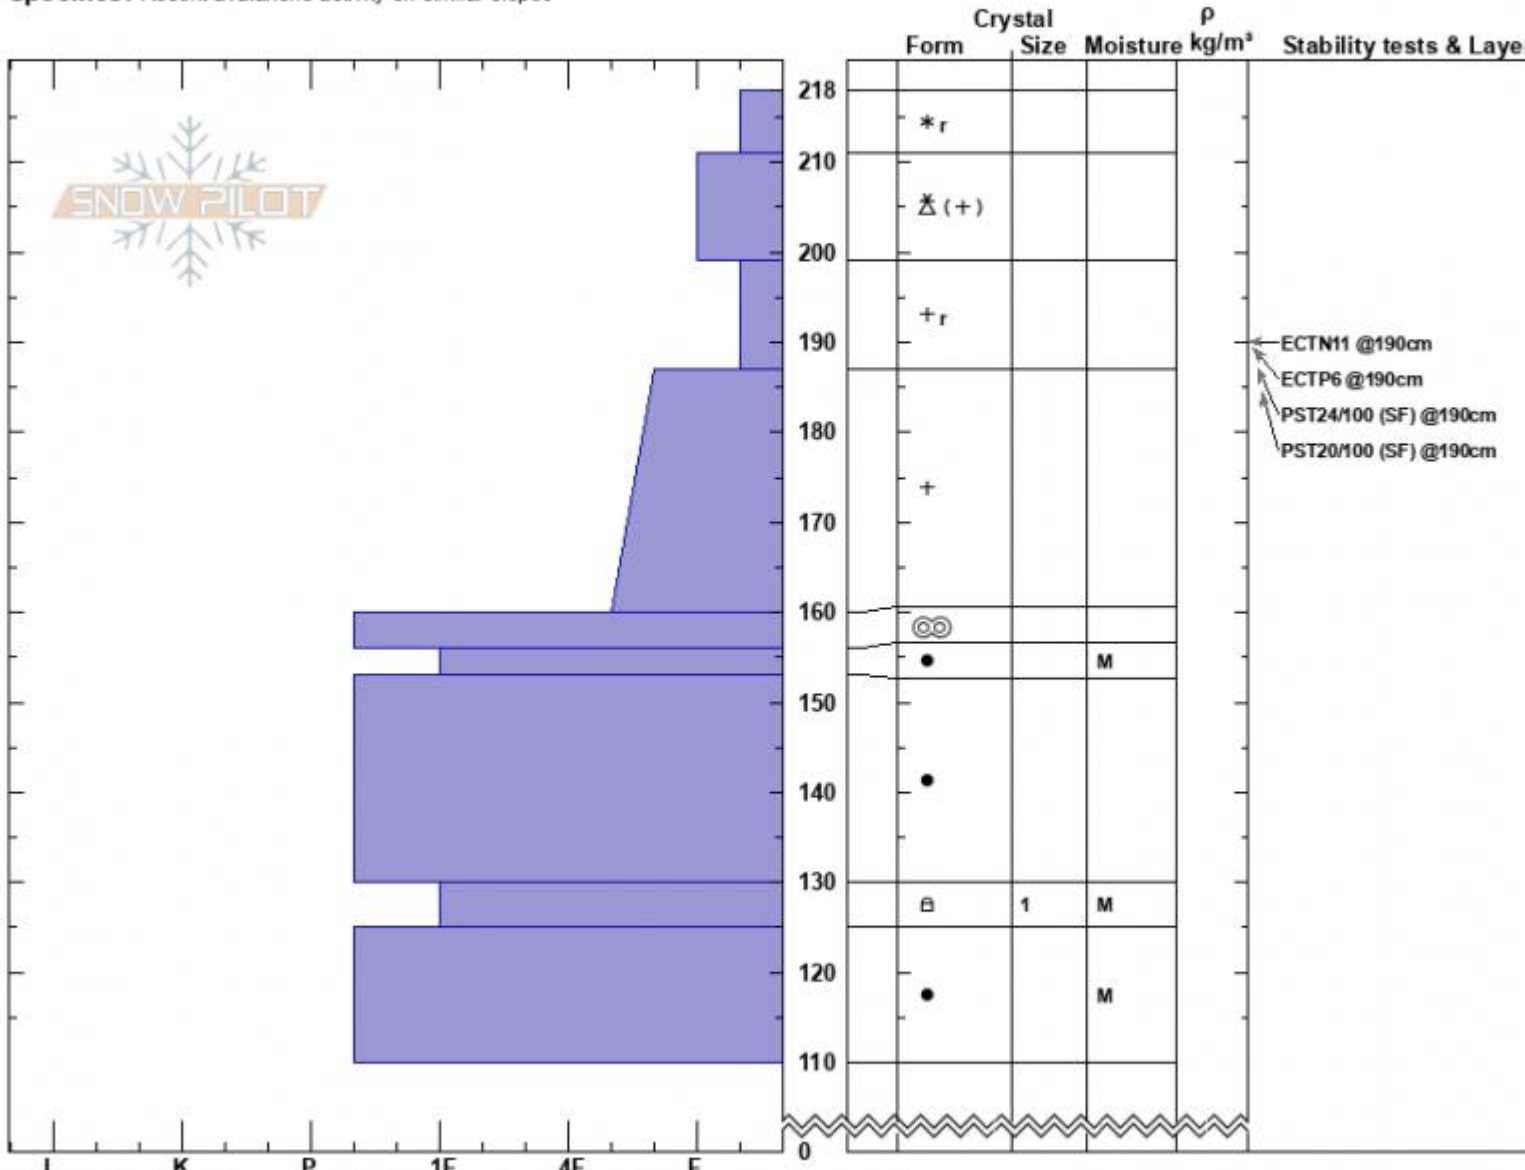

Refrigerator Chutes
 Bridger Range
 MT
 Elevation: 8300 ft
 Aspect: 43°
 Specifics: Recent avalanche activity on similar slopes

Zach Peterson
 04/07/2024 - 12:00pm
 Co-ord: 45.82876N, -110.93217W
 Slope Angle: 30°
 Wind Loading: no

Stability: Poor
 Air Temperature:
 Sky Cover: OVC
 Precipitation: S5
 Wind: Calm

HS:218
 PF:59
 Layer Notes: 199-187cm: Problematic layer

Notes: Widespread storm slab instability. Many skier/rider avalanches on steep slopes ~1' deep.

Advisory Region
 Bridger Range
 Longitude
 -110.93W
 Latitude
 45.83N
 Bridger Range, 2024-04-07