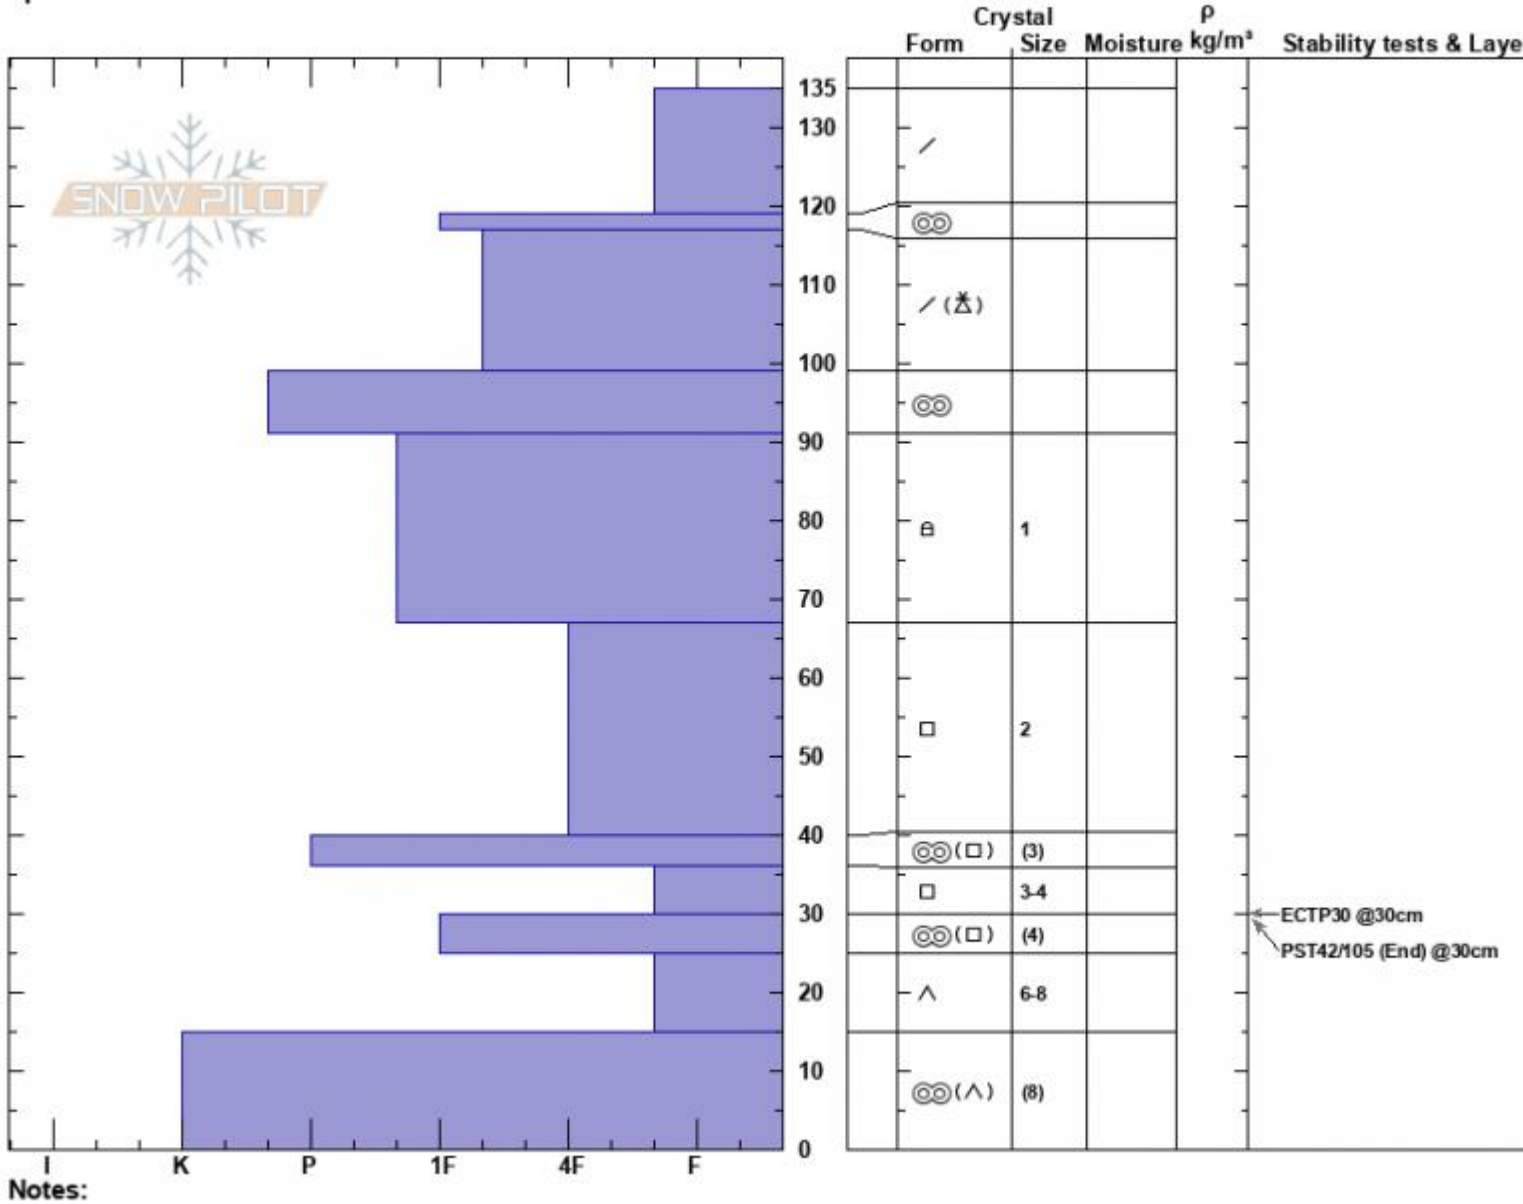

Jones Profile
 Bridger Range
 MT
 Elevation: 8500 ft
 Aspect: 315°
 Specifics:

Dave Zinn
 04/02/2024 - 11:00am
 Co-ord: 45.82398N, -110.93187W
 Slope Angle: 30°
 Wind Loading: previous

Stability: Good
 Air Temperature:
 Sky Cover: CLR
 Precipitation: NO
 Wind: SW Moderate

HS:135 Layer Notes:
 PF:25 25-15cm:Problematic layer

Advisory Region
 Bridger Range
 Longitude
 -110.93W
 Latitude
 45.81N
 Bridger Range, 2024-04-02