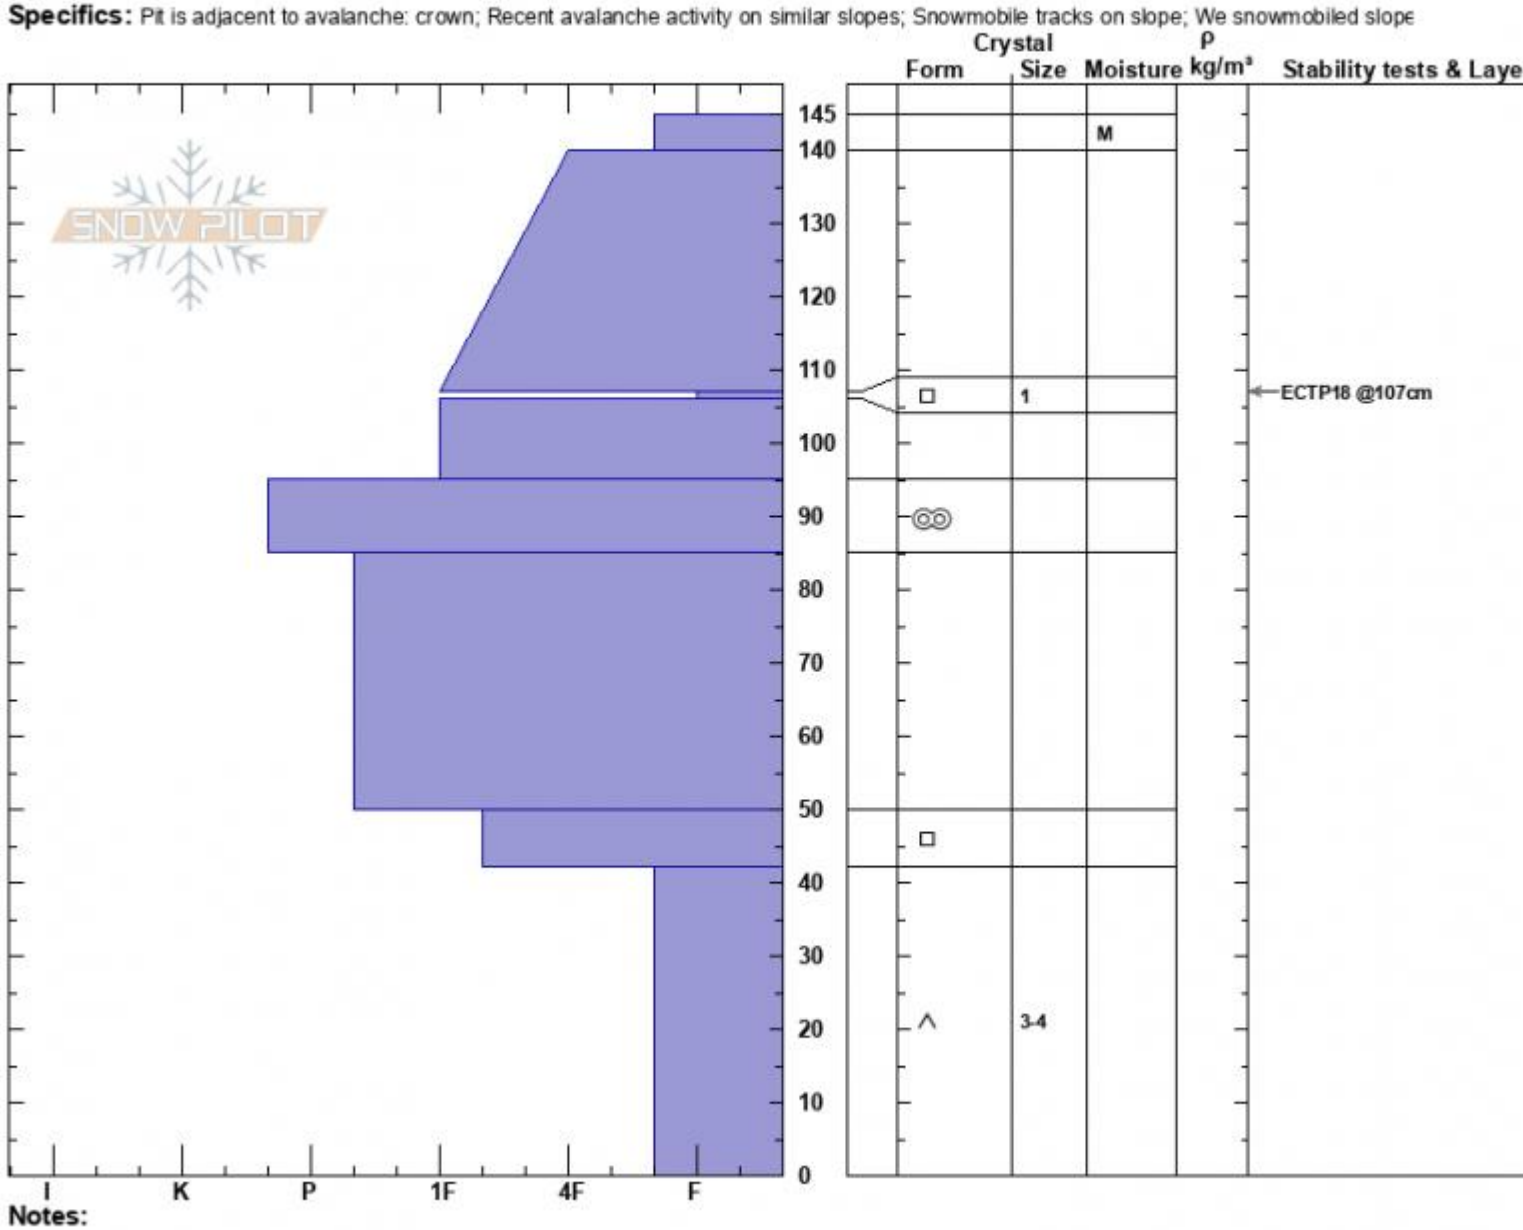

Targhee Creek
 Lionhead Range
 MT
 Elevation: 9600 ft
 Aspect: 75°
 Specifics: Pit is adjacent to avalanche: crown; Recent avalanche activity on similar slopes; Snowmobile tracks on slope; We snowmobiled slope

Ian Hoyer
 04/02/2024 - 12:00pm
 Co-ord: 44.75039N, -111.39098W
 Slope Angle: 31°
 Wind Loading: no

Stability: Fair
 Air Temperature:
 Sky Cover: CLR
 Precipitation: NO
 Wind: Calm

HS:145 Layer Notes:
 PF:30 107-106cm:Problematic layer

Notes:
 Advisory Region
 Lionhead Range
 Longitude
 -111.32W
 Latitude
 44.71N
 Avalanche Details: [Snowmo triggered small slide at Lionhead](#)
 Lionhead Range, 2024-04-02