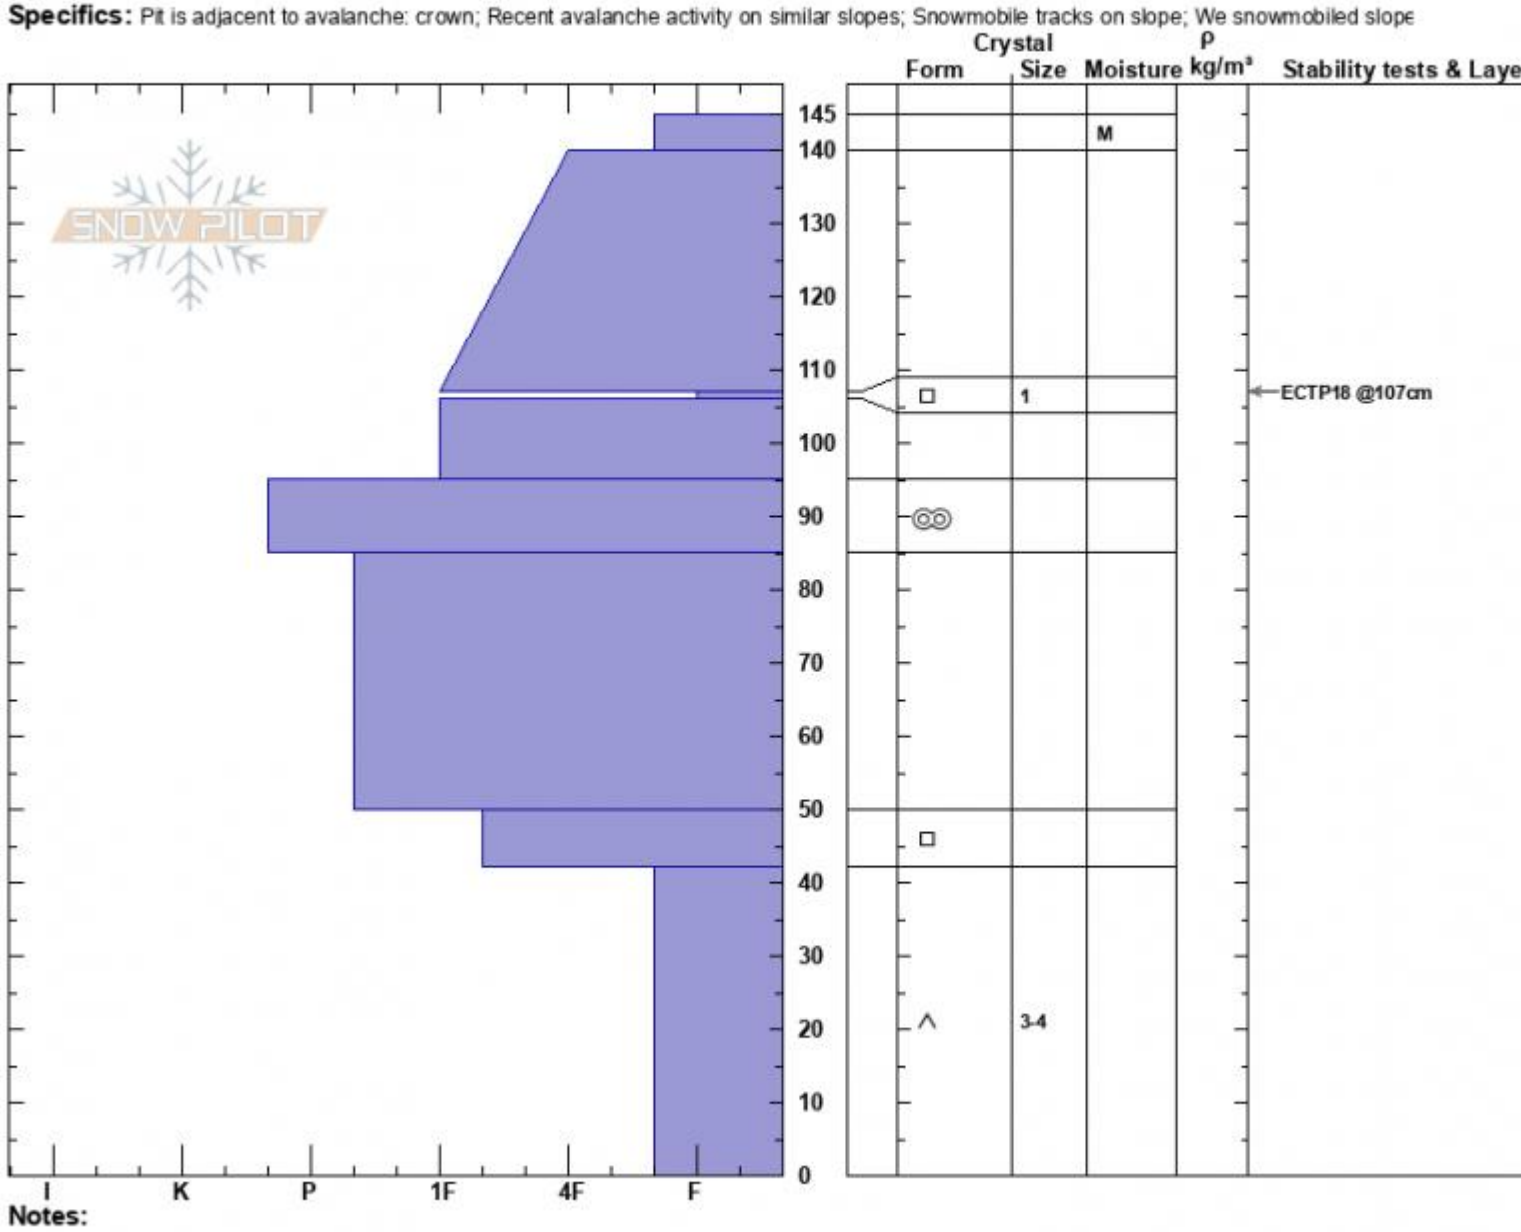

Targhee Creek  
 Lionhead Range  
 MT  
 Elevation: 9600 ft  
 Aspect: 75°  
 Specifics: Pit is adjacent to avalanche: crown; Recent avalanche activity on similar slopes; Snowmobile tracks on slope; We snowmobiled slope

Ian Hoyer  
 04/02/2024 - 12:00pm  
 Co-ord: 44.75039N, -111.39098W  
 Slope Angle: 31°  
 Wind Loading: no

Stability: Fair  
 Air Temperature:  
 Sky Cover: CLR  
 Precipitation: NO  
 Wind: Calm

HS:145  
 PF:30  
 Layer Notes: 107-106cm:Problematic layer

Advisory Region  
 Lionhead Range  
 Longitude  
 -111.32W  
 Latitude  
 44.71N  
 Avalanche Details: [Snowmo triggered small slide at Lionhead](#)  
 Lionhead Range, 2024-04-02