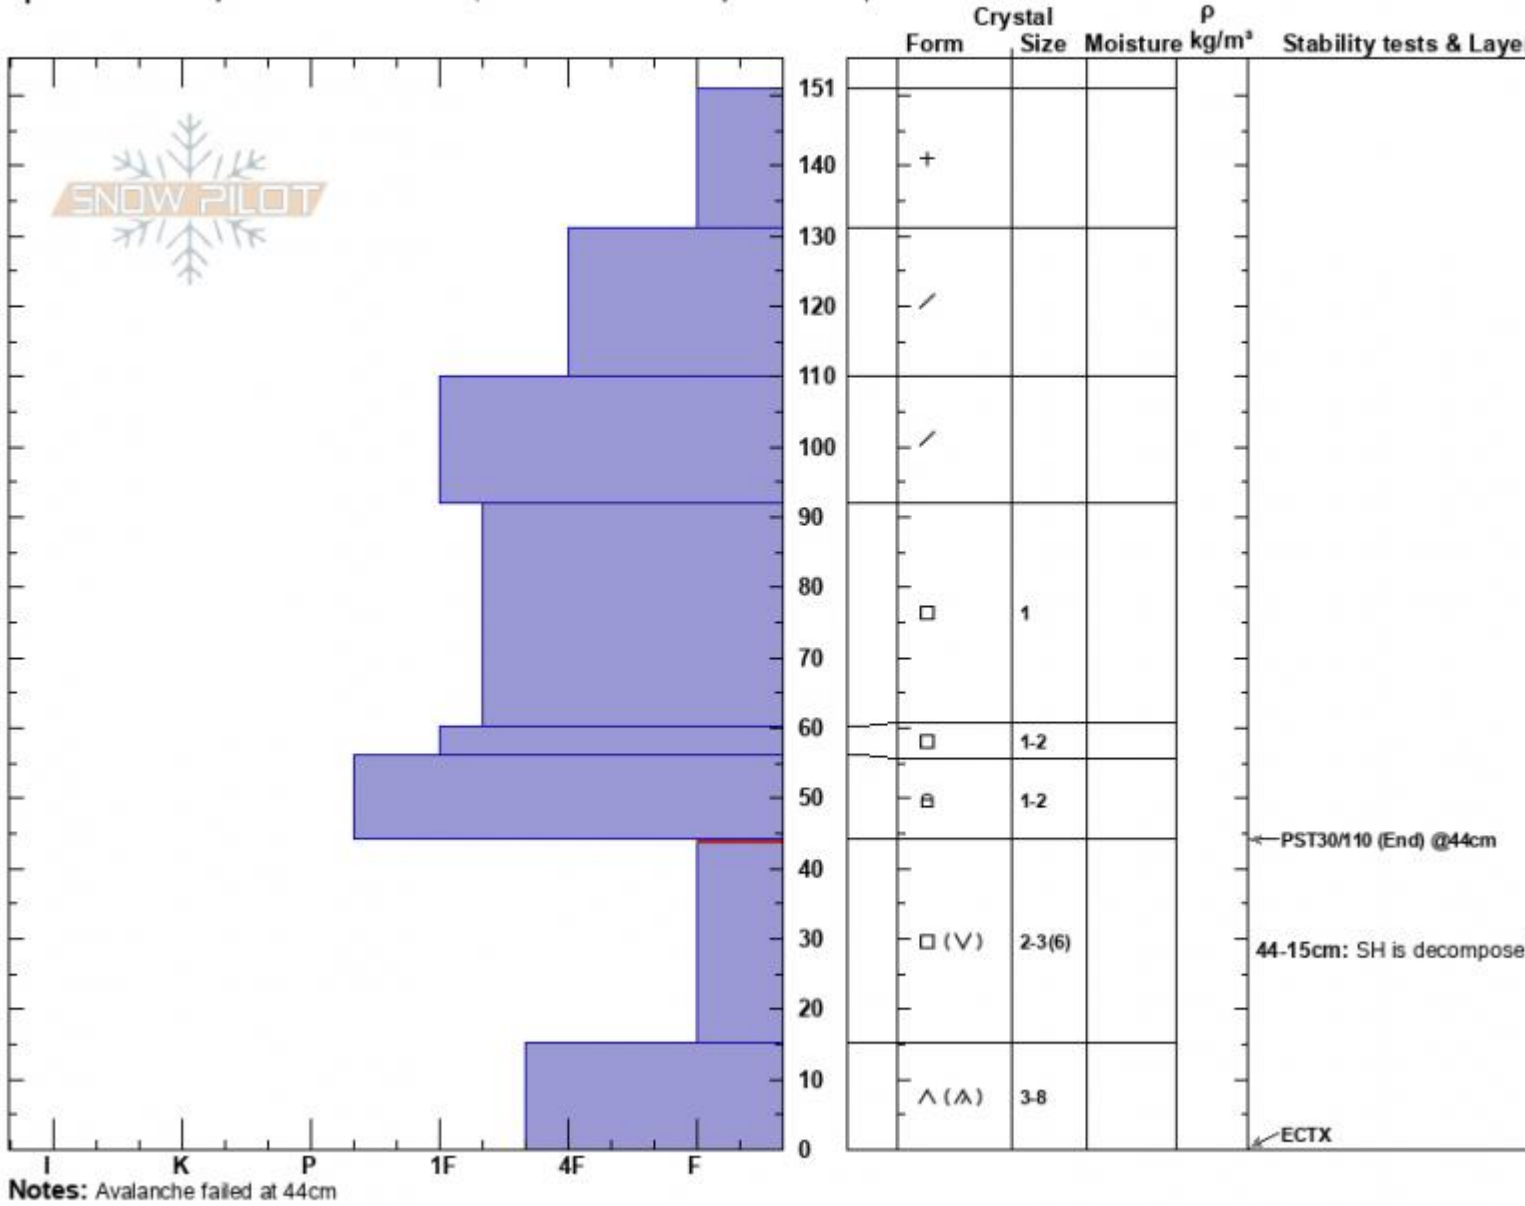

Bacon Rind Avalanche
 Madison Range-S
 MT
 Elevation: 8295 ft
 Aspect: 65°
 Specifics: Pit is adjacent to avalanche: crown; Recent avalanche activity on similar slopes

Dave Zinn
 03/04/2024 - 12:30pm
 Co-ord: 44.96901N, -111.09122W
 Slope Angle: 33°
 Wind Loading: no

Stability: Poor
 Air Temperature:
 Sky Cover: OVC
 Precipitation: S-1
 Wind: Light Breeze

HS:151 Layer Notes:
 44-15cm: SH is decomposed at t
 44-15cm: Problematic layer

Advisory Region
 Southern Madison
 Longitude
 -111.10W
 Latitude
 44.96N

Avalanche Details: [Two Avalanches Near Bacon Rind Uptrack](#)
 Southern Madison, 2024-03-06