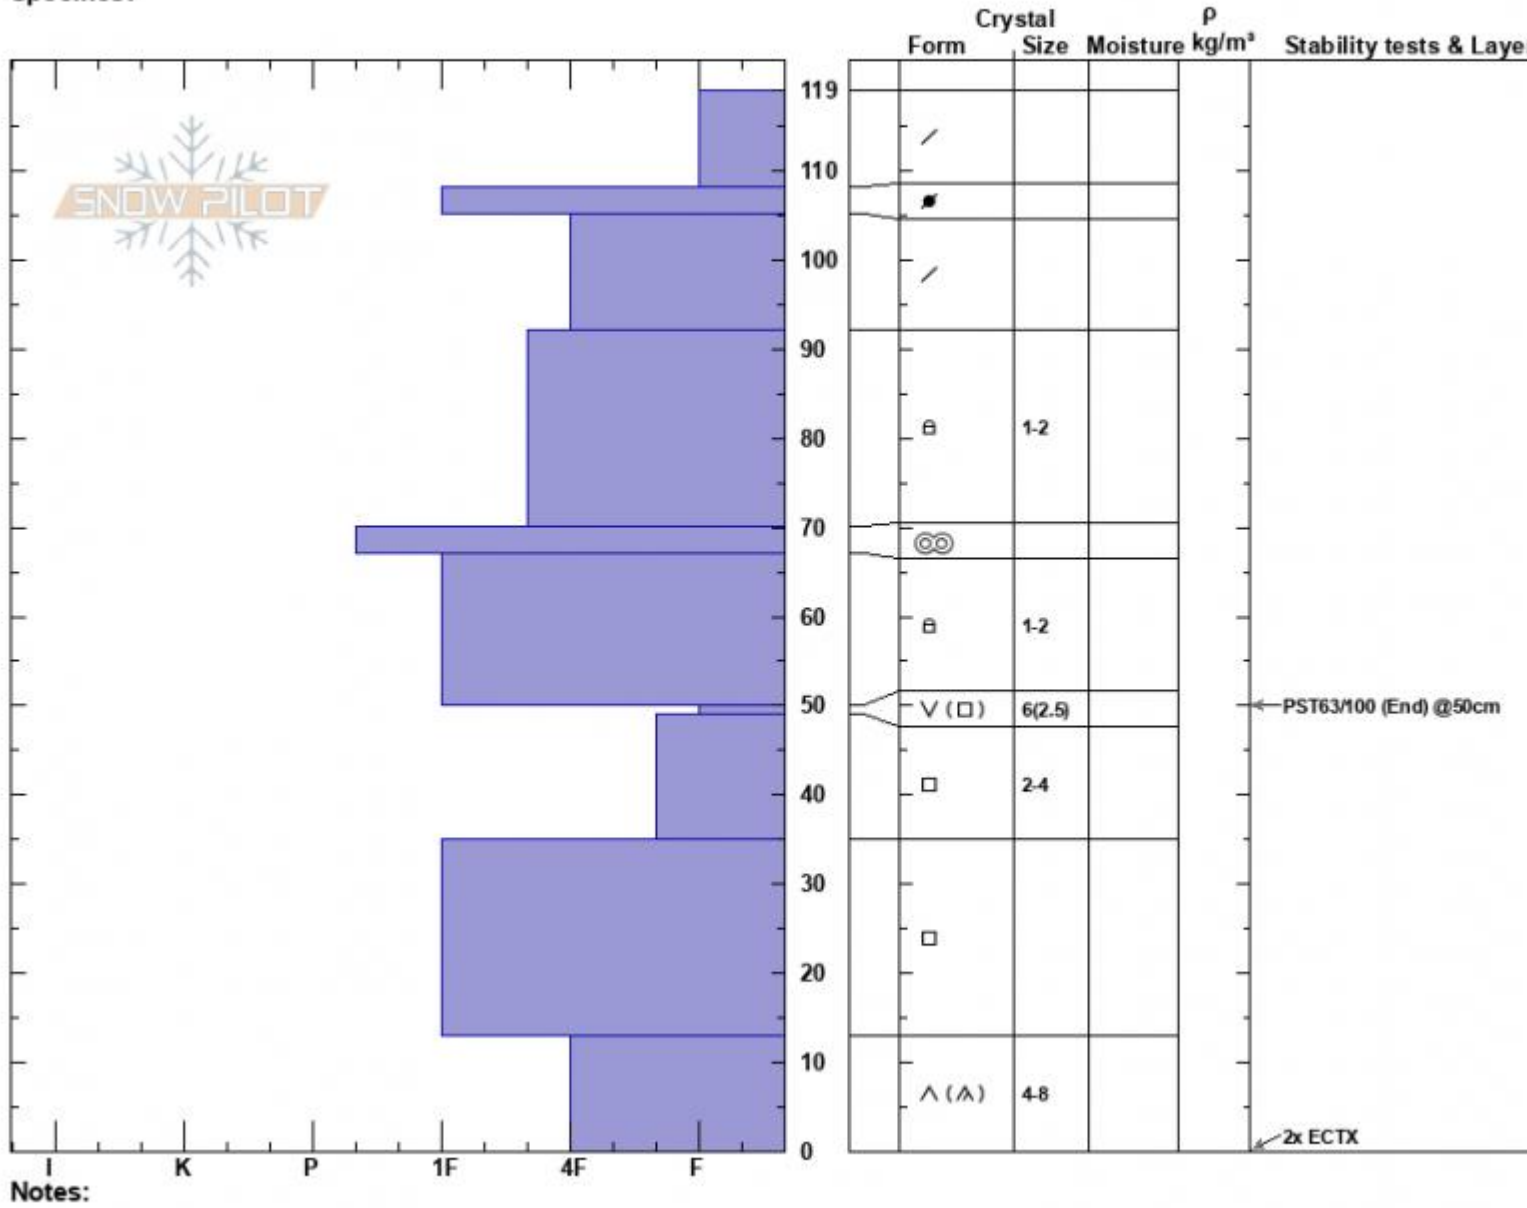

Motor Hill
 Lionhead Range
 MT
 Elevation: 8580 ft
 Aspect: 164°
 Specifics:

Zach Peterson
 02/29/2024 - 1:00pm
 Co-ord: 44.73762N, -111.31296W
 Slope Angle: 20°
 Wind Loading: yes

Stability:
 Air Temperature:
 Sky Cover: BKN
 Precipitation:
 Wind: SW Moderate

HS:119 Layer Notes:
 50-49cm: Problematic layer

Advisory Region
 Lionhead Range
 Longitude
 -111.32W

Latitude

44.71N

Lionhead Range, 2024-02-29