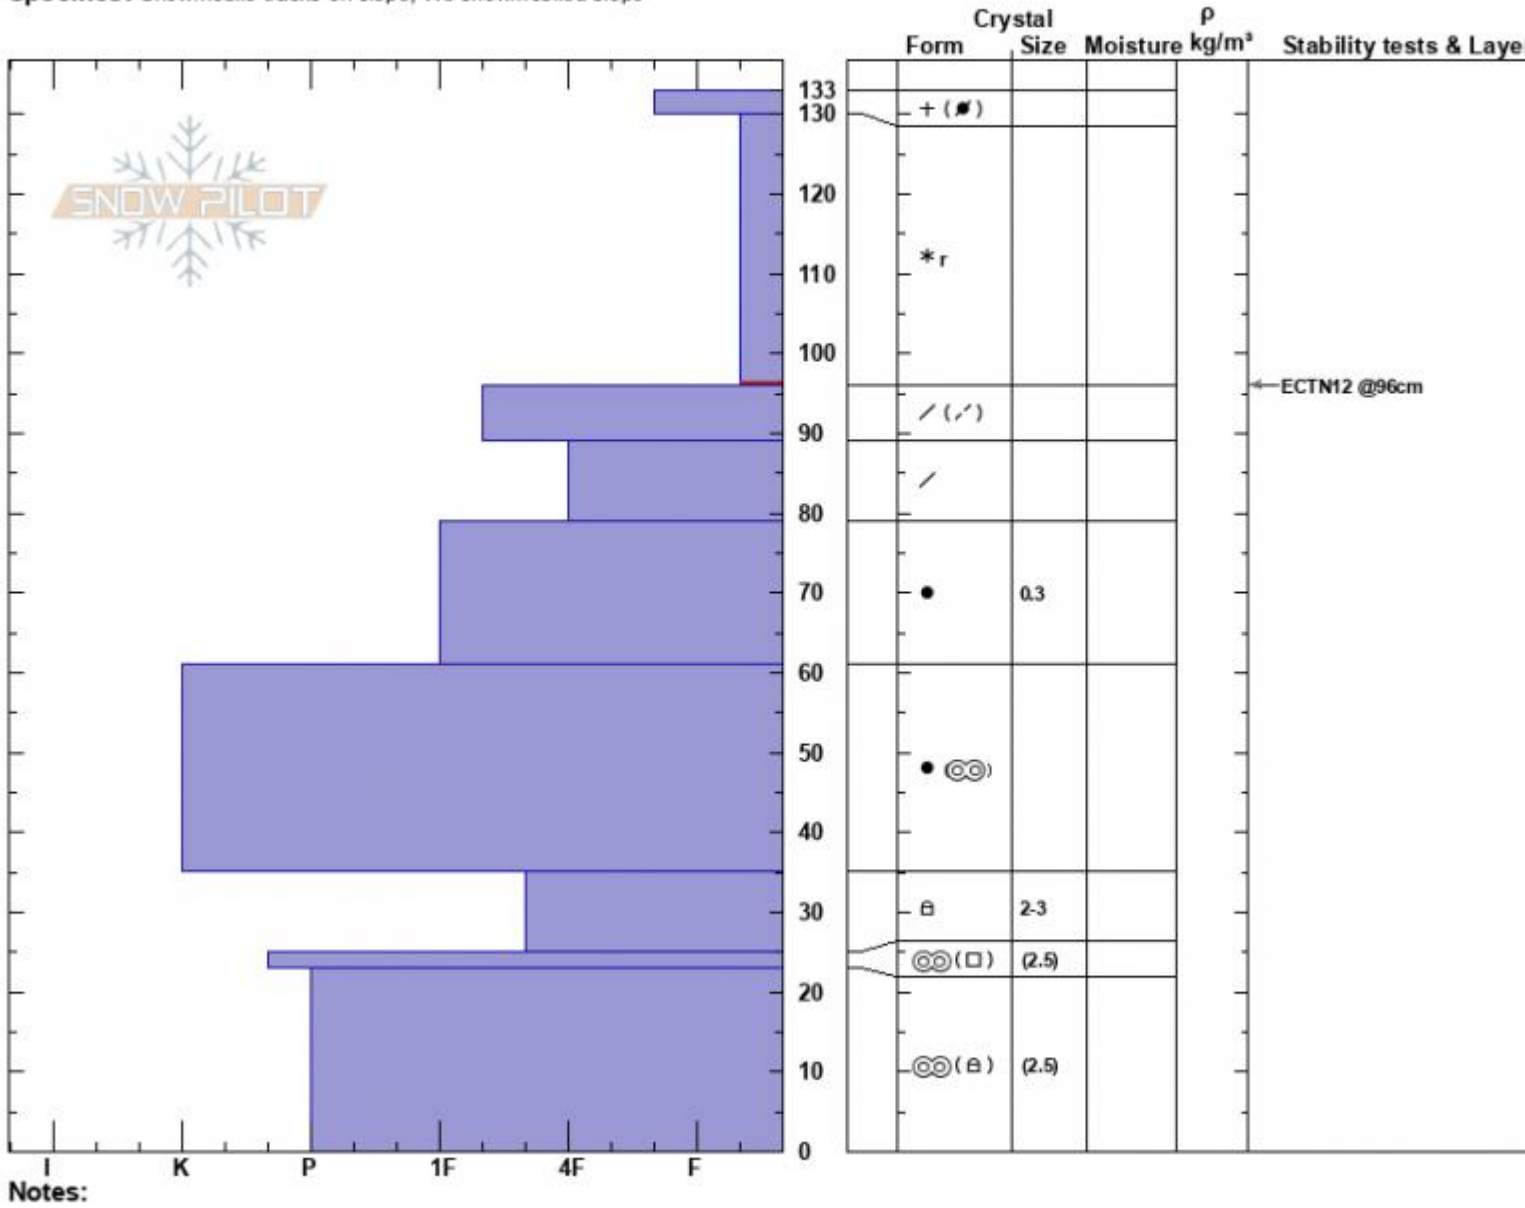

Battle Ridge Meadow
 Bridger Range
 MT
 Elevation: 7350 ft
 Aspect: 103°
 Specifics: Snowmobile tracks on slope; We snowmobiled slope

Zach Peterson
 03/03/2024 - 11:30am
 Co-ord: 45.88402N, -110.94237W
 Slope Angle: 18°
 Wind Loading: no

Stability: Fair
 Air Temperature:
 Sky Cover: FEW
 Precipitation: NO
 Wind: Calm

HS:133 Layer Notes:
 130-96cm: Problematic layer

Advisory Region
 Bridger Range
 Longitude
 -110.95W
 Latitude
 45.88N
 Bridger Range, 2024-03-03