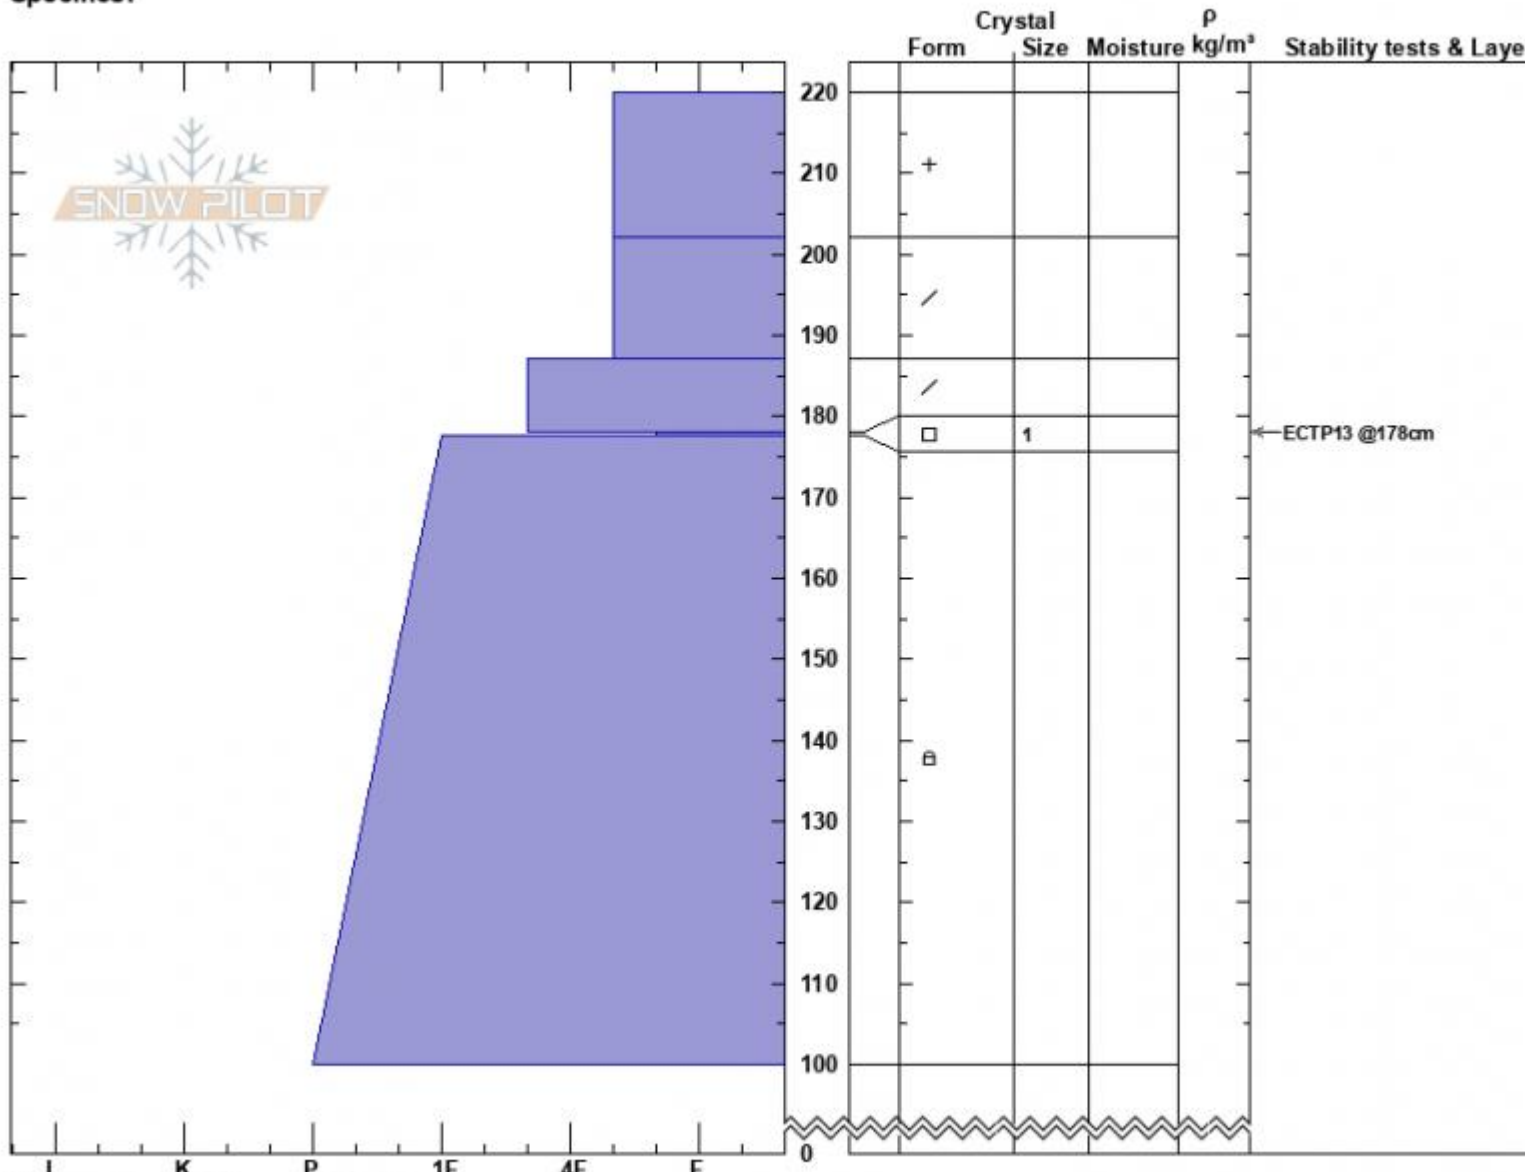

Yale Crk  
 Centennial Range  
 MT  
 Elevation: 9111 ft  
 Aspect: 75°  
 Specifics:

Alex Marienthal  
 03/01/2024 - 1:25pm  
 Co-ord: 44.55458N, -111.46592W  
 Slope Angle: 26°  
 Wind Loading: previous

Stability: Fair  
 Air Temperature: -6°C  
 Sky Cover: OVC  
 Precipitation: S2  
 Wind: W Calm

HS:220 Layer Notes:  
 178-177.5cm: Problematic layer

Notes: The top 5.5" of snow = 0.9" SWE  
 Top 8" = 1.2" SWE  
 Top 14" = 2.0" SWE (measured with Snowmetrics SWE tube)

Advisory Region  
 Island Park  
 Longitude  
 -111.44W  
 Latitude  
 44.56N  
 Island Park, 2024-03-01