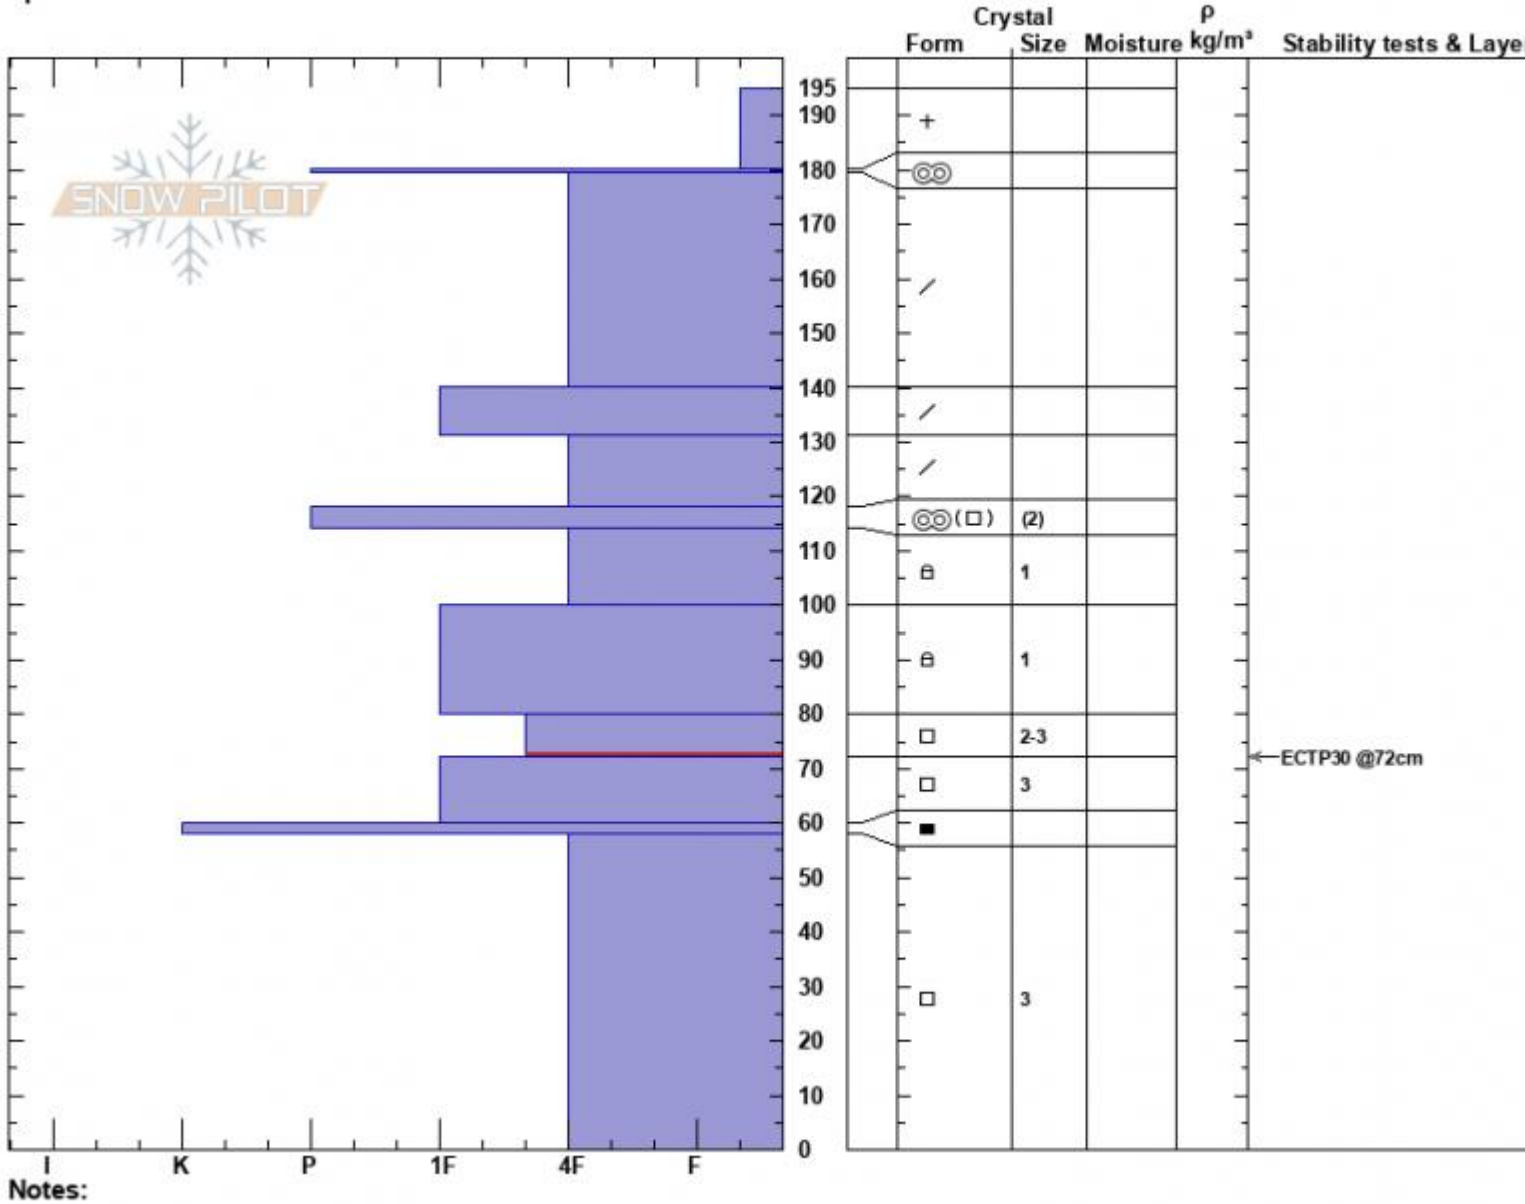

Top of Yale Creek S
 Centennial Range
 MT
 Elevation: 8990 ft
 Aspect: 190°
 Specifics:

Zach Peterson
 02/08/2024 - 12:30pm
 Co-ord: 44.55265N, -111.46456W
 Slope Angle: 10°
 Wind Loading: no

Stability: Poor
 Air Temperature:
 Sky Cover: OVC
 Precipitation: S2
 Wind: Calm

HS:195 Layer Notes:
 PF:85 80-72cm:Problematic layer

Notes:
 Advisory Region
 Island Park
 Longitude
 -111.46W
 Latitude
 44.55N
 Island Park, 2024-02-08