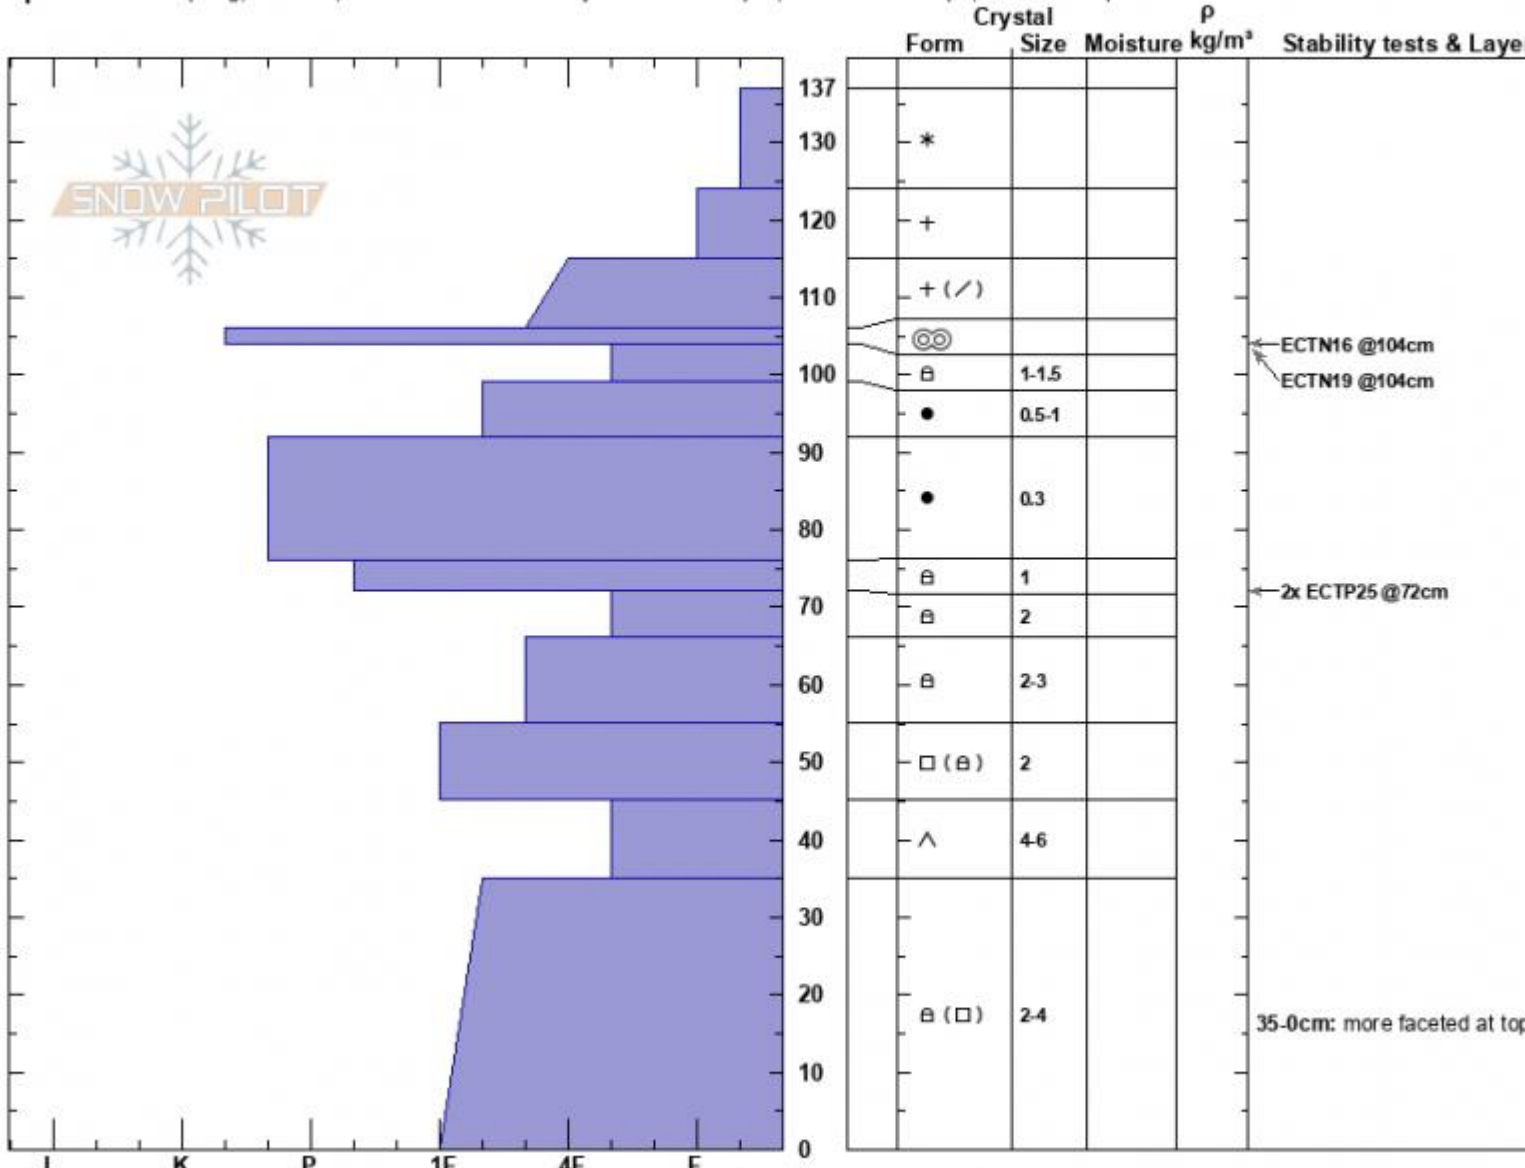

West Henderson  
 Cooke City  
 MT  
 Elevation: 9645 ft  
 Aspect: 240°

Alex Marienthal  
 02/08/2024 - 10:30am  
 Co-ord: 45.04439N, -109.94291W  
 Slope Angle: 21°  
 Wind Loading: no

Stability: Poor  
 Air Temperature: -5°C  
 Sky Cover: OVC  
 Precipitation: S2  
 Wind: N Light Breeze

HS:137  
 PF:40  
 PS:20  
**Layer Notes:**  
 72-66cm: Problematic layer  
 35-0cm: more faceted at top

**Specifics:** Collapsing, localized; Recent avalanche activity on different slopes; Ski tracks on slope; We skied slope

**Notes:** New snow above crust fell since 2/3, measured 12" snow = 1" SWE. Top 4" fell over last 12 hours = 0.1" SWE

Advisory Region  
 Cooke City  
 Longitude  
 -109.95W  
 Latitude  
 45.05N  
 Cooke City, 2024-02-09