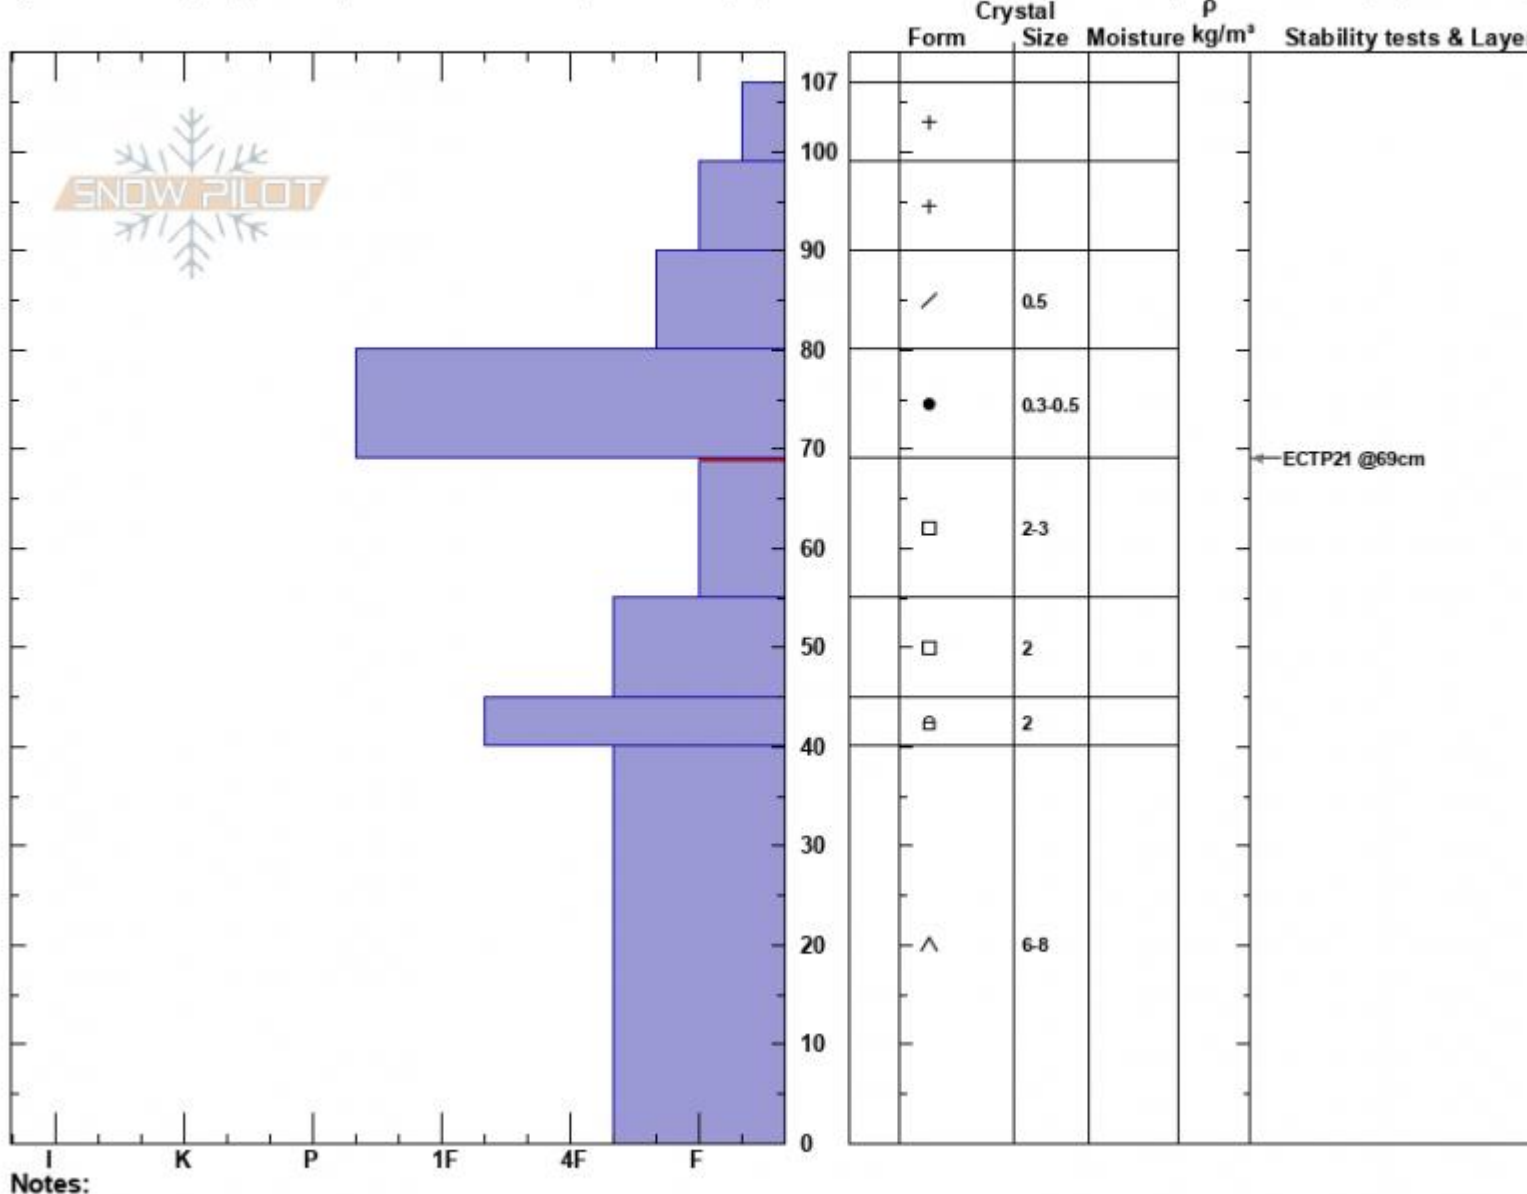

W. Woody Ridge
 Cooke City
 MT
 Elevation: 9761 ft
 Aspect: 270°

Alex Marienthal
 02/05/2024 - 11:07am
 Co-ord: 44.98583N, -109.92528W
 Slope Angle: 30°
 Wind Loading: no

Stability: Poor
 Air Temperature:
 Sky Cover: OVC
 Precipitation: S-1
 Wind: SW Moderate

HS:107
 PF:30
 Layer Notes: 69-55cm:Problematic layer

Specifics: Collapsing, localized; Recent avalanche activity on similar slopes; Recent avalanche activity on different slopes; Ski tracks on slope; We skied slope

Notes:

Advisory Region
 Cooke City
 Longitude
 -109.94W
 Latitude
 44.99N
 Cooke City, 2024-02-06