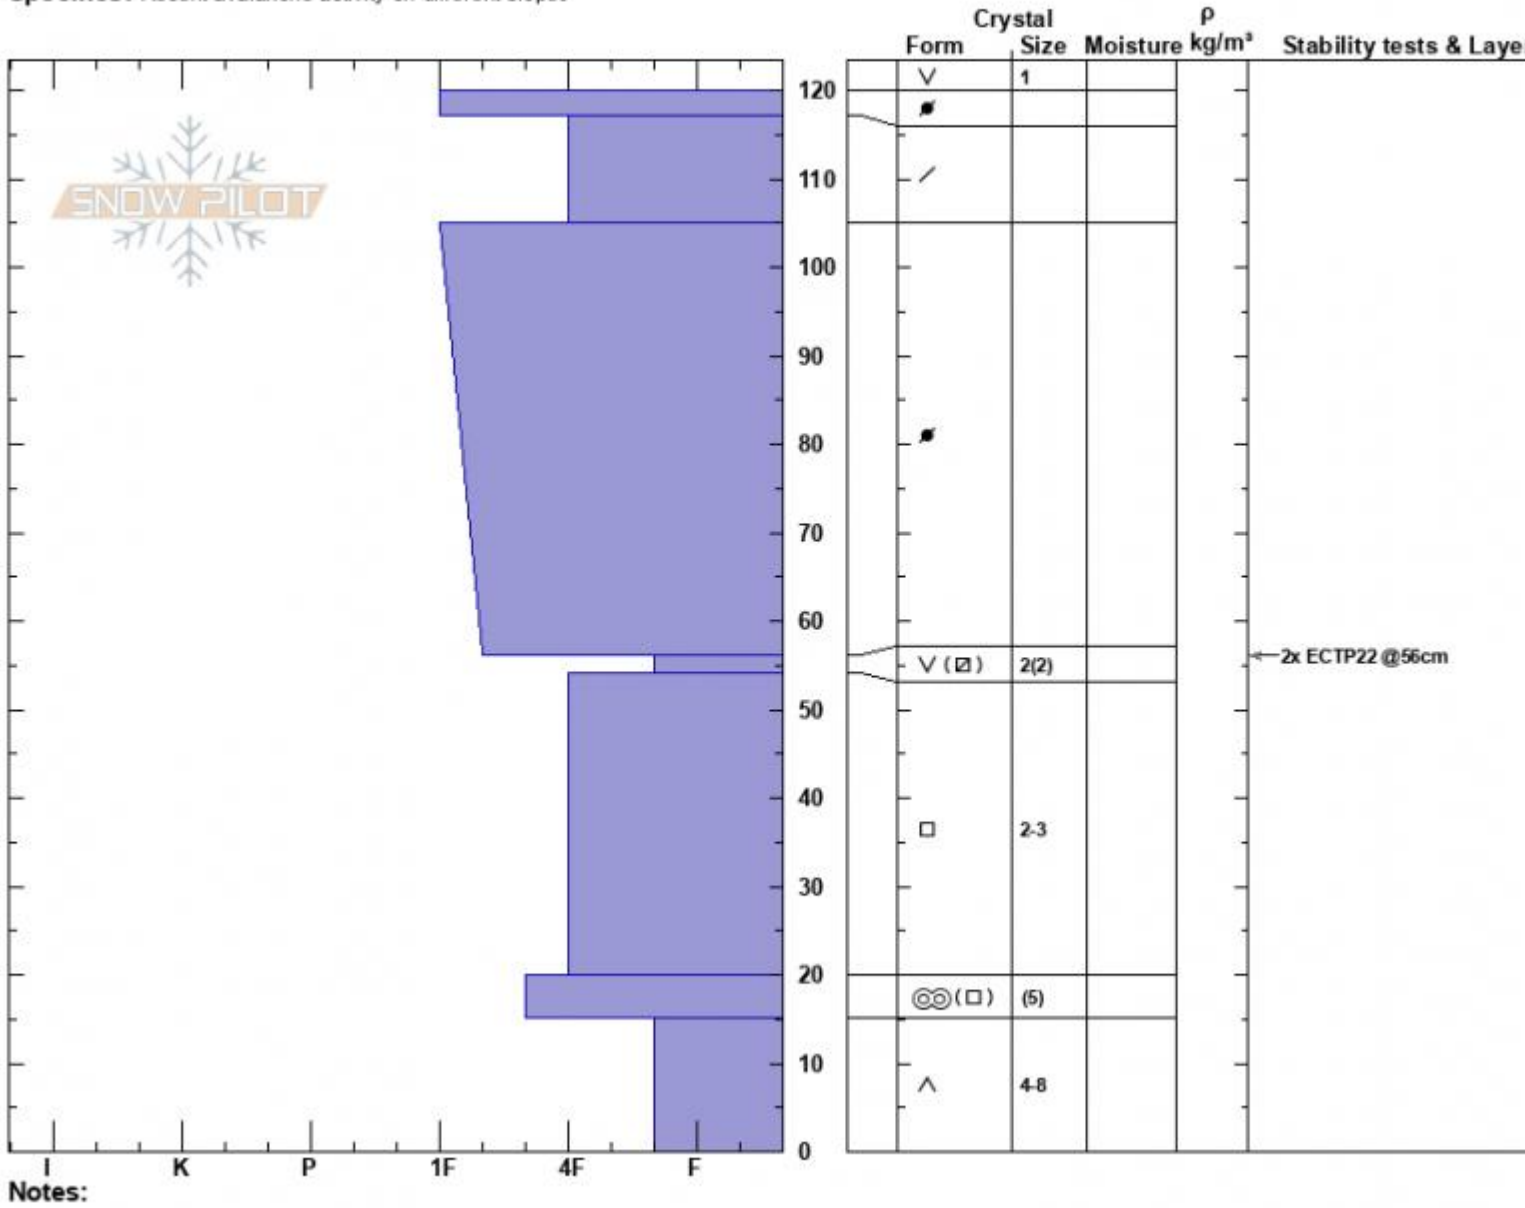

Frazier Basin
 Bridger Range
 MT
 Elevation: 8800 ft
 Aspect: 40°
 Specifics: Recent avalanche activity on different slopes

Ian Hoyer
 01/30/2024 - 12:00pm
 Co-ord: 45.92039N, -110.97757W
 Slope Angle: 33°
 Wind Loading: previous

Stability: Fair
 Air Temperature:
 Sky Cover: CLR
 Precipitation: NO
 Wind: N Light Breeze

HS:120
 PF:20
 PS:5
 Layer Notes: 56-54cm:Problematic layer

Advisory Region
 Bridger Range
 Longitude
 -110.96W
 Latitude
 45.90N
 Bridger Range, 2024-01-30